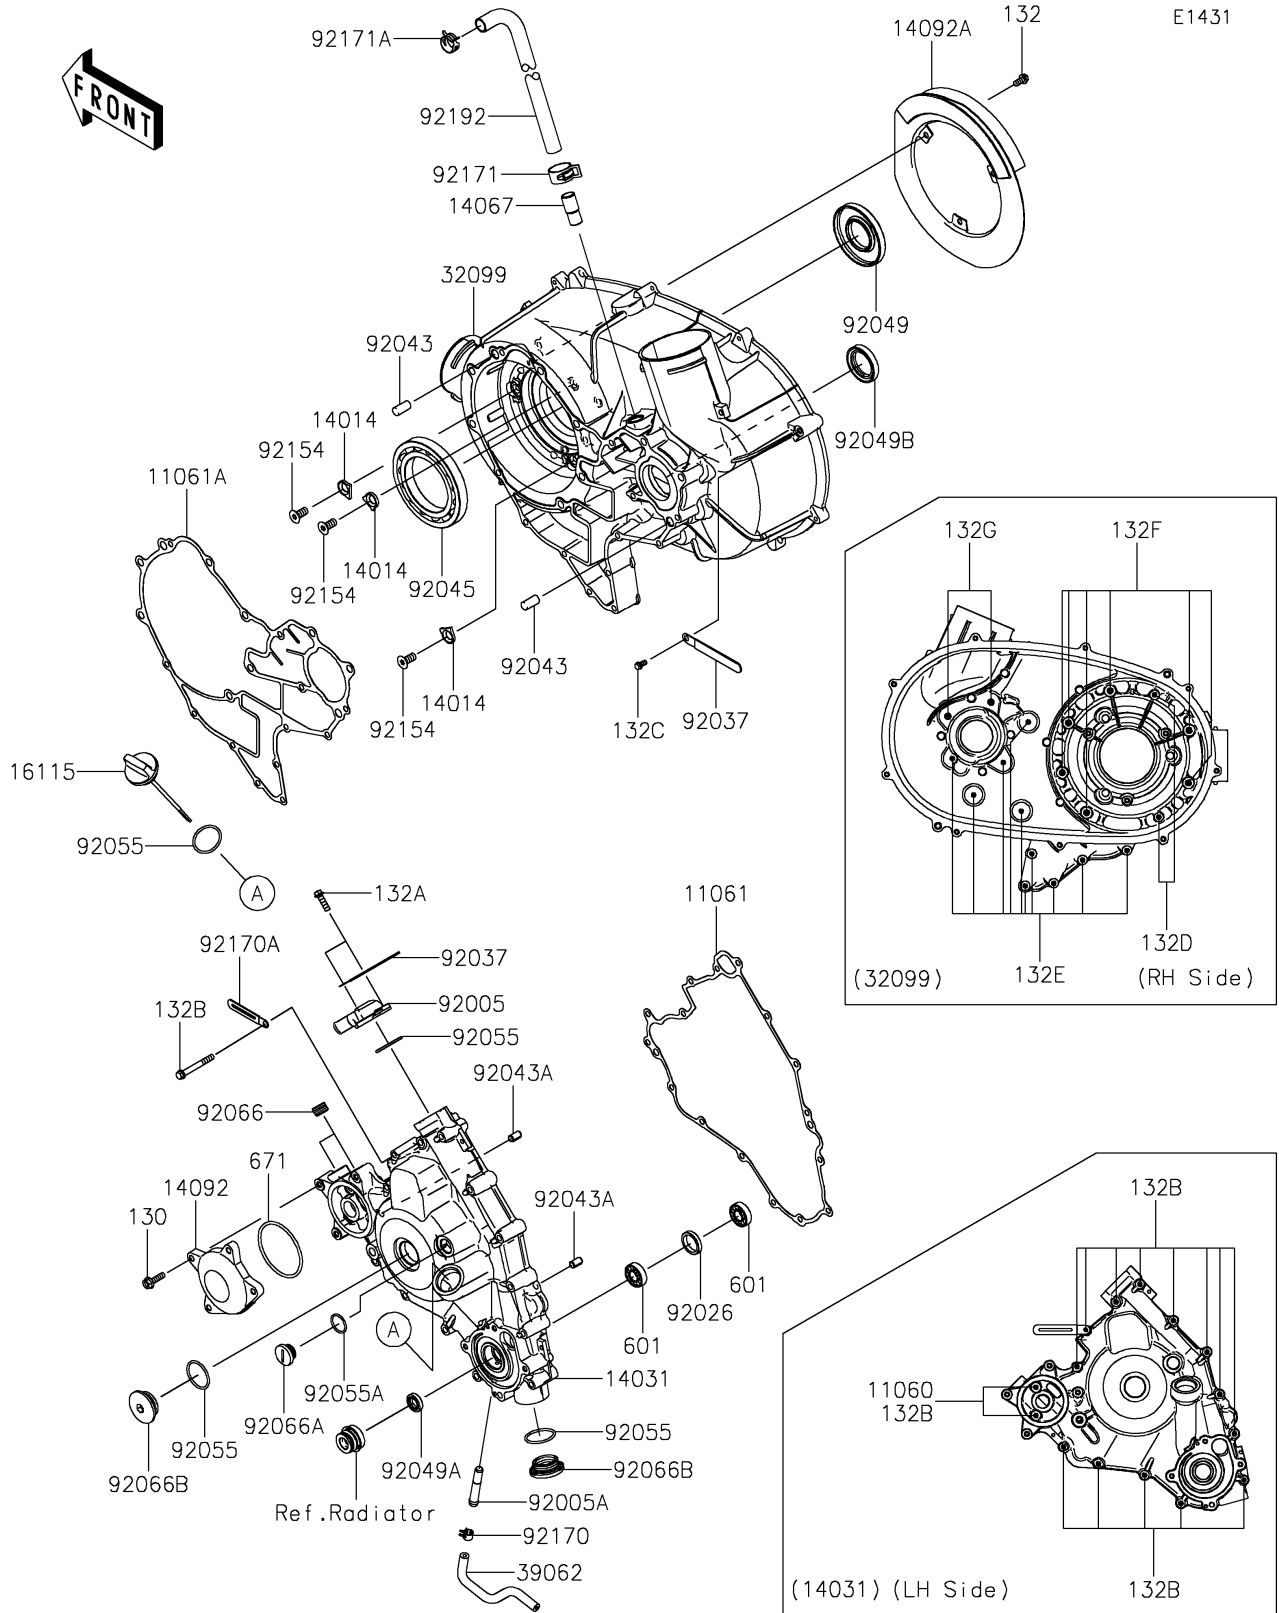

# 2024 Teryx4™ PARTS DIAGRAM

Engine Cover(s)

## 2024 Teryx4™ PARTS LIST

### Engine Cover(s)

ITEM NAME	PART NUMBER	QUANTITY
GASKET,6.2X12X0.3 (Ref # 11060)	11060-1994	2
GASKET,GENERATOR COVER (Ref # 11061)	11061-0728	1
GASKET,CVT CASE (Ref # 11061A)	11061-0729	1
PLATE-POSITION (Ref # 14014)	14014-0556	3
COVER-GENERATOR (Ref # 14031)	14031-0589	1
FITTING,BREATHER (Ref # 14067)	14067-006	1
COVER,OIL COOLER (Ref # 14092)	14092-0877	1
COVER (Ref # 14092A)	14092-1051	1
CAP-OIL FILLER (Ref # 16115)	16115-0705	1
CASE,CVT (Ref # 32099)	32099-0832	1
HOSE-COOLING,DRAIN (Ref # 39062)	39062-0598	1
FITTING (Ref # 92005)	92005-0712	1
FITTING (Ref # 92005A)	92005-1264	1
SPACER,22X28X5 (Ref # 92026)	92026-0711	1
CLAMP (Ref # 92037)	92037-1993	2
PIN,10X20 (Ref # 92043)	92043-0142	2
PIN,6.2X8X14 (Ref # 92043A)	92043-1263	2
BEARING-BALL,16014CS45 (Ref # 92045)	92045-0709	1
SEAL-OIL,35X77X9 (Ref # 92049)	92049-0713	1
SEAL-OIL,12X22X5 (Ref # 92049A)	92049-0783	1
SEAL-OIL,HTC 30X45X8 (Ref # 92049B)	92049-1575	1
RING-O,31.2X2.4 (Ref # 92055)	92055-0724	4
RING-O,20X2 (Ref # 92055A)	92055-1146	1
PLUG,PT3/8X10 (Ref # 92066)	92066-0003	2
PLUG,COVER (Ref # 92066A)	92066-0011	1
PLUG (Ref # 92066B)	92066-0712	2
BOLT,FLAT,8X13.6 (Ref # 92154)	92154-0978	3
CLAMP (Ref # 92170)	92170-1493	1
CLAMP (Ref # 92170A)	92170-1514	1

## 2024 Teryx4™ PARTS LIST

Engine Cover(s)

ITEM NAME	PART NUMBER	QUANTITY
CLAMP (Ref # 92171)	92171-0329	1
CLAMP (Ref # 92171A)	92171-1277	1
TUBE,BREATHER (Ref # 92192)	92192-0945	1
BOLT-FLANGED,6X22 (Ref # 130)	130CA0622	4
BOLT-FLANGED-SMALL,6X12 (Ref # 132)	132BA0612	3
BOLT-FLANGED-SMALL,6X20 (Ref # 132A)	132BA0620	2
BOLT-FLANGED-SMALL,6X50 (Ref # 132B)	132BA0650	15
BOLT-FLANGED-SMALL,6X12 (Ref # 132C)	132BD0612	1
BOLT-FLANGED-SMALL,6X30 (Ref # 132D)	132BD0630	2
BOLT-FLANGED-SMALL,6X45 (Ref # 132E)	132BD0645	10
BOLT-FLANGED-SMALL,8X35 (Ref # 132F)	132BD0835	6
BOLT-FLANGED-SMALL,8X50 (Ref # 132G)	132BD0850	2
BEARING-BALL (Ref # 601)	601A6001	2
O RING,65MM (Ref # 671)	671B2565	1