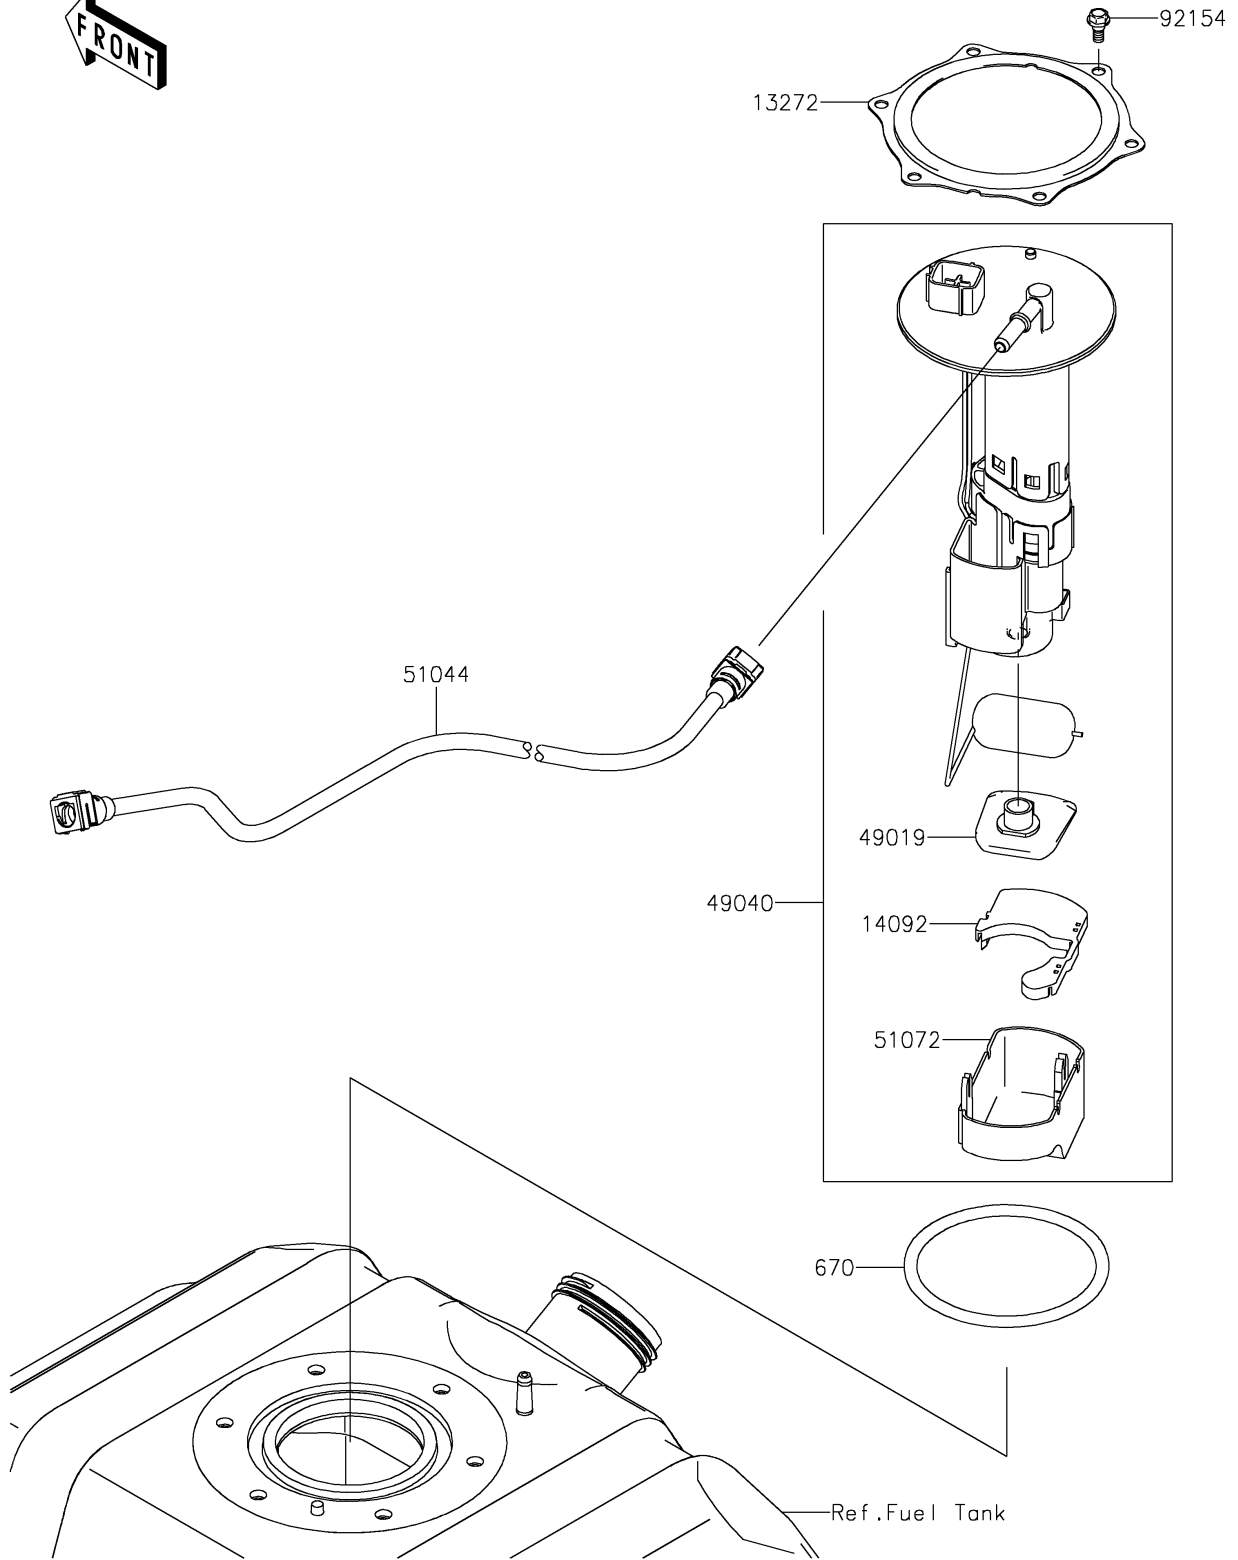

2023 Teryx4 PARTS DIAGRAM

Fuel Pump

E1520

2023 Teryx4 PARTS LIST

Fuel Pump

ITEM NAME	PART NUMBER	QUANTITY
PLATE (Ref # 13272)	13272-2500	1
COVER (Ref # 14092)	14092-1044	1
FILTER-FUEL (Ref # 49019)	49019-0013	1
PUMP-FUEL (Ref # 49040)	49040-0832	1
TUBE-ASSY (Ref # 51044)	51044-0811	1
CHAMBER-FUEL (Ref # 51072)	51072-0003	1
BOLT,FUEL PUMP (Ref # 92154)	92154-1326	6
O RING (Ref # 670)	670E5090	1