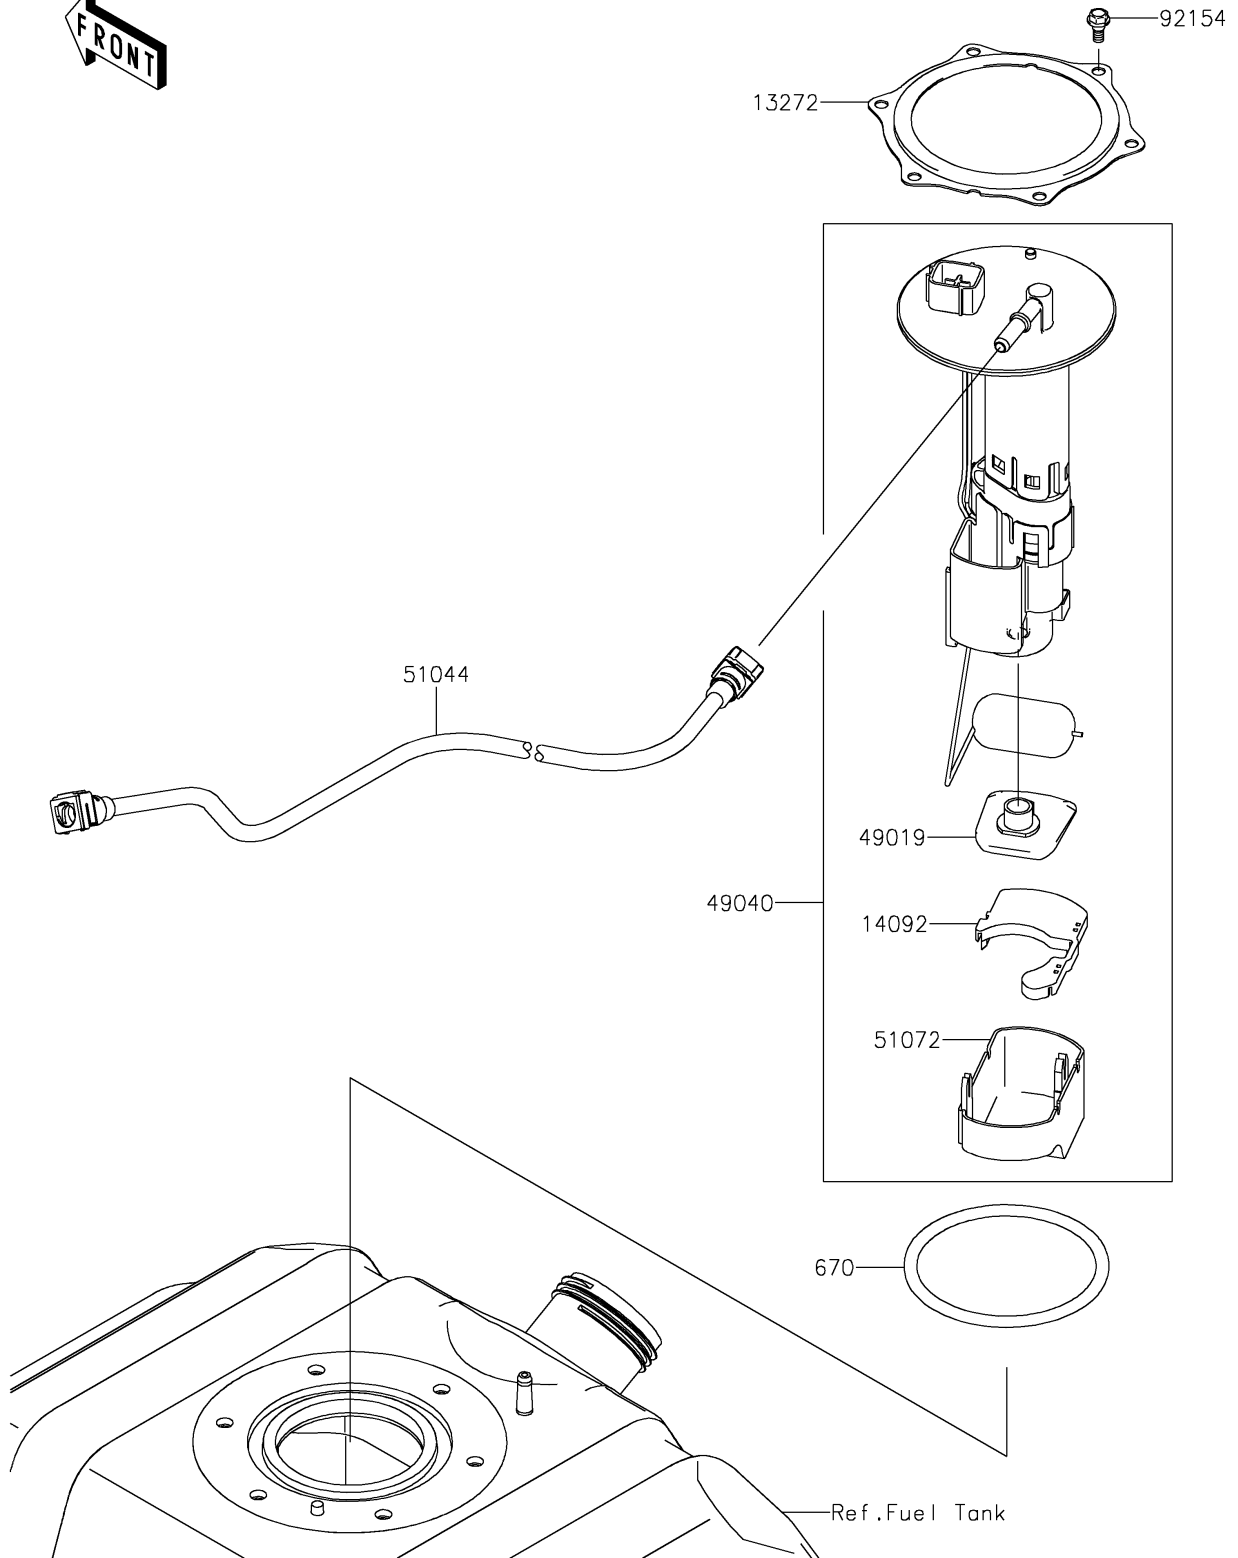

2024 Teryx4™ PARTS DIAGRAM

Fuel Pump

E1520

2024 Teryx4™ PARTS LIST

Fuel Pump

ITEM NAME	PART NUMBER	QUANTITY
PLATE (Ref # 13272)	13272-2500	1
COVER (Ref # 14092)	14092-1044	1
FILTER-FUEL (Ref # 49019)	49019-0013	1
PUMP-FUEL (Ref # 49040)	49040-0832	1
TUBE-ASSY (Ref # 51044)	51044-0811	1
CHAMBER-FUEL (Ref # 51072)	51072-0003	1
BOLT,FUEL PUMP (Ref # 92154)	92154-1326	6
O RING (Ref # 670)	670E5090	1