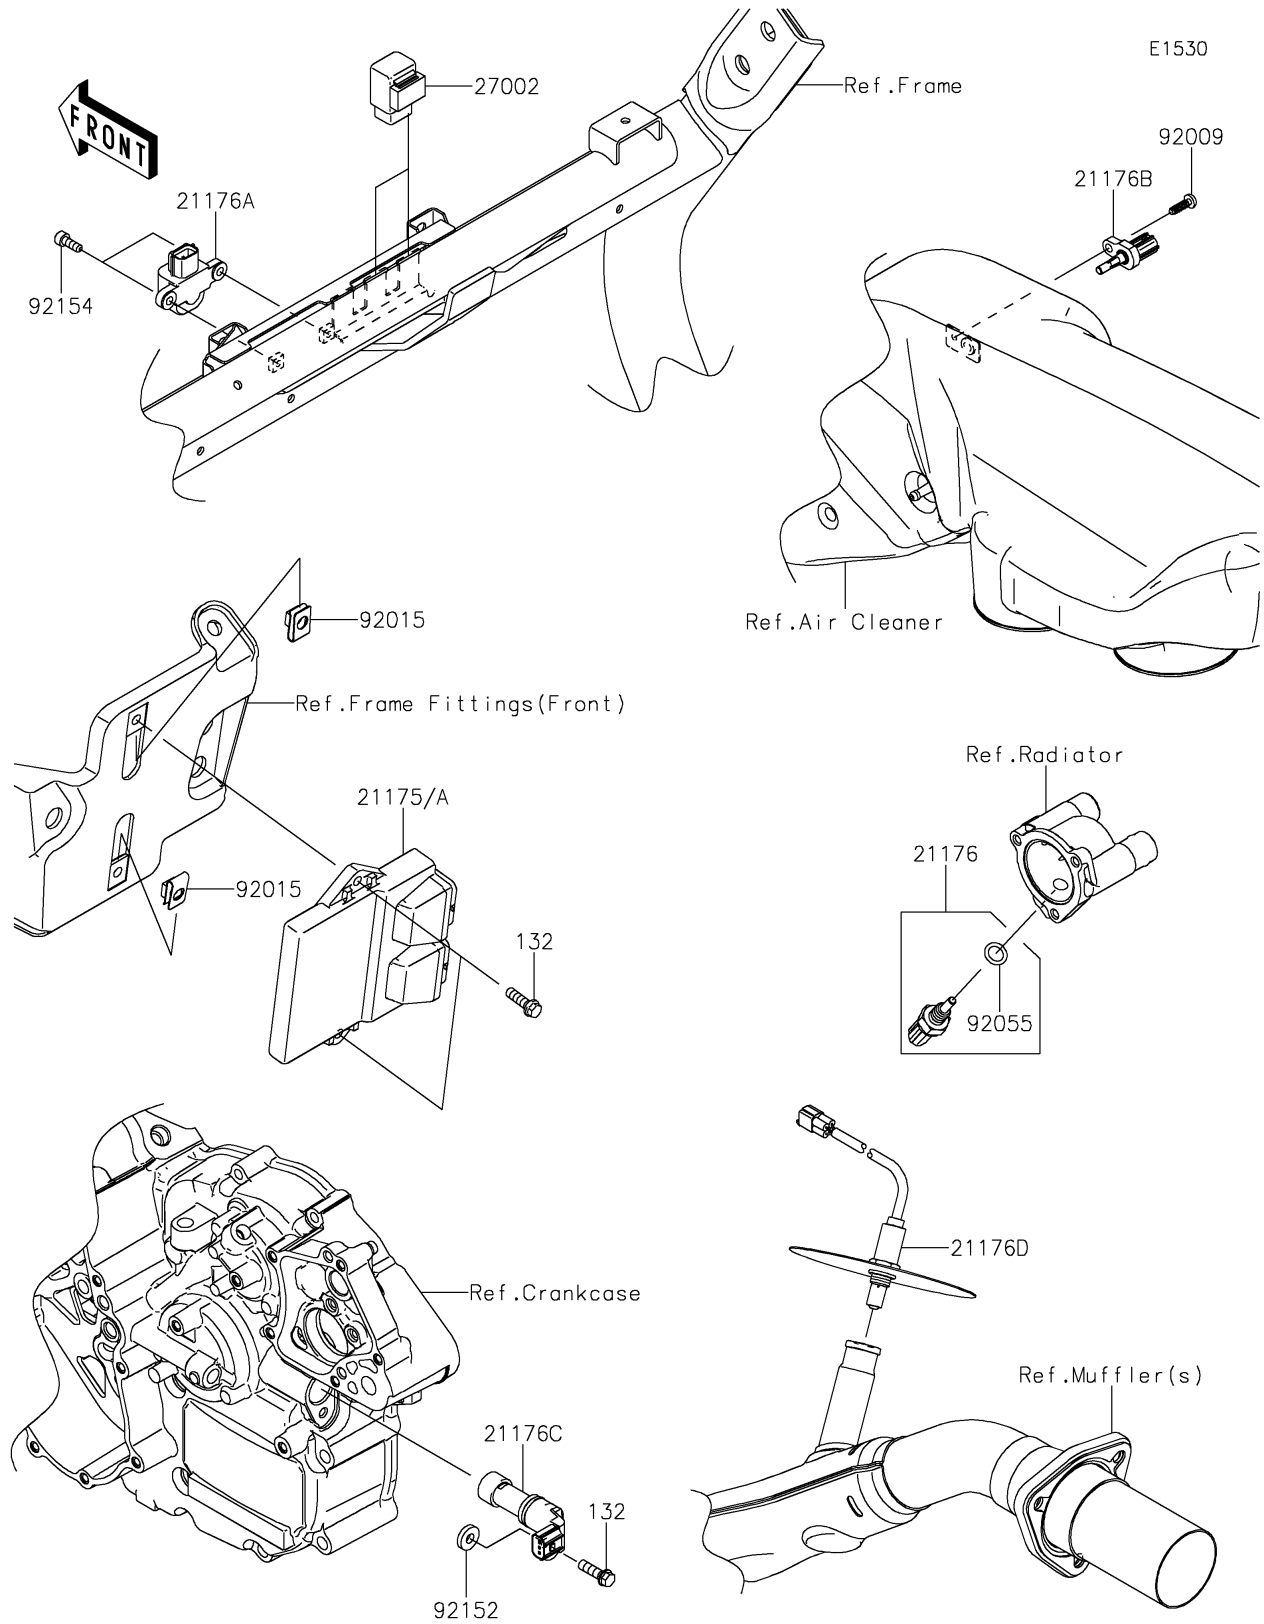

2023 TERYX4™ PARTS DIAGRAM

Fuel Injection

2023 TERYX4™ PARTS LIST

Fuel Injection

ITEM NAME	PART NUMBER	QUANTITY
CONTROL UNIT-ELECTRONIC (Ref # 21175)	21175-1151	1
CONTROL UNIT-ELECTRONIC (Ref # 21175A)	21175-1258	1
SENSOR,WATER TEMP (Ref # 21176)	21176-0009	1
SENSOR,VEHICLE-DOWN (Ref # 21176A)	21176-0026	1
SENSOR,AIR TEMPERATURE (Ref # 21176B)	21176-0048	1
SENSOR,SPEED (Ref # 21176C)	21176-0712	1
SENSOR,OXYGEN (Ref # 21176D)	21176-0935	1
RELAY-ASSY (Ref # 27002)	27002-1062	2
SCREW,TAPPING,5X16 (Ref # 92009)	92009-1984	1
NUT,6MM (Ref # 92015)	92015-1602	2
RING-O,9.5X1.9 (Ref # 92055)	92055-0016	1
COLLAR,6.5X16X3.2 (Ref # 92152)	92152-1975	1
BOLT,SOCKET,5X14 (Ref # 92154)	92154-1841	2
BOLT-FLANGED-SMALL,6X20 (Ref # 132)	132BA0620	3