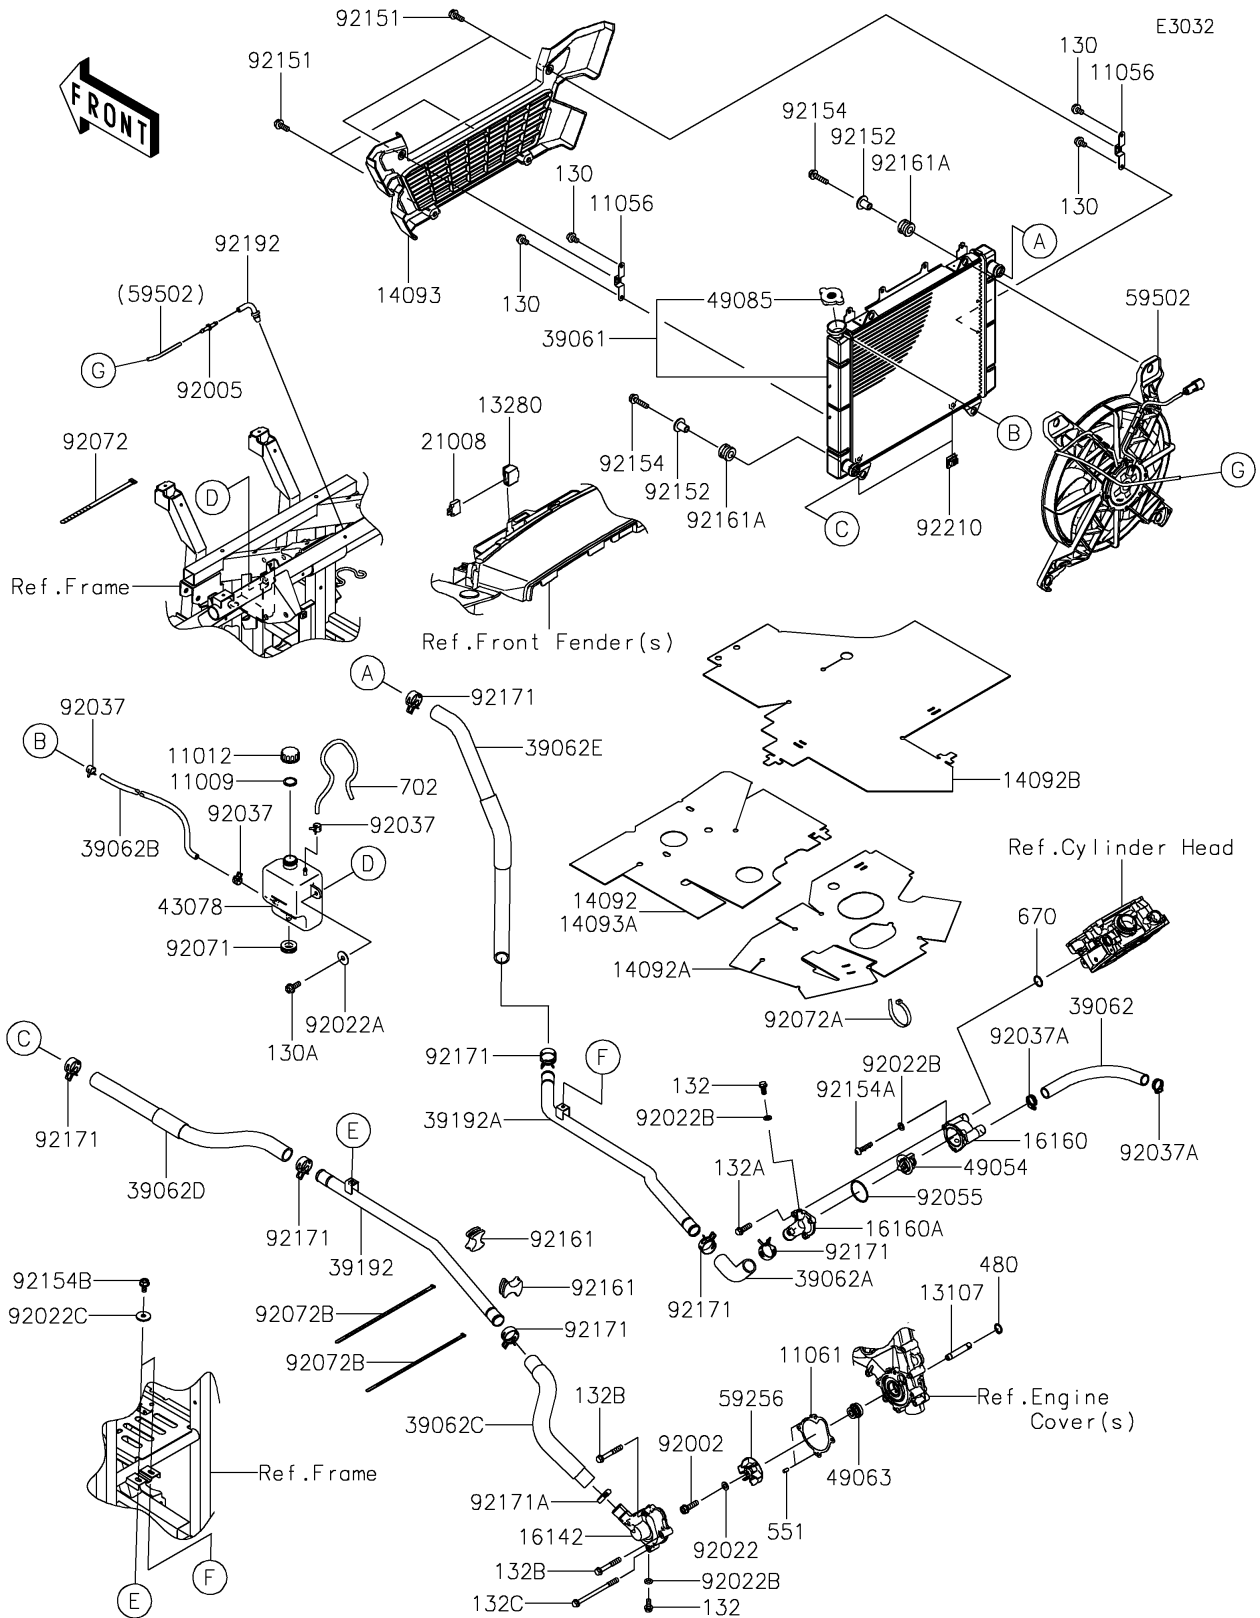

2024 Teryx4™ PARTS DIAGRAM

Radiator

2024 Teryx4™ PARTS LIST

Radiator

ITEM NAME	PART NUMBER	QUANTITY
GASKET,RESERVOIR TANK CAP (Ref # 11009)	11009-1145	1
CAP (Ref # 11012)	11012-1084	1
BRACKET (Ref # 11056)	11056-7103	2
GASKET,WATER PUMP COVER (Ref # 11061)	11061-0731	1
SHAFT,WATER PUMP (Ref # 13107)	13107-0719	1
HOLDER,BREAKER (Ref # 13280)	13280-0898	1
COVER,HEAT GUARD,FR (Ref # 14092)	14092-1060	1
COVER,HEAT GUARD,RR (Ref # 14092A)	14092-1061	1
COVER,CHAMBER (Ref # 14092B)	14092-1142	1
COVER,RADIATOR (Ref # 14093)	14093-0206	1
COVER,HEAT GUARD,FR (Ref # 14093A)	14093-0561	1
COVER-PUMP,WATER (Ref # 16142)	16142-0743	1
BODY,THERMOSTAT,LWR (Ref # 16160)	16160-0734	1
BODY,THERMOSTAT,UPP (Ref # 16160A)	16160-0735	1
BREAKER,RAD.FAN,20A (Ref # 21008)	21008-0015	1
RADIATOR-ASSY (Ref # 39061)	39061-0850	1
HOSE-COOLING,RR HEAD-THERMO. (Ref # 39062)	39062-0621	1
HOSE-COOLING,THERMO OUT (Ref # 39062A)	39062-0669	1
HOSE-COOLING,RESERVOIR-RAD. (Ref # 39062B)	39062-0698	1
HOSE-COOLING,WATER PUMP IN (Ref # 39062C)	39062-0891	1
HOSE-COOLING,RADIATOR OUT (Ref # 39062D)	39062-0892	1
HOSE-COOLING,RADIATOR IN (Ref # 39062E)	39062-0939	1
PIPE-WATER,LH (Ref # 39192)	39192-0673	1
PIPE-WATER,RH (Ref # 39192A)	39192-0675	1
RESERVOIR (Ref # 43078)	43078-0070	1
THERMOSTAT (Ref # 49054)	49054-1055	1
SEAL-MECHANICAL (Ref # 49063)	49063-1055	1
CAP-ASSY-PRESSURE (Ref # 49085)	49085-0019	1
IMPELLER (Ref # 59256)	59256-0555	1

2024 Teryx4™ PARTS LIST

Radiator

ITEM NAME	PART NUMBER	QUANTITY
BOLT-FLANGED-SMALL,6X40 (Ref # 132B)	132BA0640	3
BOLT-FLANGED-SMALL,6X80 (Ref # 132C)	132BA0680	1
CIRCLIP-TYPE-C,12MM (Ref # 480)	480J1200	1
PIN-DOWEL,4X8 (Ref # 551)	551A0408	2
O RING,20MM (Ref # 670)	670B2020	1
TUBE-RUBBER,5X8X380 (Ref # 702)	702A05380	1