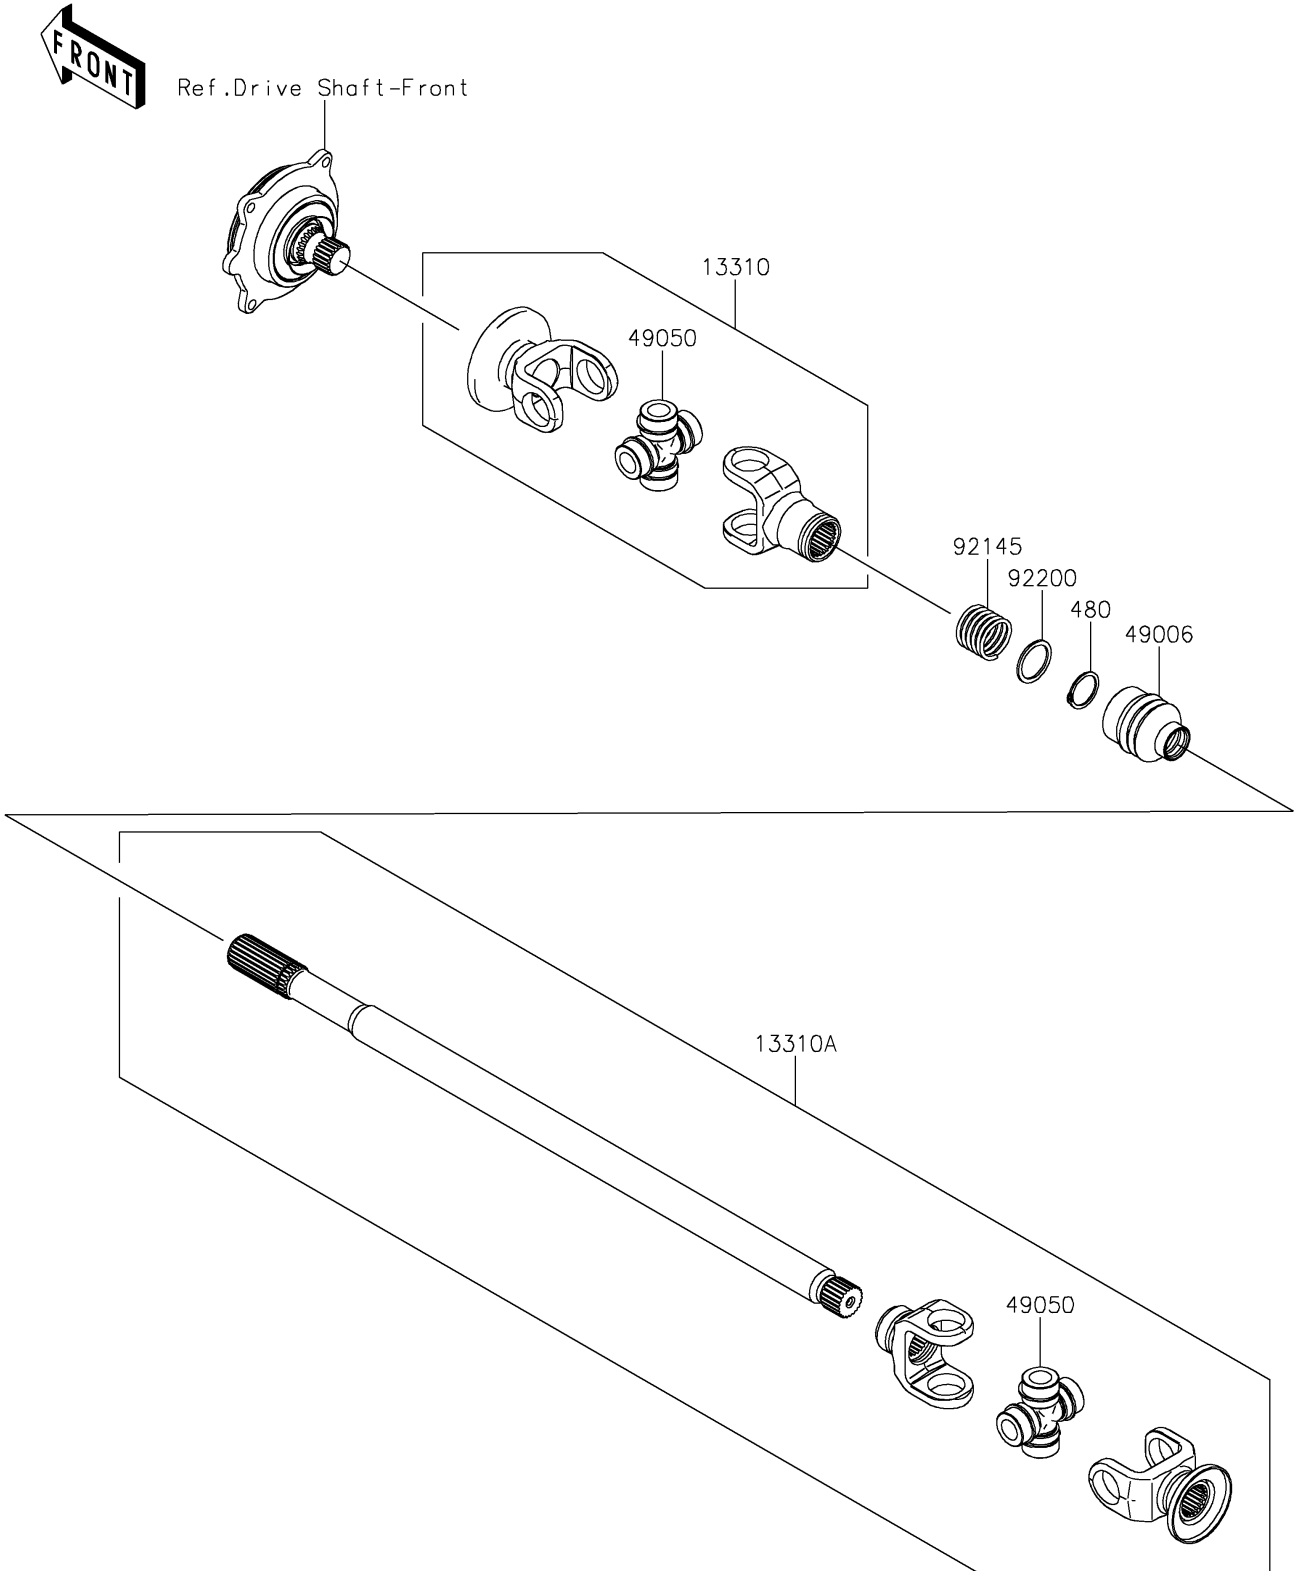

2023 TERYX4™ PARTS DIAGRAM

Drive Shaft-Propeller

E3135

2023 TERYX4™ PARTS LIST

Drive Shaft-Propeller

ITEM NAME	PART NUMBER	QUANTITY
SHAFT-ASSY,FRONT GEAR SIDE (Ref # 13310)	13310-0031	1
SHAFT-ASSY,FRONT ENG SIDE (Ref # 13310A)	13310-0032	1
BOOT,GEAR ASSY SIDE (Ref # 49006)	49006-0108	1
SPIDER (Ref # 49050)	49050-0034	2
SPRING (Ref # 92145)	92145-0823	1
WASHER,25X31X1.5 (Ref # 92200)	92200-0600	1
CIRCLIP-TYPE-C,24MM (Ref # 480)	480J2400	1