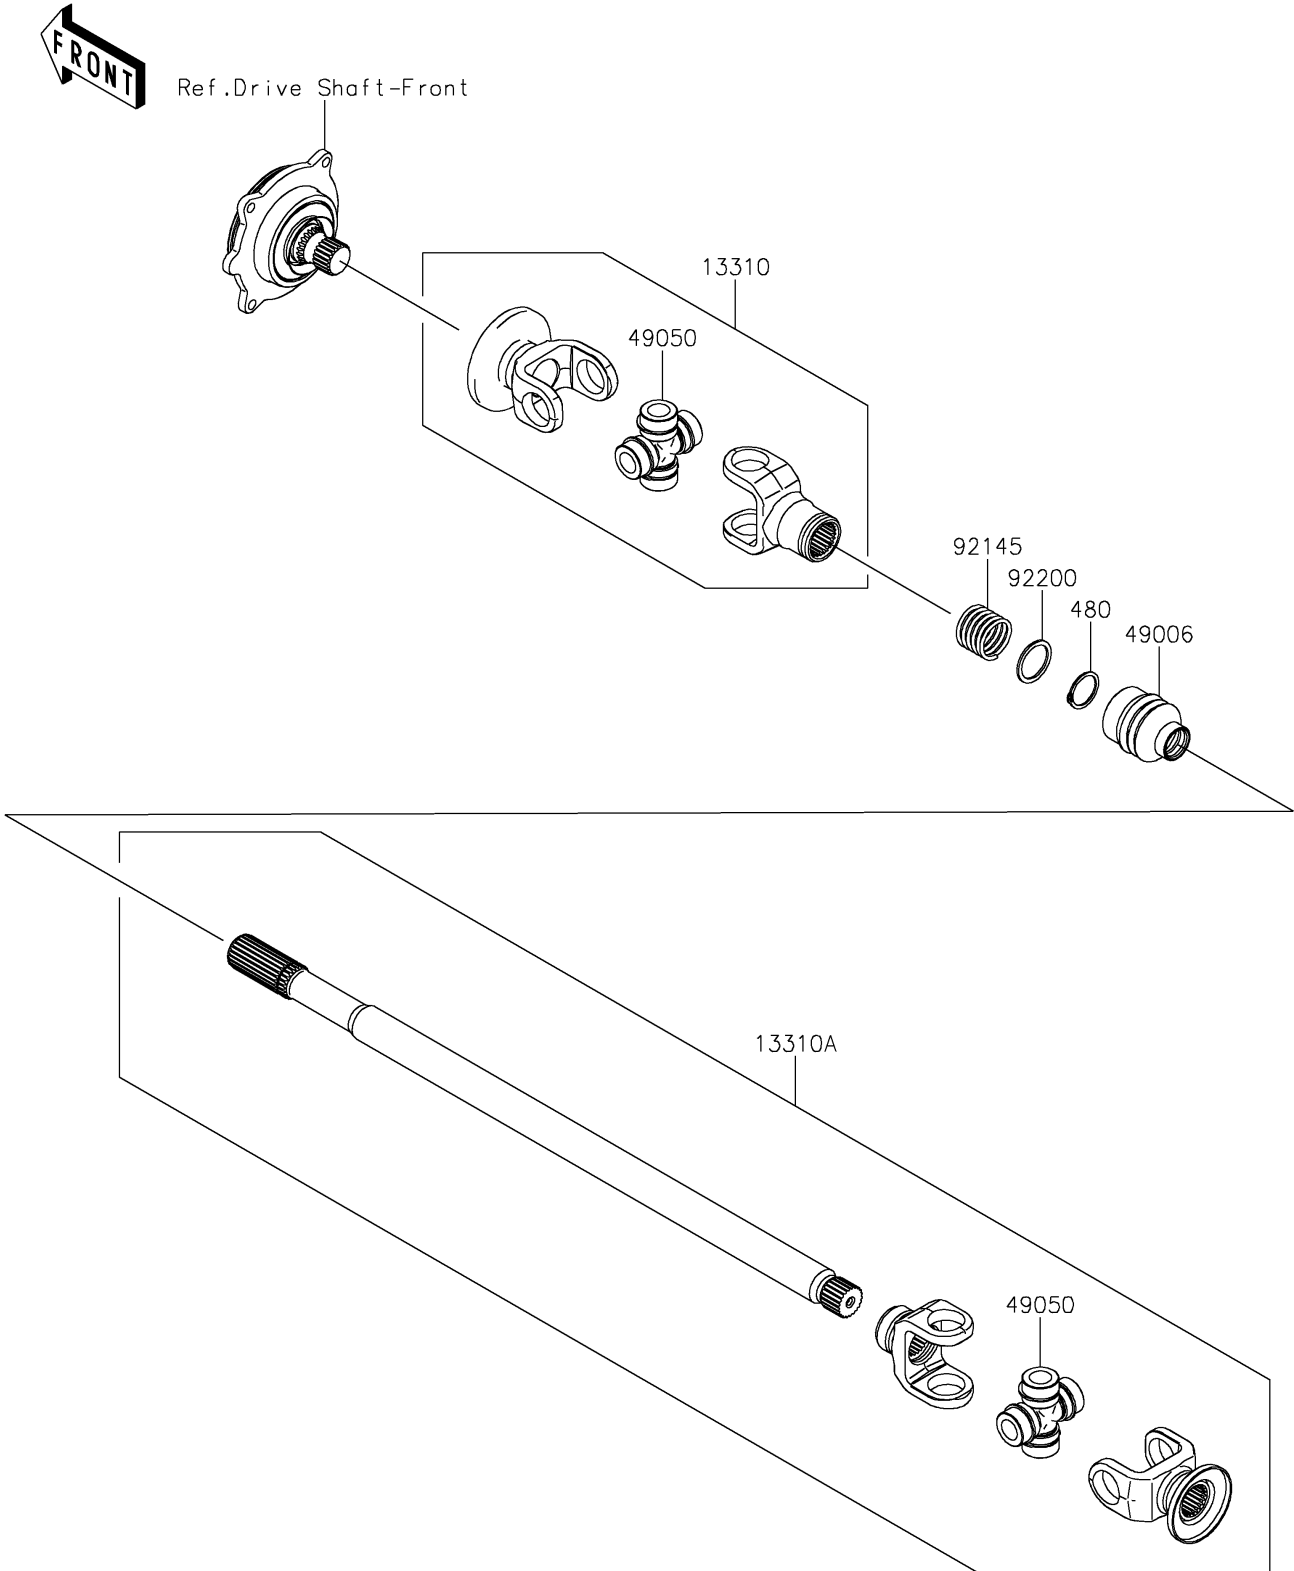

2025 Teryx4 PARTS DIAGRAM

Drive Shaft-Propeller

E3135

2025 Teryx4 PARTS LIST

Drive Shaft-Propeller

ITEM NAME	PART NUMBER	QUANTITY
SHAFT-ASSY,FRONT GEAR SIDE (Ref # 13310)	13310-0031	1
SHAFT-ASSY,FRONT ENG SIDE (Ref # 13310A)	13310-0032	1
BOOT,GEAR ASSY SIDE (Ref # 49006)	49006-0108	1
SPIDER (Ref # 49050)	49050-0034	2
SPRING (Ref # 92145)	92145-0823	1
WASHER,25X31X1.5 (Ref # 92200)	92200-0600	1
CIRCLIP-TYPE-C,24MM (Ref # 480)	480J2400	1