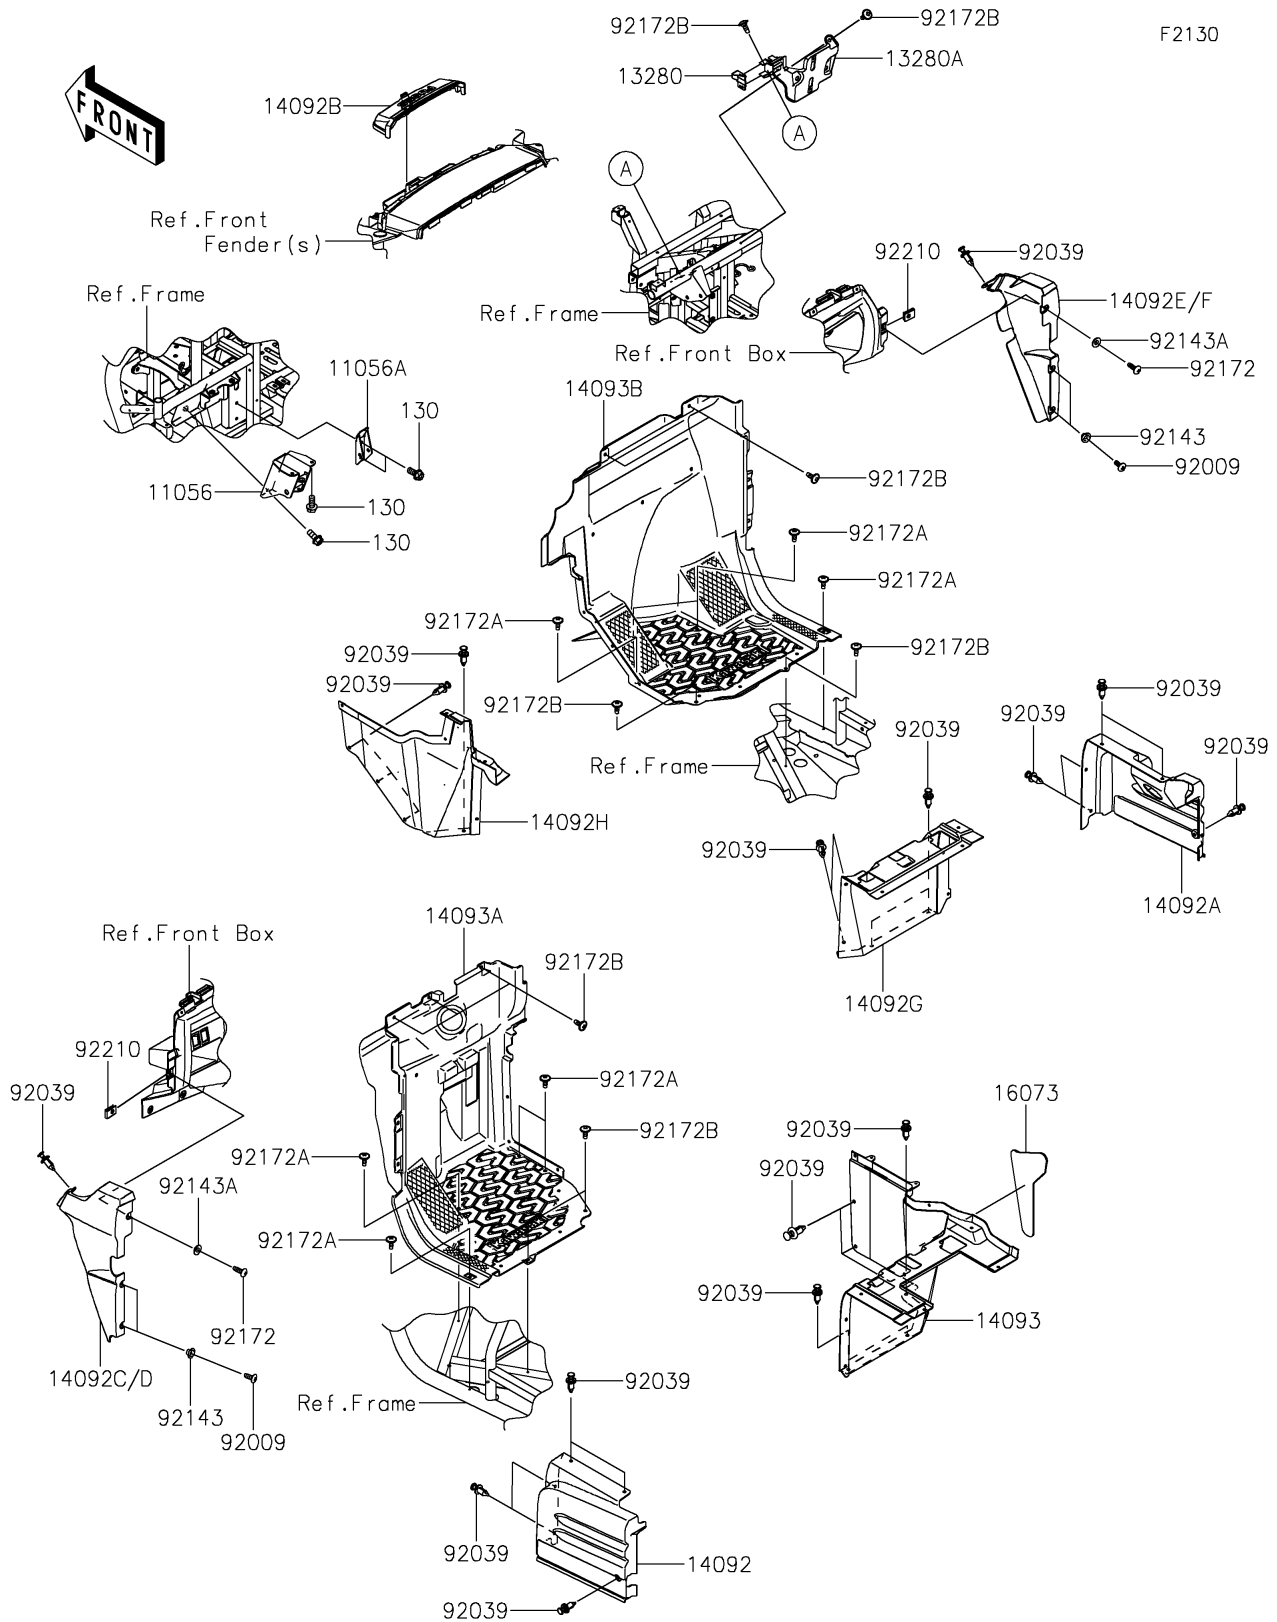

2023 TERYX4™ PARTS DIAGRAM

Frame Fittings(Front)

F2130

2023 TERYX4™ PARTS LIST

Frame Fittings(Front)

ITEM NAME	PART NUMBER	QUANTITY
BRACKET,BRAKE PEDAL (Ref # 11056)	11056-1431	1
BRACKET,THROTTLE PEDAL (Ref # 11056A)	11056-4408	1
HOLDER (Ref # 13280)	13280-0851	1
HOLDER,ECU (Ref # 13280A)	13280-0868	1
COVER,SEAT SIDE,LH (Ref # 14092)	14092-0720	1
COVER,SEAT SIDE,RH (Ref # 14092A)	14092-0721	1
COVER,FUSE BOX (Ref # 14092B)	14092-0724	1
COVER,SIDE GUARD,LH,M.O.BLACK (Ref # 14092C)	14092-0754-66E	1
COVER,SIDE GUARD,RH,M.O.BLACK (Ref # 14092E)	14092-0755-66E	1
COVER,FR SEAT,RH (Ref # 14092G)	14092-0757	1
COVER,FR SEAT,RH,CNT (Ref # 14092H)	14092-1083	1
COVER,FR SEAT,LH (Ref # 14093)	14093-0209	1
COVER,FR FLOOR,LH (Ref # 14093A)	14093-0550	1
COVER,FR FLOOR,RH (Ref # 14093B)	14093-0551	1
INSULATOR (Ref # 16073)	16073-0847	1
SCREW,TAPPING,6X16 (Ref # 92009)	92009-1166	4
RIVET (Ref # 92039)	92039-0776	26
COLLAR (Ref # 92143)	92143-1057	4
COLLAR (Ref # 92143A)	92143-1087	2
SCREW,TAPPING,6X20 (Ref # 92172)	92172-0488	2
SCREW,6X16 (Ref # 92172A)	92172-0711	8
SCREW,6X16 (Ref # 92172B)	92172-0826	11
NUT,LEAF SPRING,6MM (Ref # 92210)	92210-0624	2
BOLT-FLANGED,8X18 (Ref # 130)	130BA0818	5