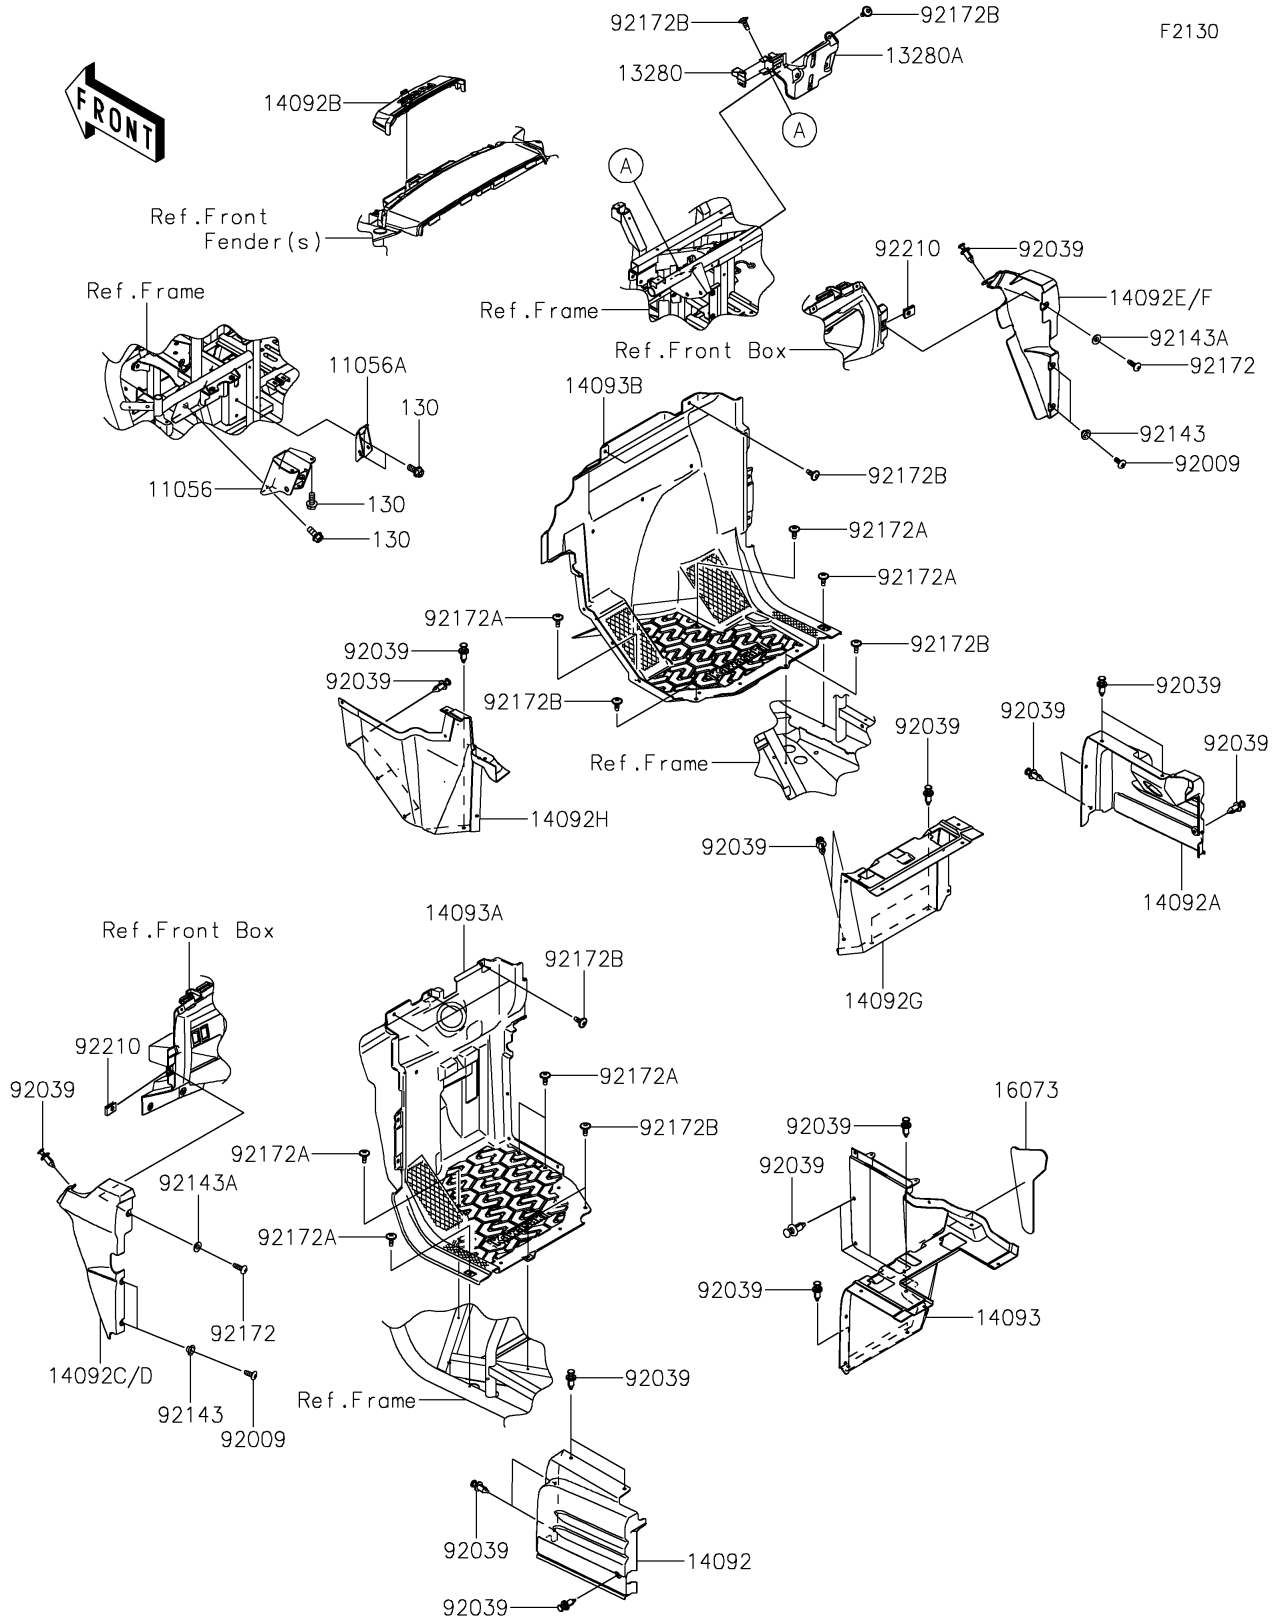

2024 TERYX4™ PARTS DIAGRAM

Frame Fittings(Front)

F2130

2024 TERYX4™ PARTS LIST

Frame Fittings(Front)

ITEM NAME	PART NUMBER	QUANTITY
BRACKET,BRAKE PEDAL (Ref # 11056)	11056-1431	1
BRACKET,THROTTLE PEDAL (Ref # 11056A)	11056-4408	1
HOLDER (Ref # 13280)	13280-0851	1
HOLDER,ECU (Ref # 13280A)	13280-0868	1
COVER,SEAT SIDE,LH (Ref # 14092)	14092-0720	1
COVER,SEAT SIDE,RH (Ref # 14092A)	14092-0721	1
COVER,FUSE BOX (Ref # 14092B)	14092-0724	1
COVER,SIDE GUARD,LH,S.BLACK (Ref # 14092D)	14092-0754-839	1
COVER,SIDE GUARD,RH,S.BLACK (Ref # 14092F)	14092-0755-839	1
COVER,FR SEAT,RH (Ref # 14092G)	14092-0757	1
COVER,FR SEAT,RH,CNT (Ref # 14092H)	14092-1083	1
COVER,FR SEAT,LH (Ref # 14093)	14093-0209	1
COVER,FR FLOOR,LH (Ref # 14093A)	14093-0550	1
COVER,FR FLOOR,RH (Ref # 14093B)	14093-0551	1
INSULATOR (Ref # 16073)	16073-0847	1
SCREW,TAPPING,6X16 (Ref # 92009)	92009-1166	4
RIVET (Ref # 92039)	92039-0776	26
COLLAR (Ref # 92143)	92143-1057	4
COLLAR (Ref # 92143A)	92143-1087	2
SCREW,TAPPING,6X20 (Ref # 92172)	92172-0488	2
SCREW,6X16 (Ref # 92172A)	92172-0711	8
SCREW,6X16 (Ref # 92172B)	92172-0826	11
NUT,LEAF SPRING,6MM (Ref # 92210)	92210-0624	2
BOLT-FLANGED,8X18 (Ref # 130)	130BA0818	5