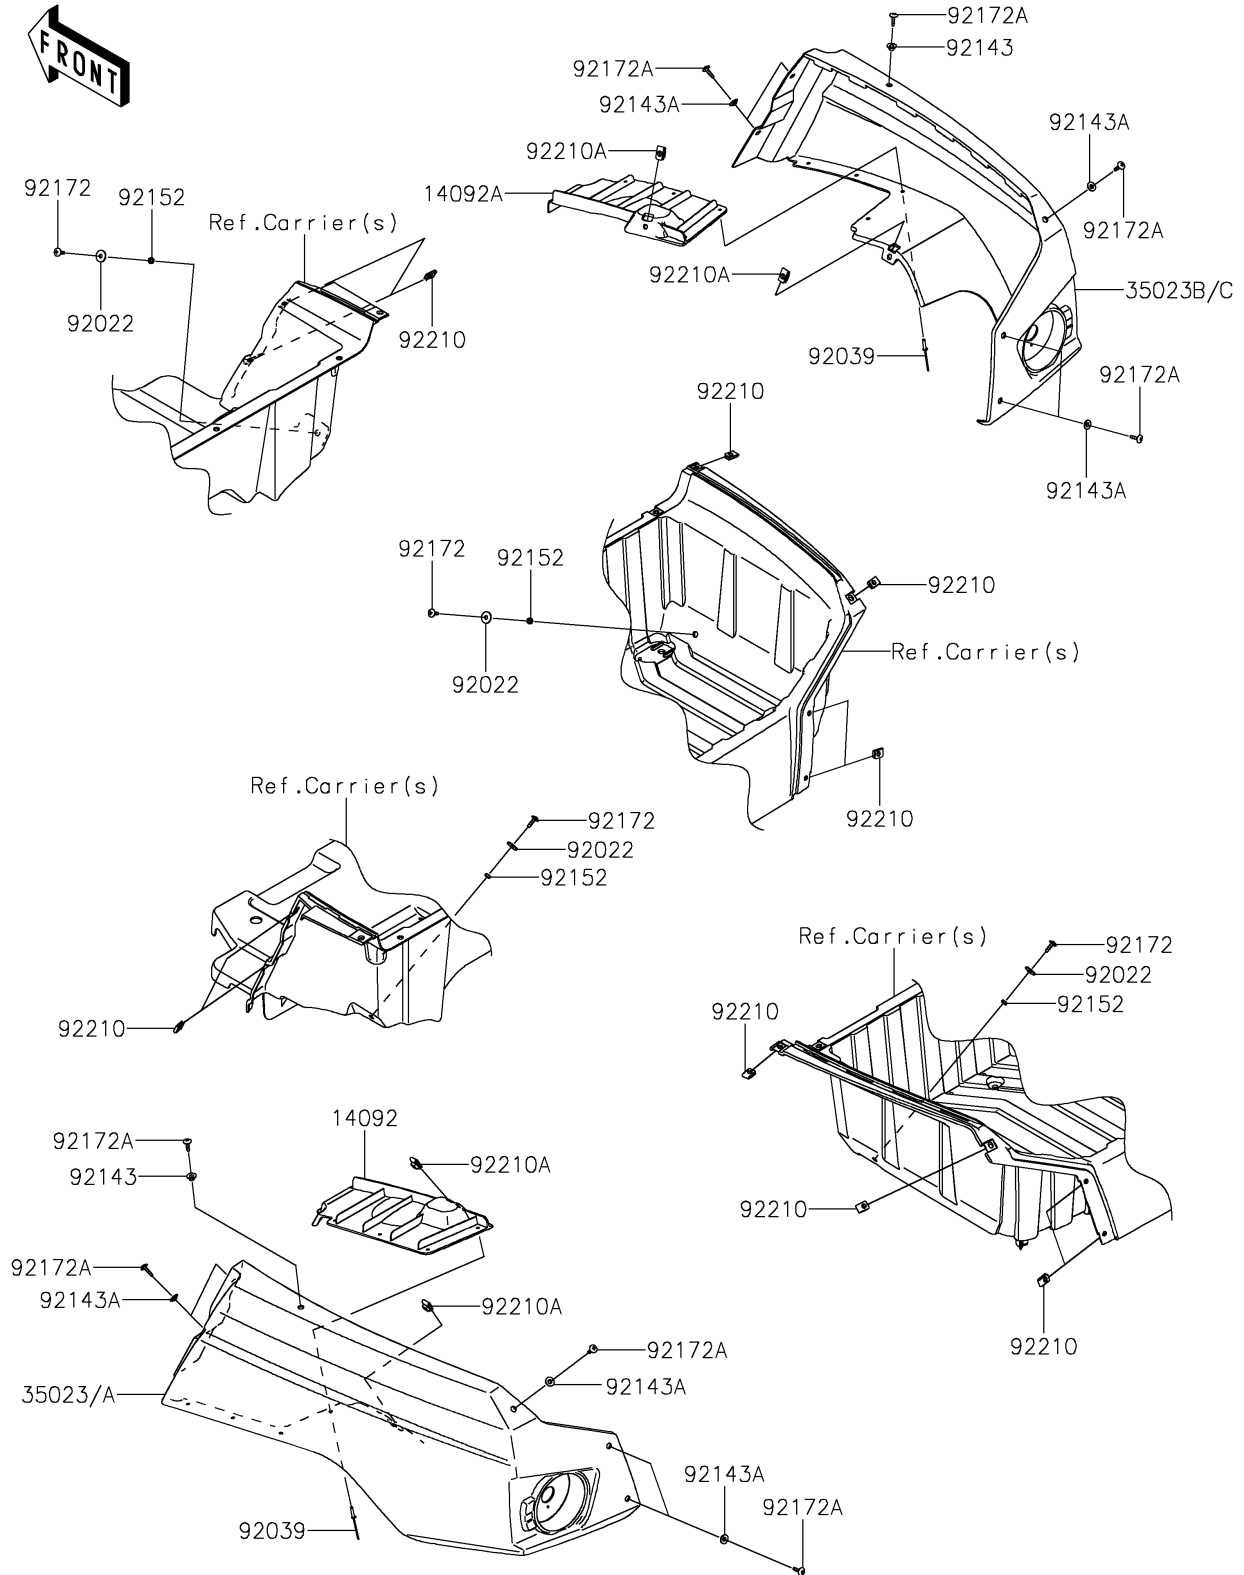

2025 TERYX4™ PARTS DIAGRAM

Rear Fender(s)

F2172

2025 TERYX4™ PARTS LIST

Rear Fender(s)

ITEM NAME	PART NUMBER	QUANTITY
COVER,INNER,LH (Ref # 14092)	14092-0863	1
COVER,INNER,RH (Ref # 14092A)	14092-0864	1
FENDER-REAR,LH,S.BLACK (Ref # 35023A)	35023-0307-839	1
FENDER-REAR,RH,S.BLACK (Ref # 35023C)	35023-0308-839	1
WASHER,6.5X20X1.6,BLACK (Ref # 92022)	92022-1346	4
RIVET,5X23.3 (Ref # 92039)	92039-0769	8
COLLAR (Ref # 92143)	92143-1057	2
COLLAR (Ref # 92143A)	92143-1087	10
COLLAR,6.3X10X3 (Ref # 92152)	92152-1834	4
SCREW,6X18 (Ref # 92172)	92172-0002	4
SCREW,TAPPING,6X20 (Ref # 92172A)	92172-0488	12
NUT,LEAF SPRING,6MM (Ref # 92210)	92210-0624	12
NUT,6MM (Ref # 92210A)	92210-0891	4