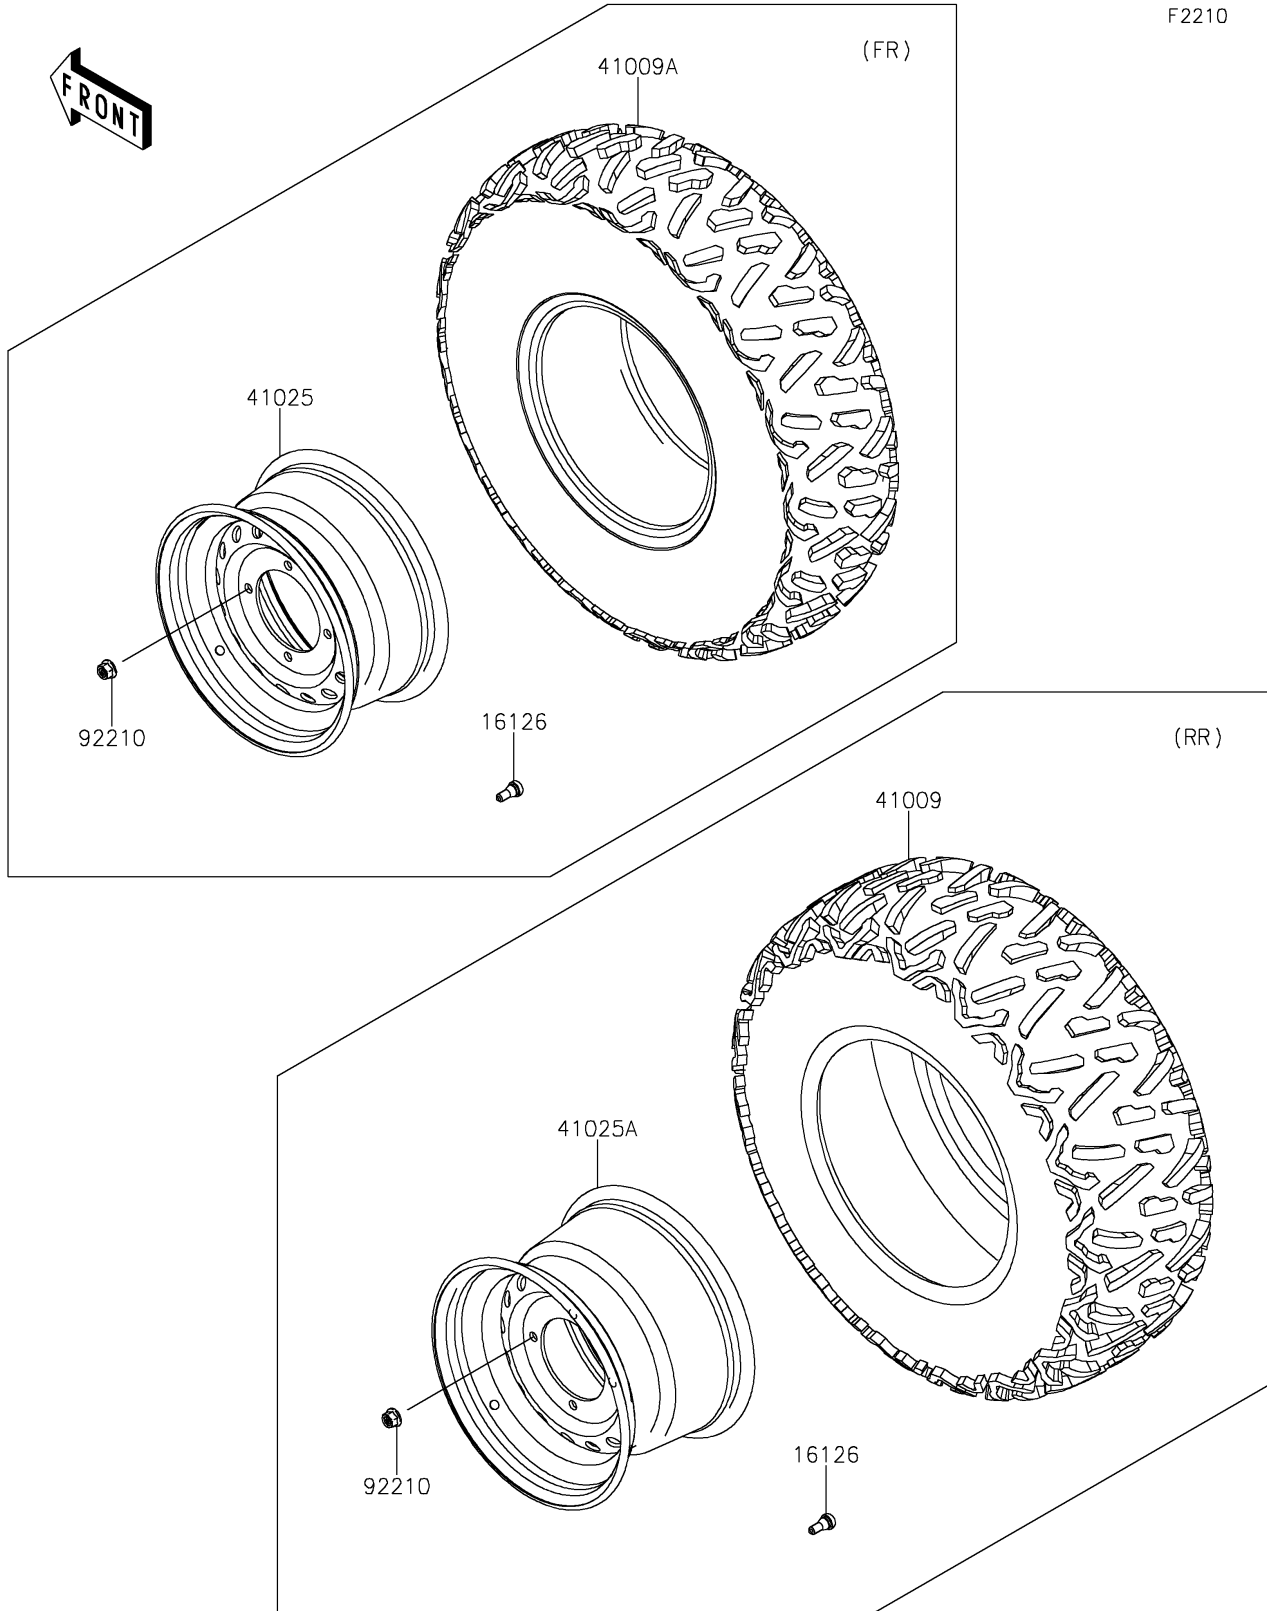

2022 TERYX4™ PARTS DIAGRAM

Wheels/Tires

F2210

2022 TERYX4™ PARTS LIST

Wheels/Tires

ITEM NAME	PART NUMBER	QUANTITY
VALVE (Ref # 16126)	16126-4001	4
TIRE,RR,26X11.00-12,MU10 (Ref # 41009)	41009-0506	2
TIRE,26X9.00R12 6PLY,BIGHORN2 (Ref # 41009A)	41009-0511	2
RIM,FR,12X6.0AT,F.S.BLACK (Ref # 41025)	41025-0310-397	2
RIM,RR,12X8.0AT,F.S.BLACK (Ref # 41025A)	41025-0311-397	2
NUT,12MM (Ref # 92210)	92210-0603	16