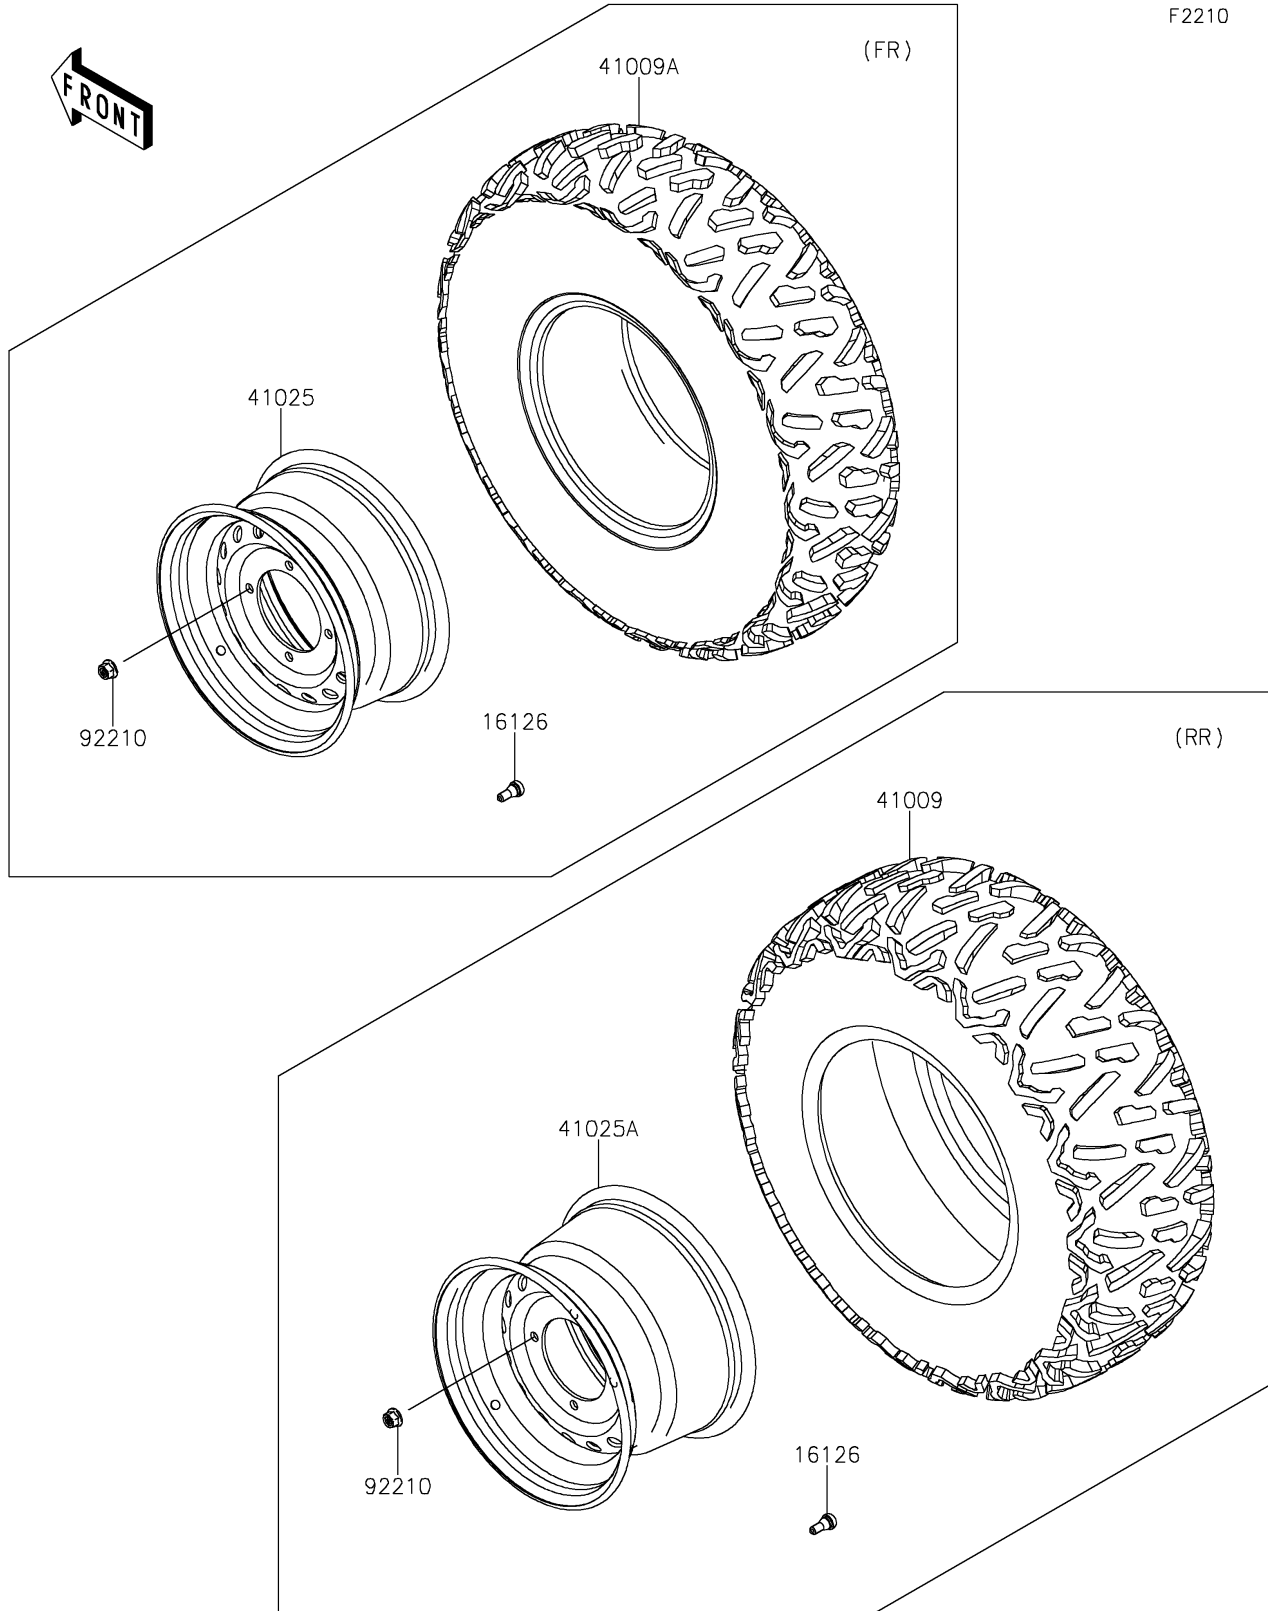

2025 TERYX4™ PARTS DIAGRAM

Wheels/Tires

F2210

2025 TERYX4™ PARTS LIST

Wheels/Tires

ITEM NAME	PART NUMBER	QUANTITY
VALVE (Ref # 16126)	16126-4001	4
TIRE,RR,26X11.00-12,MU10 (Ref # 41009)	41009-0506	2
TIRE,26X9.00R12 6PLY,BIGHORN2 (Ref # 41009A)	41009-0511	2
RIM,FR,12X6.0AT,F.S.BLACK (Ref # 41025)	41025-0310-397	2
RIM,RR,12X8.0AT,F.S.BLACK (Ref # 41025A)	41025-0311-397	2
NUT,12MM (Ref # 92210)	92210-0603	16