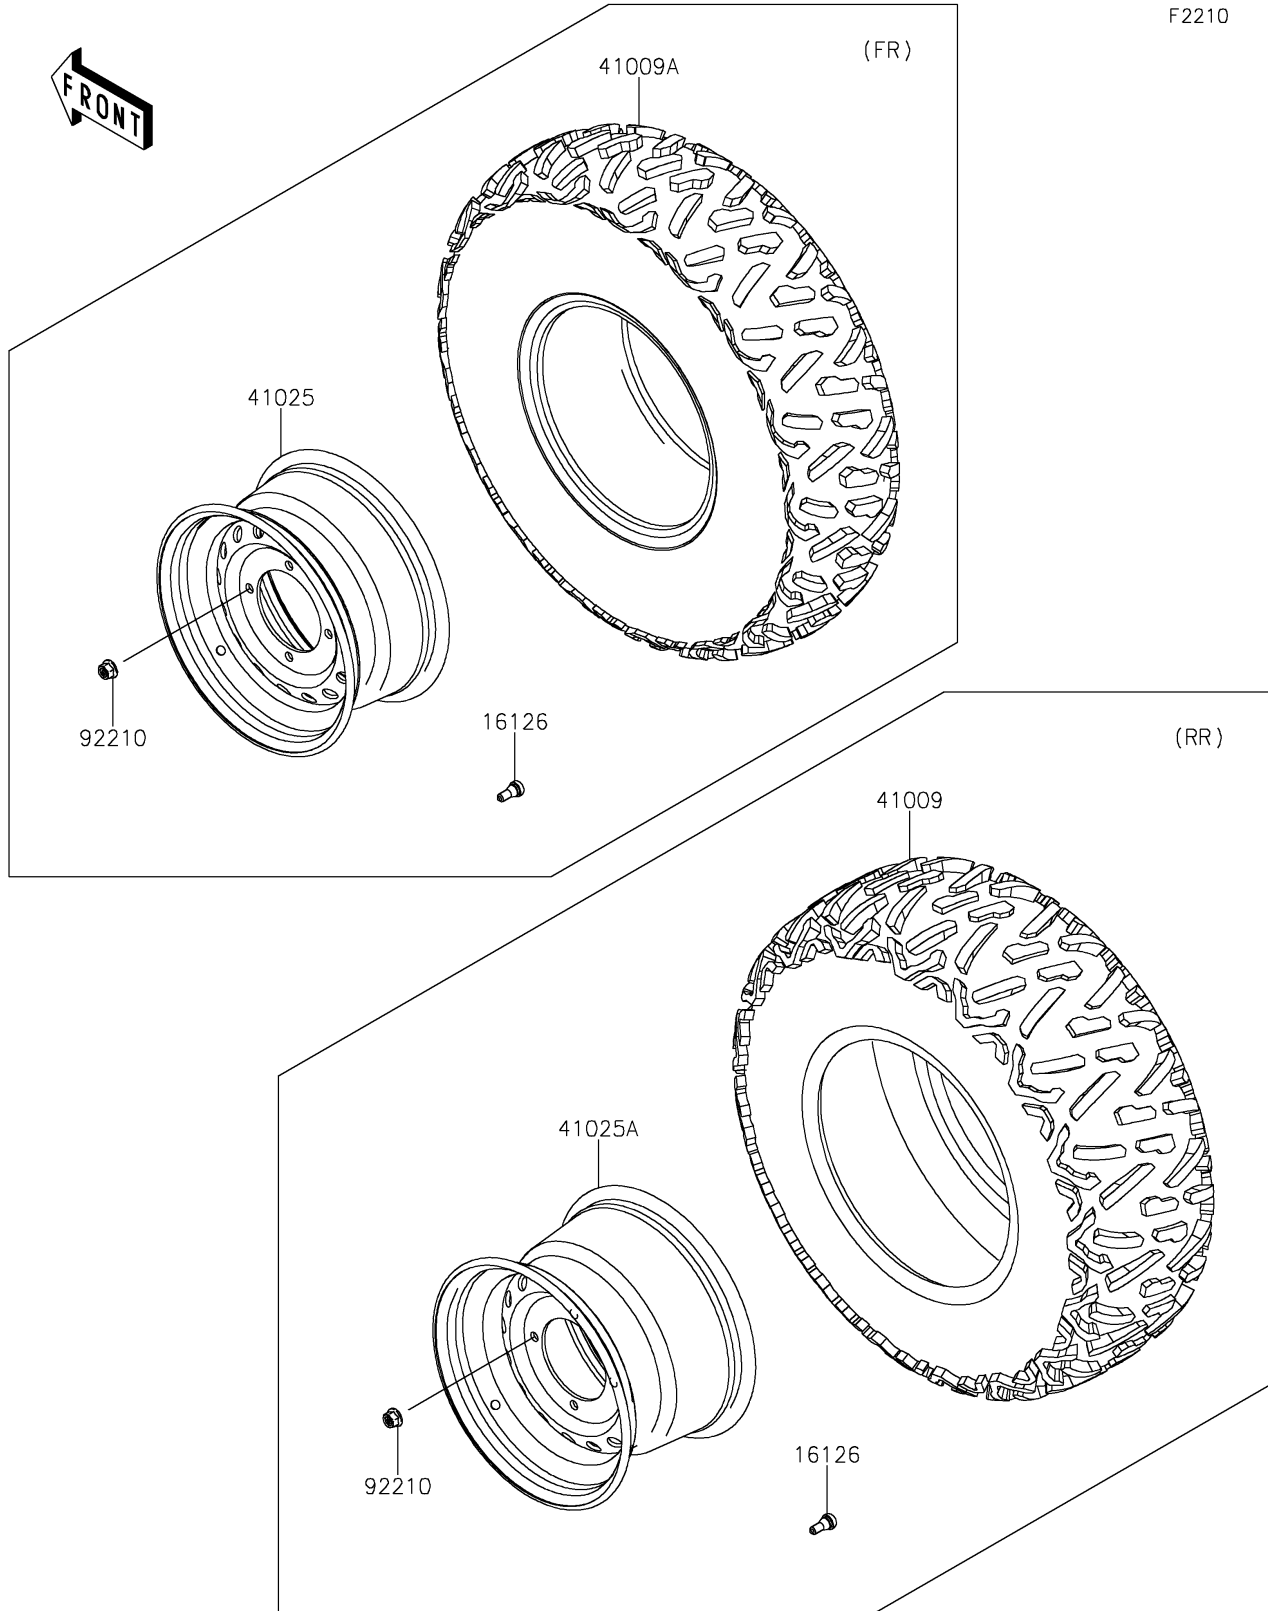

2025 Teryx4 PARTS DIAGRAM

Wheels/Tires

F2210

2025 Teryx4 PARTS LIST

Wheels/Tires

ITEM NAME	PART NUMBER	QUANTITY
VALVE (Ref # 16126)	16126-4001	4
TIRE,RR,26X11.00-12,MU10 (Ref # 41009)	41009-0506	2
TIRE,26X9.00R12 6PLY,BIGHORN2 (Ref # 41009A)	41009-0511	2
RIM,FR,12X6.0AT,F.S.BLACK (Ref # 41025)	41025-0310-397	2
RIM,RR,12X8.0AT,F.S.BLACK (Ref # 41025A)	41025-0311-397	2
NUT,12MM (Ref # 92210)	92210-0603	16