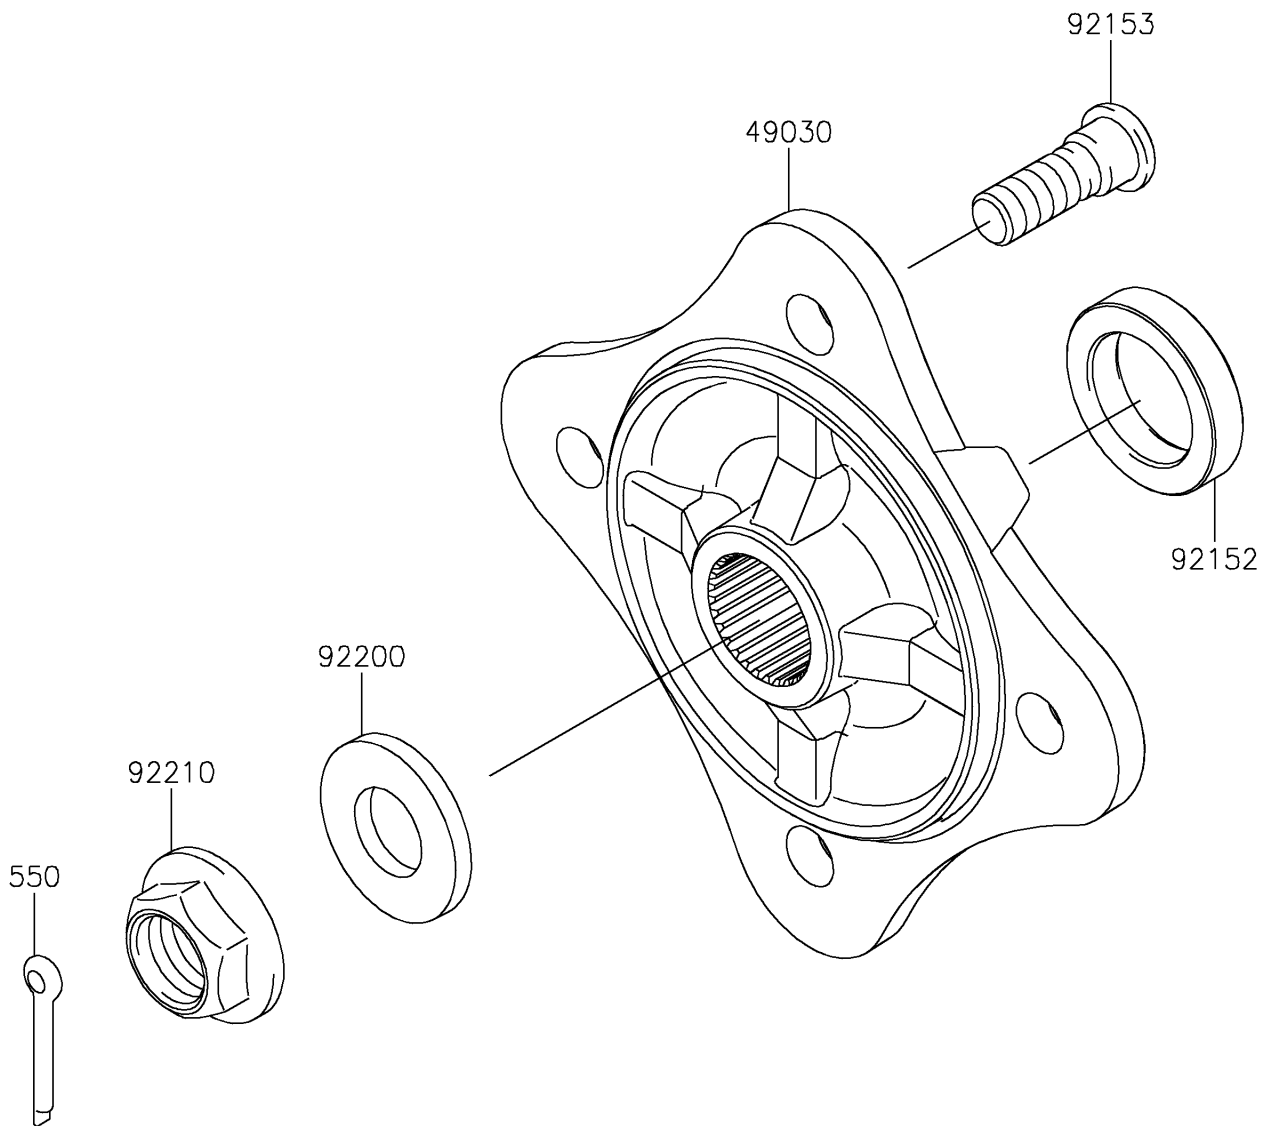

2024 Teryx4™ PARTS DIAGRAM

Rear Hubs/Brakes

F2240

2024 Teryx4™ PARTS LIST

Rear Hubs/Brakes

ITEM NAME	PART NUMBER	QUANTITY
HUB,RR (Ref # 49030)	49030-0563	2
COLLAR,30.1X44X9 (Ref # 92152)	92152-1700	2
BOLT,12MM (Ref # 92153)	92153-1915	8
WASHER,20.3X41X4.5 (Ref # 92200)	92200-0921	2
NUT,FLANGED,20MM (Ref # 92210)	92210-2093	2
PIN-COTTER,4.0X30 (Ref # 550)	550AA4030	2