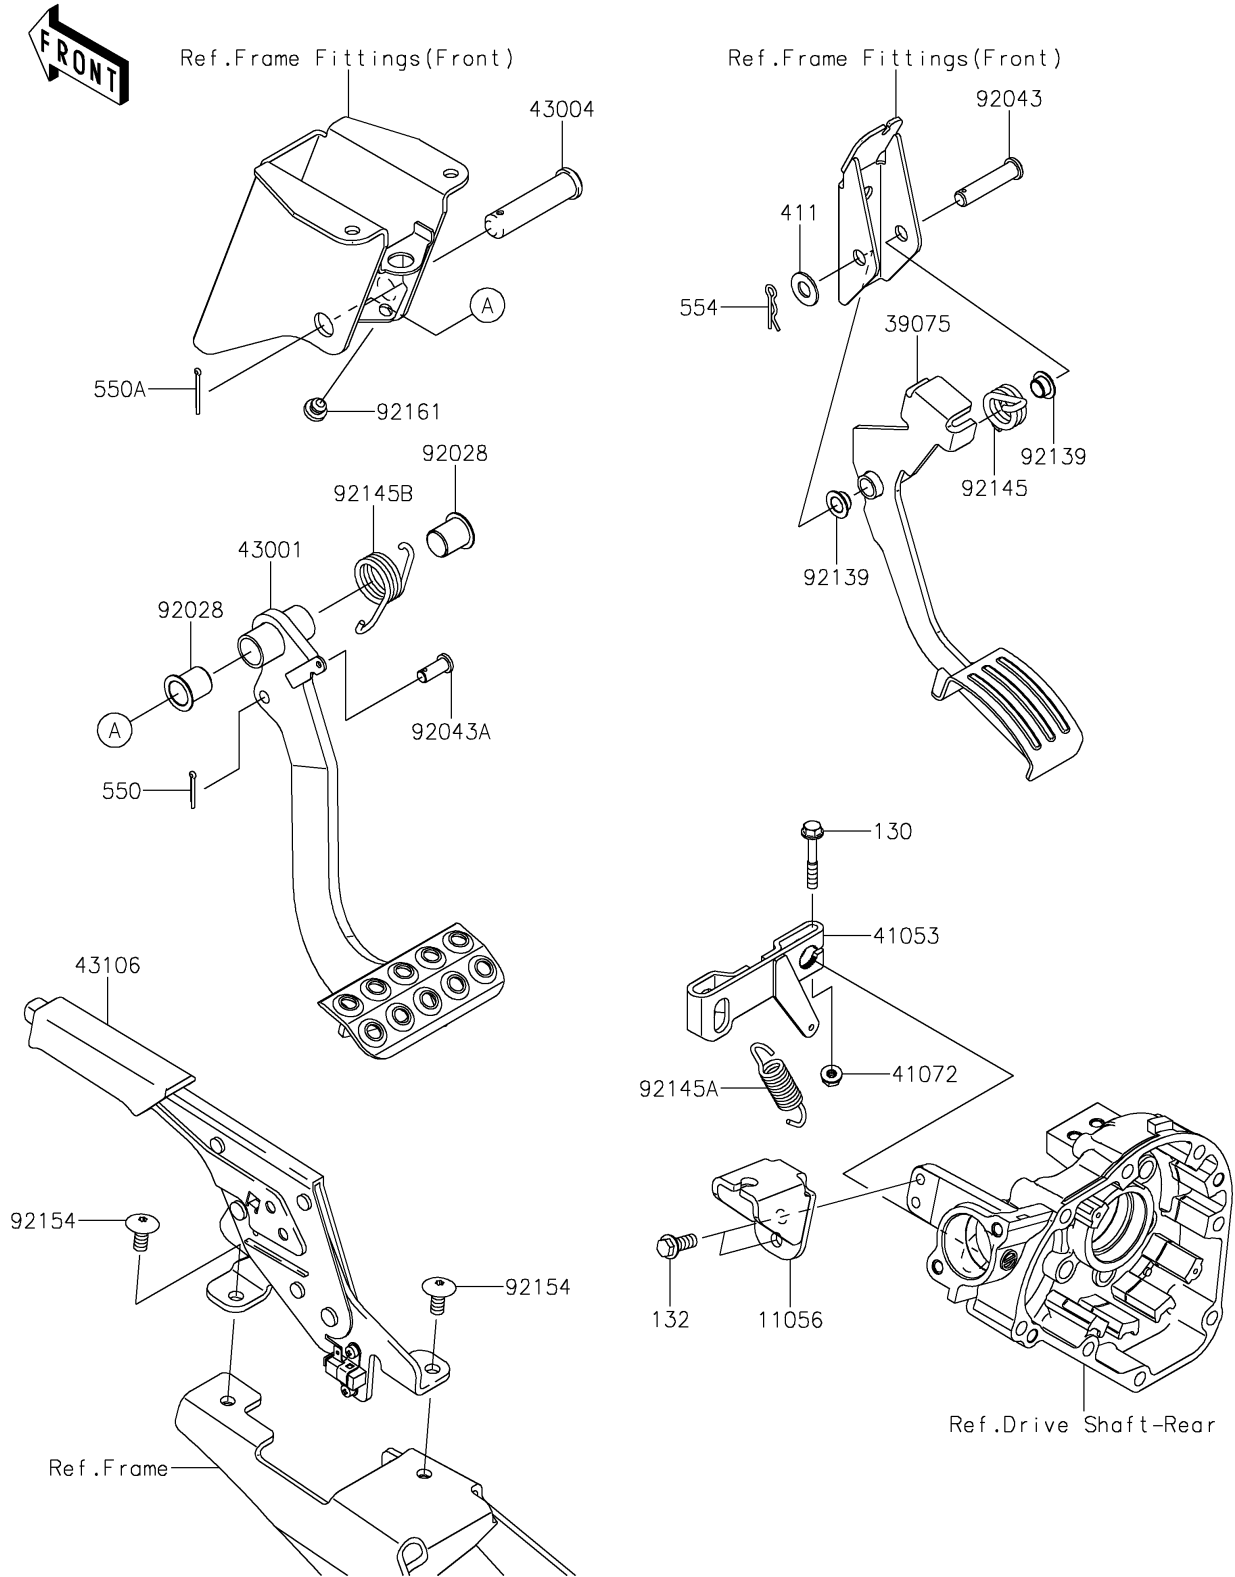

2025 TERYX4™ PARTS DIAGRAM

Brake Pedal/Throttle Lever

F2260

2025 TERYX4™ PARTS LIST

Brake Pedal/Throttle Lever

ITEM NAME	PART NUMBER	QUANTITY
BRACKET (Ref # 11056)	11056-2267	1
LEVER-THROTTLE (Ref # 39075)	39075-0019	1
LEVER-BRAKE CAM (Ref # 41053)	41053-0023	1
NUT,6MM (Ref # 41072)	41072-007	1
LEVER-BRAKE,PEDAL (Ref # 43001)	43001-0739	1
SHAFT-BRAKE (Ref # 43004)	43004-1128	1
LEVER-ASSY-PARKING BRAKE (Ref # 43106)	43106-0009	1
BUSHING (Ref # 92028)	92028-1571	2
PIN,10X42.5 (Ref # 92043)	92043-0707	1
PIN (Ref # 92043A)	92043-1039	1
BUSHING (Ref # 92139)	92139-0230	2
SPRING,THROTTLE (Ref # 92145)	92145-0831	1
SPRING,BRAKE CAM LEVER (Ref # 92145A)	92145-0880	1
SPRING,BRAKE PEDAL RETURN (Ref # 92145B)	92145-1615	1
BOLT-FLANGED,8X18 (Ref # 92154)	92154-2692	2
DAMPER (Ref # 92161)	92161-1084	1
BOLT-FLANGED,6X40 (Ref # 130)	130CA0640	1
BOLT-FLANGED-SMALL,8X20 (Ref # 132)	132BA0820	2
WASHER-PLAIN,10MM (Ref # 411)	411AA1000	1
PIN-COTTER,2.5X18 (Ref # 550)	550AA2518	1
PIN-COTTER,2.5X25 (Ref # 550A)	550AA2525	1
PIN-SNAP,10MM (Ref # 554)	554DA1000	1