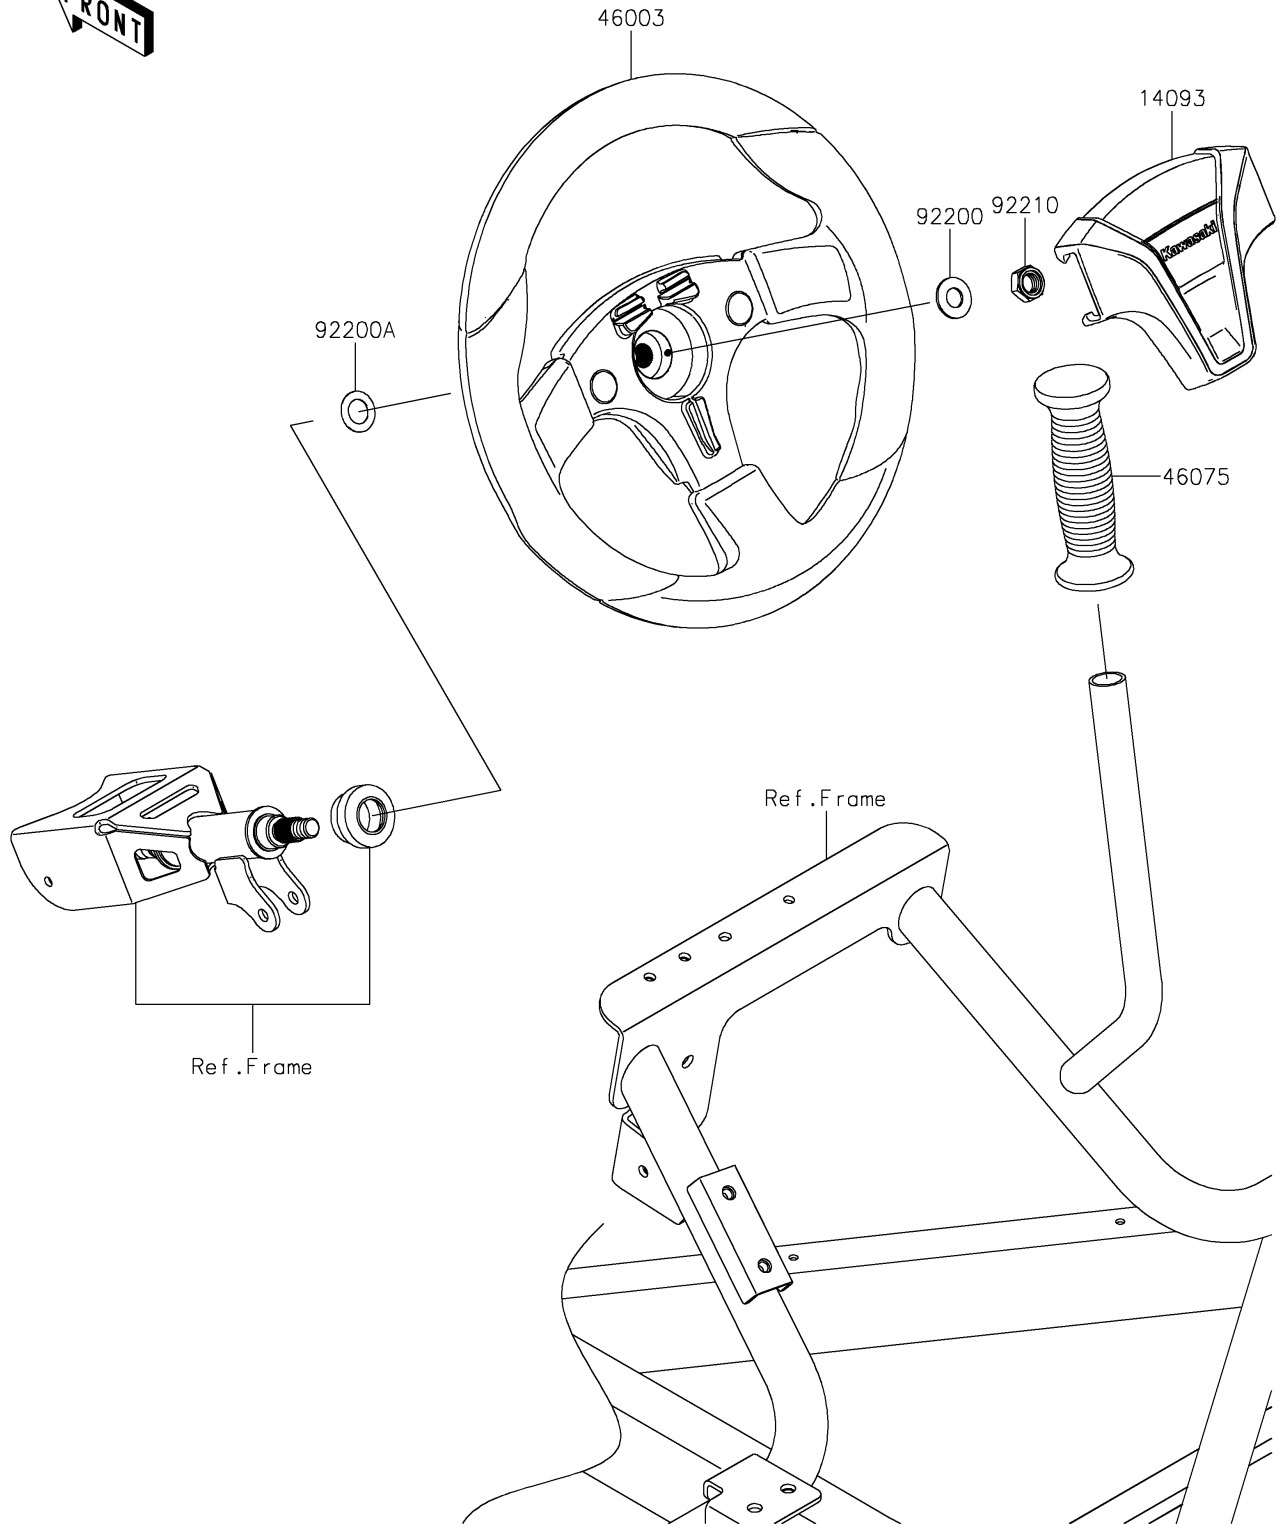

2022 TERYX4™ PARTS DIAGRAM

Steering Wheel

F2311

2022 TERYX4™ PARTS LIST

Steering Wheel

ITEM NAME	PART NUMBER	QUANTITY
COVER,HANDLE (Ref # 14093)	14093-0803	1
HANDLE (Ref # 46003)	46003-0809	1
GRIP (Ref # 46075)	46075-0582	1
WASHER,12.1X25X1.6 (Ref # 92200)	92200-0455	1
WASHER,15X25X1.6 (Ref # 92200A)	92200-0460	1
NUT,LOCK,12MM (Ref # 92210)	92210-1249	1