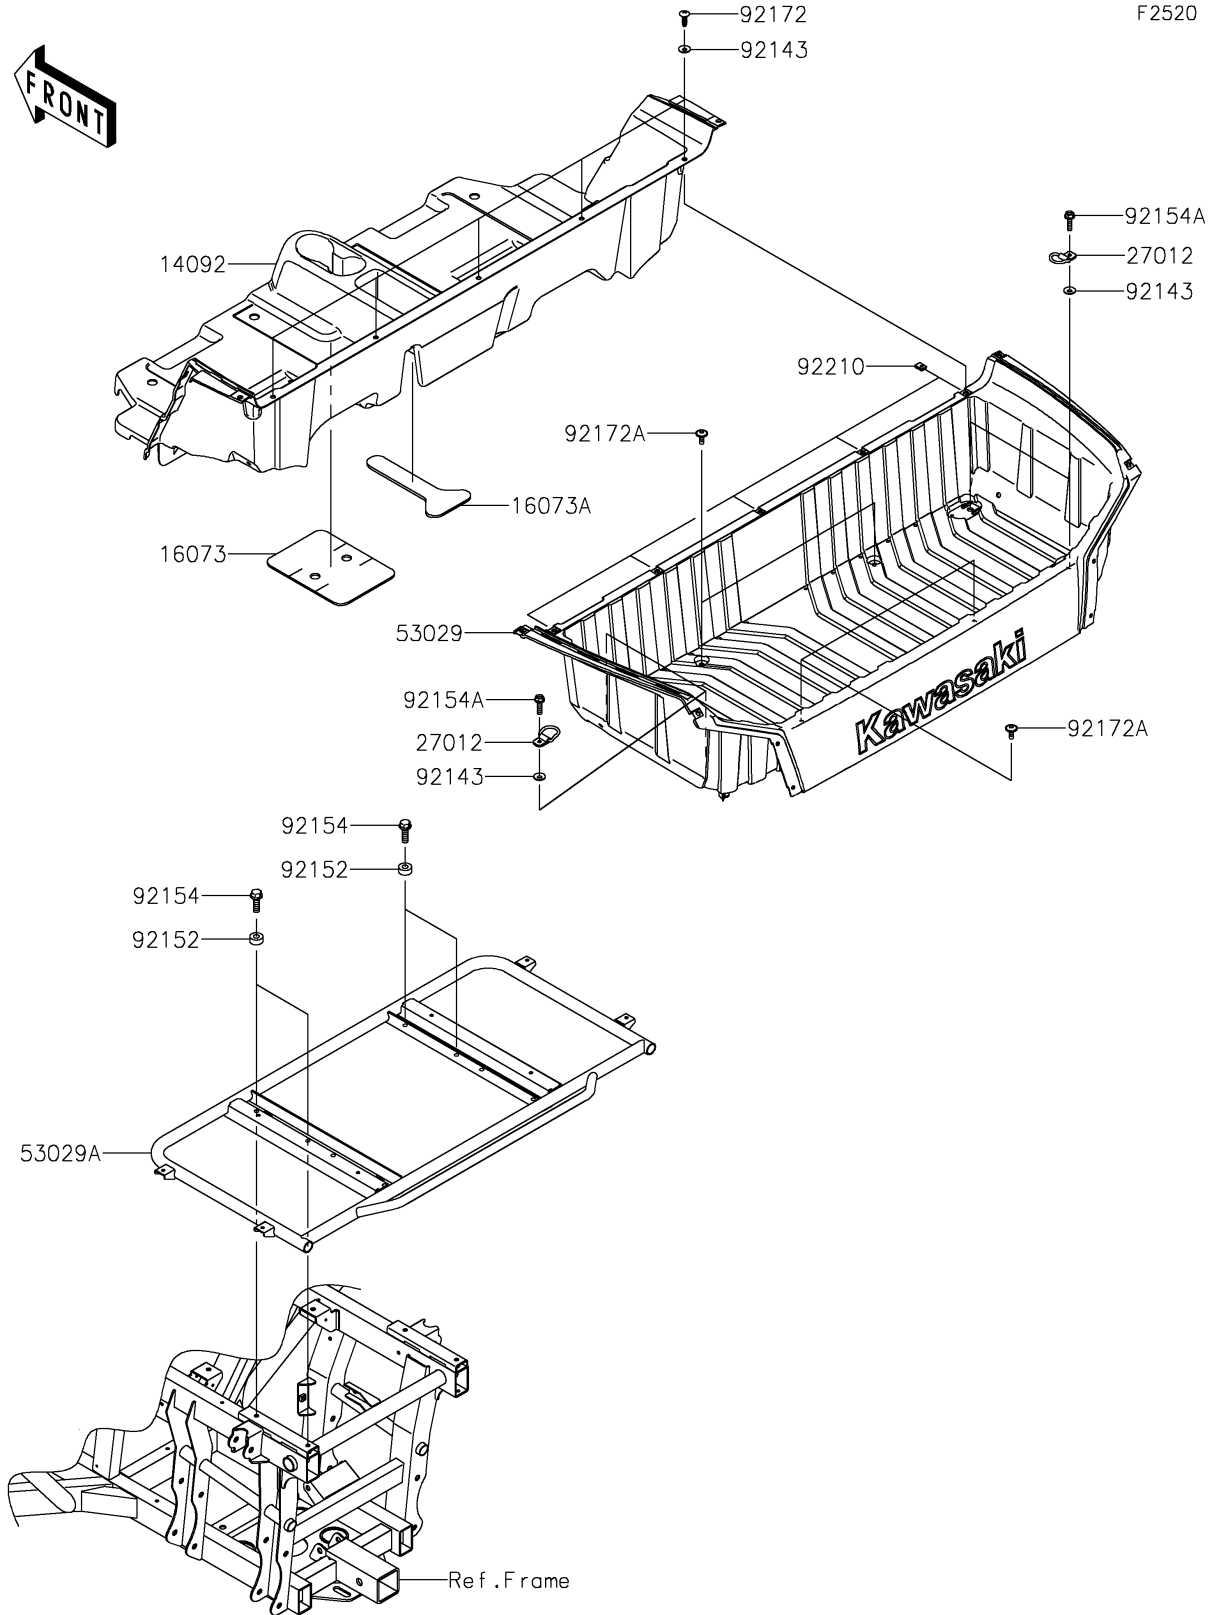

2025 Teryx4 PARTS DIAGRAM

Carrier(s)

2025 Teryx4 PARTS LIST

Carrier(s)

ITEM NAME	PART NUMBER	QUANTITY
COVER,RR CONSOLE (Ref # 14092)	14092-1057	1
INSULATOR,CENTER CONSOLE (Ref # 16073)	16073-0803	1
INSULATOR (Ref # 16073A)	16073-0842	1
HOOK (Ref # 27012)	27012-0783	4
CARRIER (Ref # 53029)	53029-0309	1
CARRIER (Ref # 53029A)	53029-0352	1
COLLAR (Ref # 92143)	92143-1087	9
COLLAR,8.2X18X8 (Ref # 92152)	92152-1553	4
BOLT,FLANGED,8X25 (Ref # 92154)	92154-1302	4
BOLT,FLANGED,6X22 (Ref # 92154A)	92154-1356	4
SCREW,TAPPING,6X20 (Ref # 92172)	92172-0488	5
SCREW,6X16 (Ref # 92172A)	92172-0711	4
NUT,LEAF SPRING,6MM (Ref # 92210)	92210-0624	5