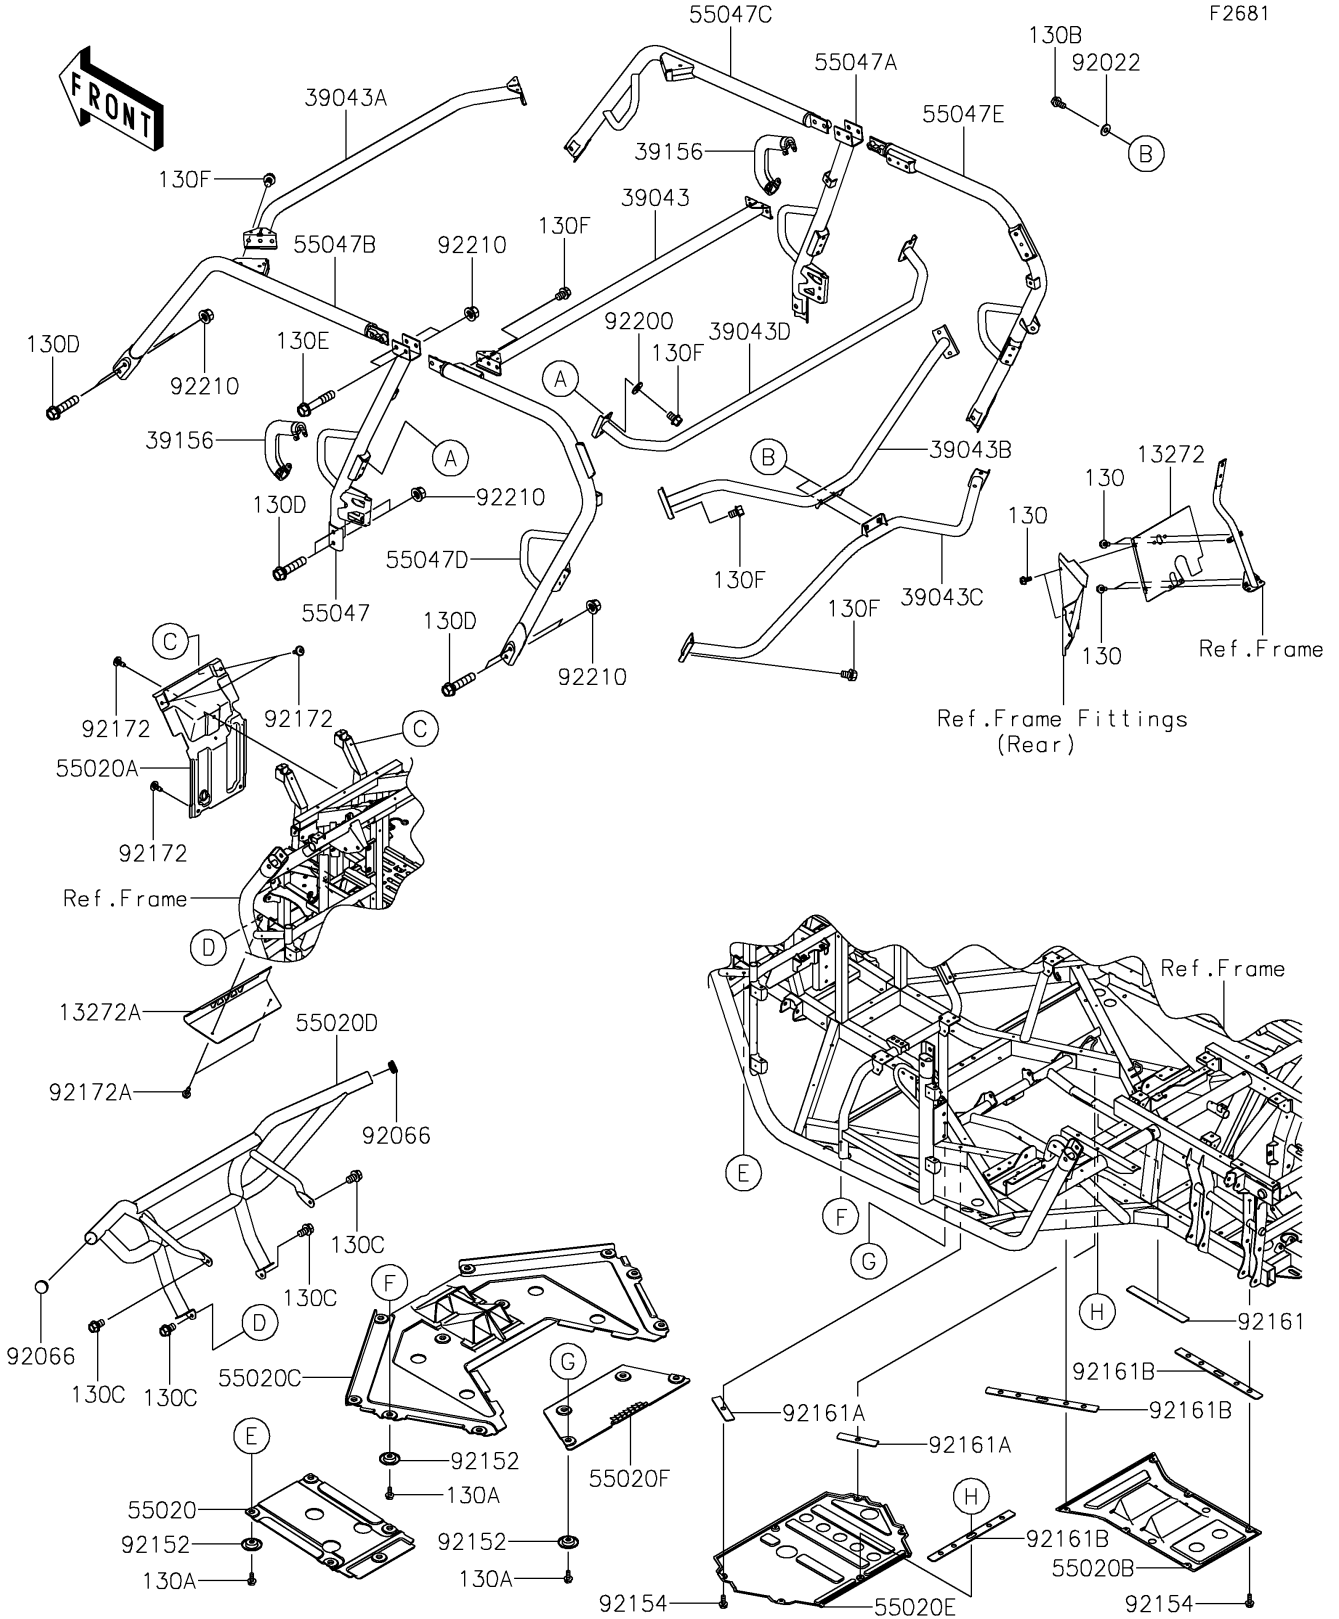

2024 Teryx4™ PARTS DIAGRAM

Guards/Cab Frame

F2681

2024 Teryx4™ PARTS LIST

Guards/Cab Frame

ITEM NAME	PART NUMBER	QUANTITY
PLATE (Ref # 13272)	13272-2064	1
PLATE,FRONT,T.BLACK (Ref # 13272A)	13272-2232-388	1
CROSSMEMBER-COMP,UPP,RR,T.BLK (Ref # 39043)	39043-0009-388	1
CROSSMEMBER-COMP,UPP,FR,T.BLK (Ref # 39043A)	39043-0010-388	1
CROSSMEMBER-COMP,UPP,T.BLACK (Ref # 39043B)	39043-0011-388	1
CROSSMEMBER-COMP,LWR,T.BLACK (Ref # 39043C)	39043-0012-388	1
CROSSMEMBER-COMP,CNT,LWR,T.BLK (Ref # 39043D)	39043-0325-388	1
PAD,SHOULDER (Ref # 39156)	39156-0939	2
GUARD,SKID,FR (Ref # 55020)	55020-0723	1
GUARD,FR FRAME (Ref # 55020A)	55020-0741	1
GUARD,SKID,RR (Ref # 55020B)	55020-0812	1
GUARD,SKID,FR MIDDLE (Ref # 55020C)	55020-0890	1
GUARD,FRONT,T.BLACK (Ref # 55020D)	55020-1859-388	1
GUARD,SKID,CNT (Ref # 55020E)	55020-1884	1
GUARD (Ref # 55020F)	55020-1951	1
BAR-COMP,B-PILLAR,LH,T.BLACK (Ref # 55047)	55047-0357-388	1
BAR-COMP,B-PILLAR,RH,T.BLACK (Ref # 55047A)	55047-0358-388	1
BAR-COMP,A-PILLAR,LH,T.BLACK (Ref # 55047B)	55047-0368-388	1
BAR-COMP,A-PILLAR,RH,T.BLACK (Ref # 55047C)	55047-0369-388	1
BAR-COMP,C-PILLAR,LH,T.BLACK (Ref # 55047D)	55047-0370-388	1
BAR-COMP,C-PILLAR,RH,T.BLACK (Ref # 55047E)	55047-0371-388	1
WASHER,8.5X20X1.6,BLACK (Ref # 92022)	92022-1317	2
PLUG,42MM (Ref # 92066)	92066-0830	2
COLLAR (Ref # 92152)	92152-0784	19
BOLT,FLANGED,6X16 (Ref # 92154)	92154-0887	12
DAMPER,32X270X3 (Ref # 92161)	92161-1597	1
DAMPER,32X140X3 (Ref # 92161A)	92161-2428	2
DAMPER,32X390X3 (Ref # 92161B)	92161-2429	5
SCREW,6X16 (Ref # 92172)	92172-0826	4