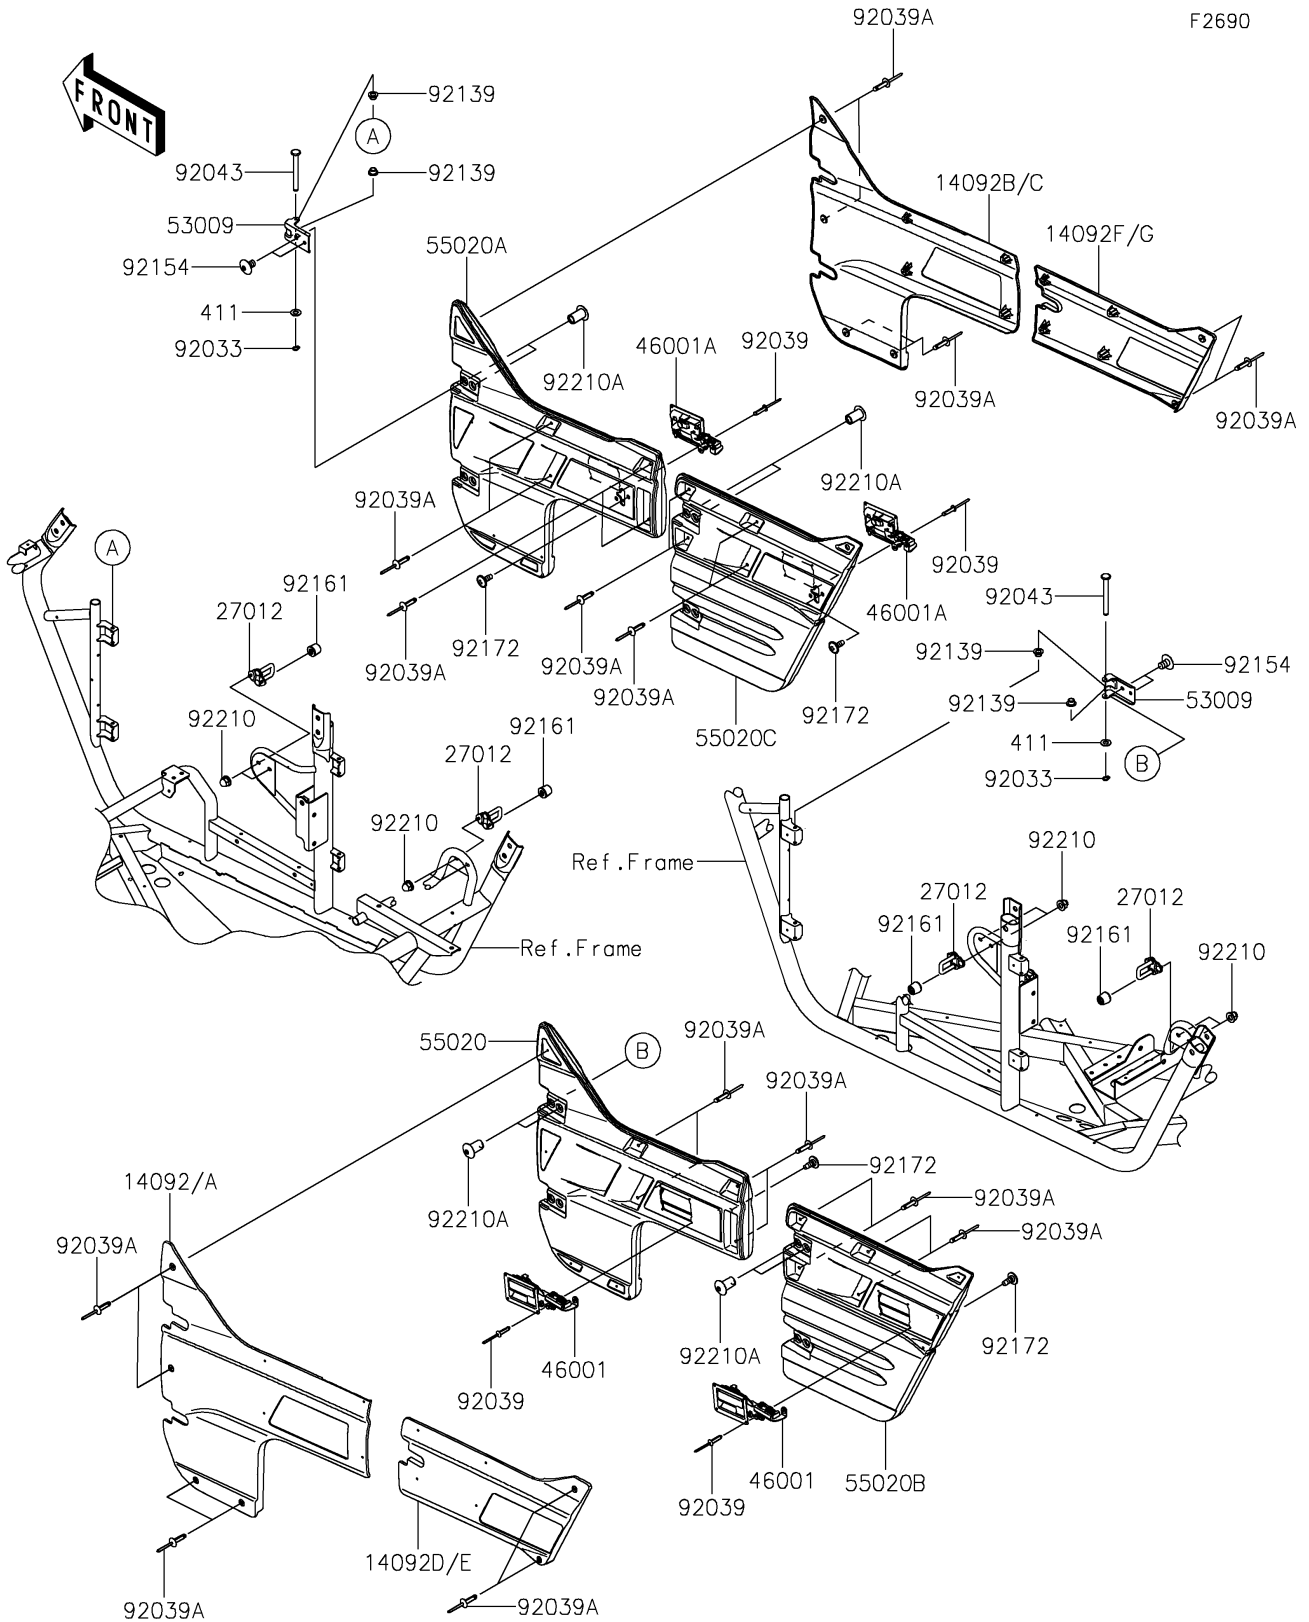

# 2024 Teryx4™ PARTS DIAGRAM

Door

F2690

## 2024 Teryx4™ PARTS LIST

### Door

ITEM NAME	PART NUMBER	QUANTITY
COVER,SIDE GUARD,FR,LH,S.BLACK (Ref # 14092A)	14092-0748-839	1
COVER,SIDE GUARD,FR,RH,S.BLACK (Ref # 14092C)	14092-0749-839	1
COVER,SIDE GUARD,RR,LH,S.BLACK (Ref # 14092E)	14092-0751-839	1
COVER,SIDE GUARD,RR,RH,S.BLACK (Ref # 14092G)	14092-0752-839	1
HOOK (Ref # 27012)	27012-0705	4
HANDLE-ASSY,SIDE GUARD,LH (Ref # 46001)	46001-0556	2
HANDLE-ASSY,SIDE GUARD,RH (Ref # 46001A)	46001-0557	2
HINGE (Ref # 53009)	53009-0303	8
GUARD,SIDE,FR,LH (Ref # 55020)	55020-0737	1
GUARD,SIDE,FR,RH (Ref # 55020A)	55020-0738	1
GUARD,SIDE,RR,LH (Ref # 55020B)	55020-0739	1
GUARD,SIDE,RR,RH (Ref # 55020C)	55020-0740	1
RING-SNAP (Ref # 92033)	92033-0719	8
RIVET,4.0X17.5 (Ref # 92039)	92039-0703	16
RIVET,5X23.3 (Ref # 92039A)	92039-0769	28
PIN,6X56 (Ref # 92043)	92043-0743	8
BUSHING,6X8X6 (Ref # 92139)	92139-0709	16
BOLT,TORX,8X13 (Ref # 92154)	92154-1911	16
DAMPER,9X28X24.3 (Ref # 92161)	92161-1456	4
SCREW,6X16 (Ref # 92172)	92172-0711	8
NUT,CAP,6MM (Ref # 92210)	92210-0003	8
NUT,TORX,8MM (Ref # 92210A)	92210-1442	16
WASHER-PLAIN,6MM (Ref # 411)	411AB0600	8