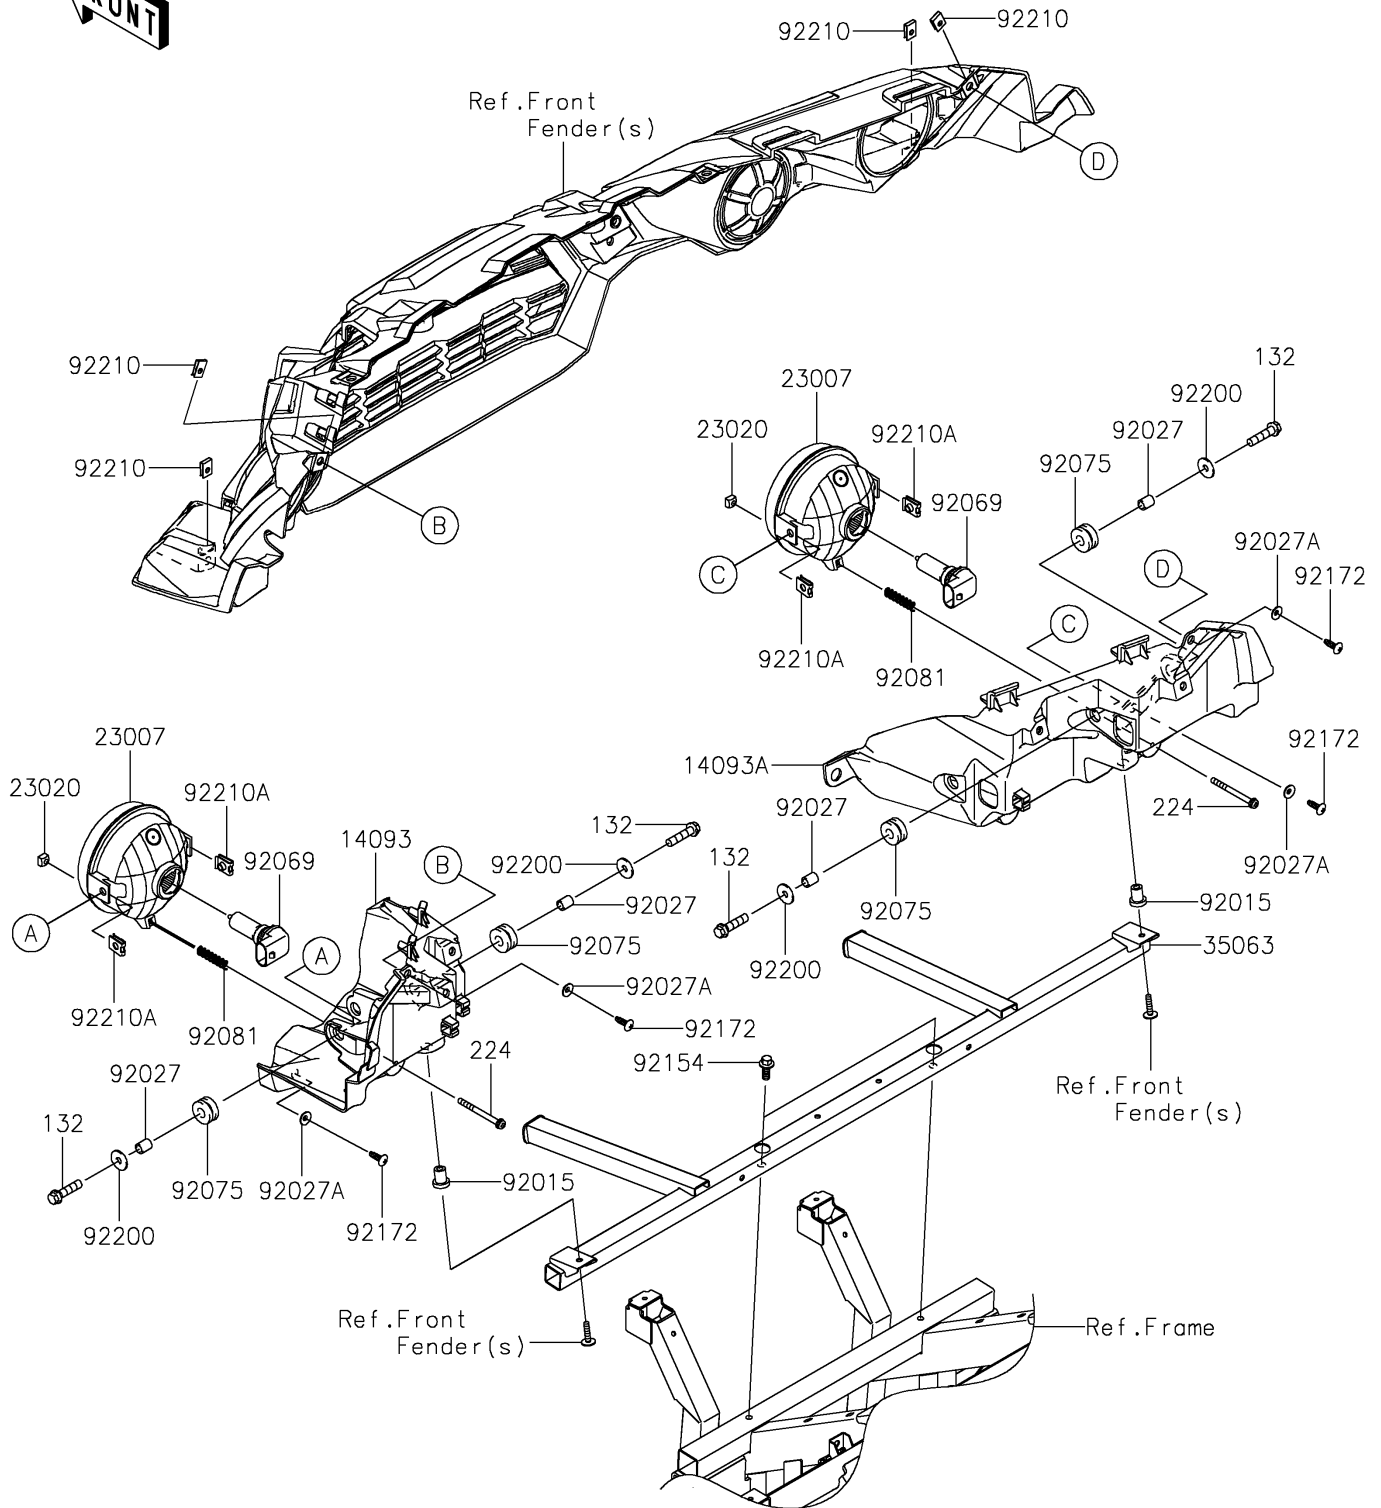

2023 Teryx4 PARTS DIAGRAM

Headlight(s)

F2710

2023 Teryx4 PARTS LIST

Headlight(s)

ITEM NAME	PART NUMBER	QUANTITY
COVER,HEADLIGHT,LH (Ref # 14093)	14093-0207	1
COVER,HEADLIGHT,RH (Ref # 14093A)	14093-0208	1
LENS-COMP,HEAD LAMP (Ref # 23007)	23007-0220	2
NUT,4MM,FOCUS ADJUST (Ref # 23020)	23020-018	2
STAY,HEADLAMP (Ref # 35063)	35063-1405	1
NUT,RUBBER,6MM (Ref # 92015)	92015-1692	2
COLLAR,6.8X10X12 (Ref # 92027)	92027-162	4
COLLAR (Ref # 92027A)	92027-4020	4
BULB,12V 35/35W (Ref # 92069)	92069-0102	2
DAMPER,10X24X12 (Ref # 92075)	92075-1690	4
SPRING,FOCUS ADJUST (Ref # 92081)	92081-1896	2
BOLT,FLANGED,8X20 (Ref # 92154)	92154-1226	2
SCREW,TAPPING,6X20 (Ref # 92172)	92172-0883	4
WASHER,6.5X20X1.6 (Ref # 92200)	92200-0283	4
NUT,LEAF SPRING,6MM (Ref # 92210)	92210-0624	4
NUT (Ref # 92210A)	92210-1125	4
BOLT-FLANGED-SMALL,6X25 (Ref # 132)	132BA0625	4
SCREW-PAN-WP-CROS,4X45 (Ref # 224)	224AA0445	2