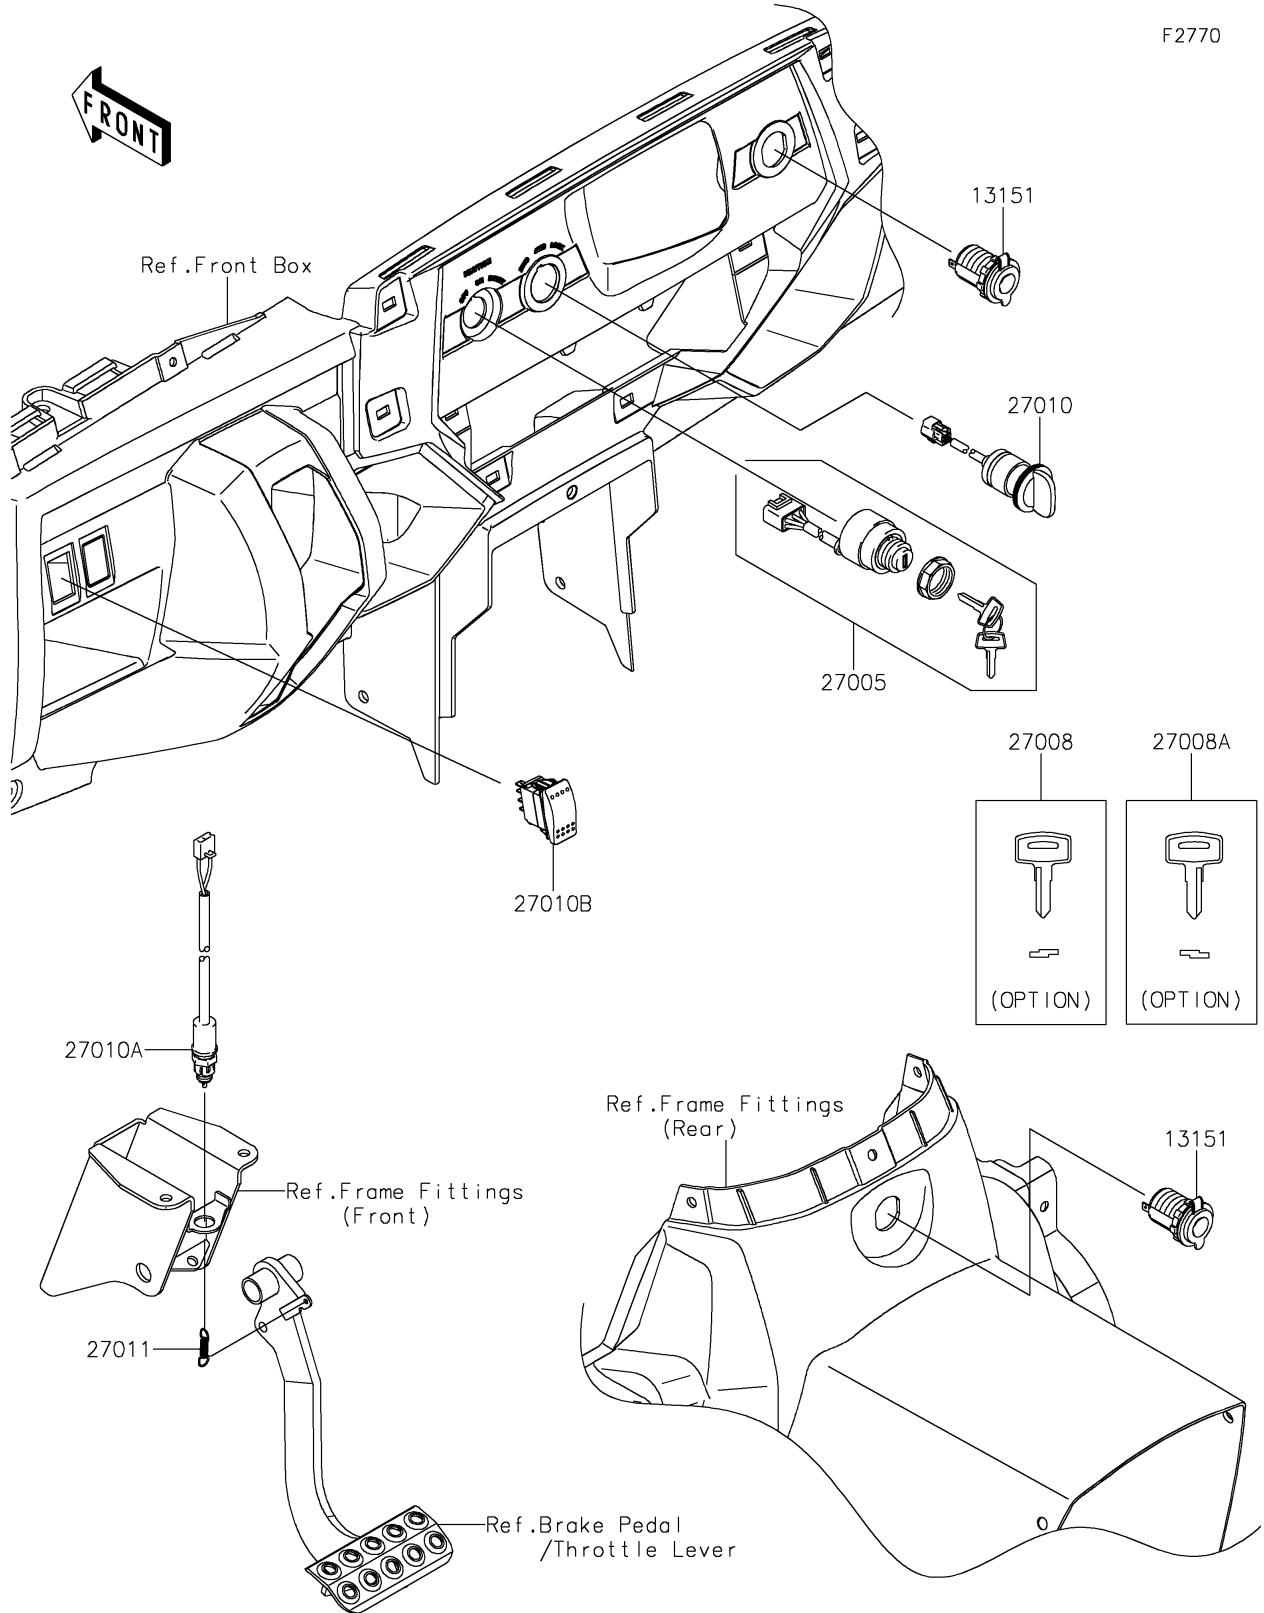

2023 TERYX4™ PARTS DIAGRAM

Ignition Switch

2023 TERYX4™ PARTS LIST

Ignition Switch

ITEM NAME	PART NUMBER	QUANTITY
SWITCH-COMP,OUTLET,12V (Ref # 13151)	13151-0556	2
SWITCH-ASSY-IGNITION (Ref # 27005)	27005-0036	1
KEY-LOCK,BLANK (Ref # 27008)	27008-1153	1
KEY-LOCK,BLANK (Ref # 27008A)	27008-1157	1
SWITCH (Ref # 27010)	27010-0706	1
SWITCH,BRAKE (Ref # 27010A)	27010-0724	1
SWITCH,OUTER (Ref # 27010B)	27010-0806	1
SPRING,BRAKE LAMP SWITCH (Ref # 27011)	27011-006	1