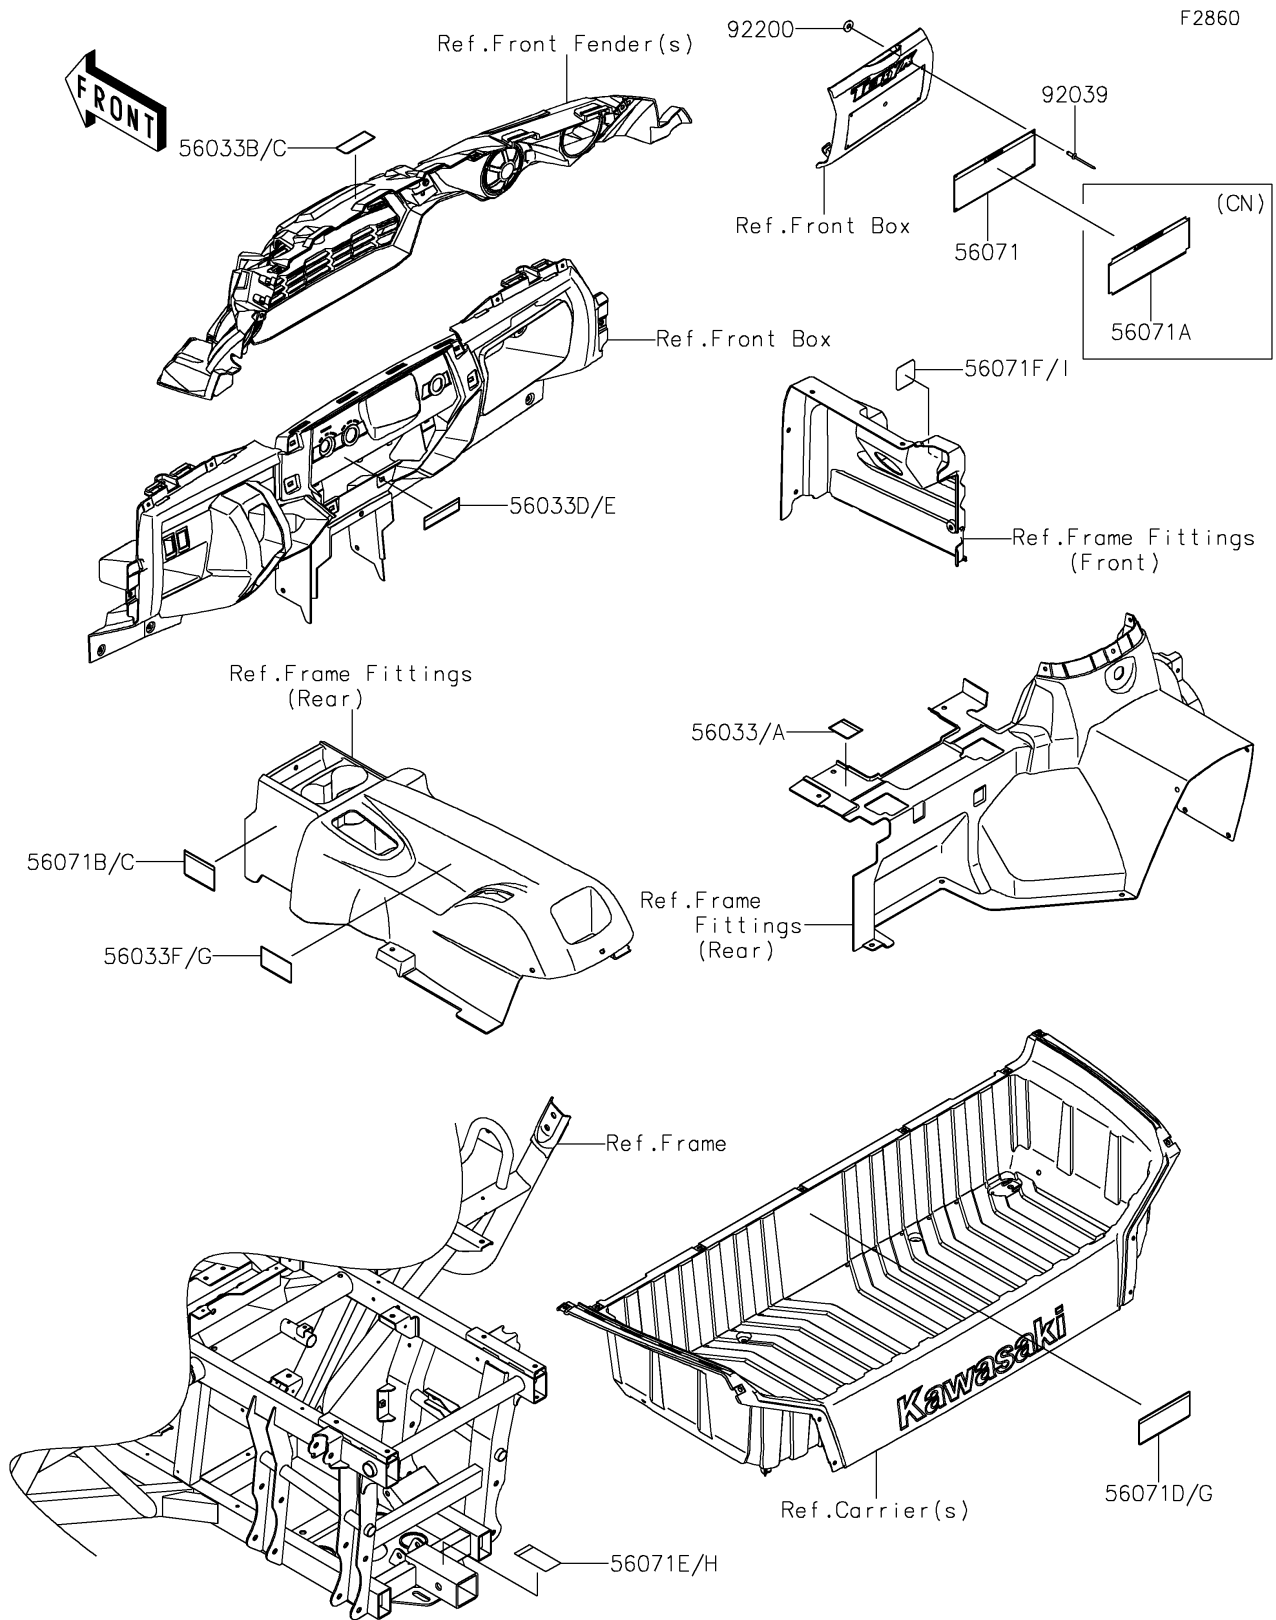

# 2022 TERYX4™ PARTS DIAGRAM

Labels

## 2022 TERYX4™ PARTS LIST

### Labels

| ITEM NAME                                     | PART NUMBER | QUANTITY |
|-----------------------------------------------|-------------|----------|
| LABEL-MANUAL,OIL MAINTENANCE (Ref # 56033)    | 56033-0372  | 1        |
| LABEL-MANUAL,OIL MAINTENANCE (Ref # 56033A)   | 56033-0373  | 1        |
| LABEL-MANUAL,AIR CLEANER (Ref # 56033B)       | 56033-0724  | 1        |
| LABEL-MANUAL,AIR CLEANER (Ref # 56033C)       | 56033-0731  | 1        |
| LABEL-MANUAL,SHIFT NOTICE (Ref # 56033D)      | 56033-0822  | 1        |
| LABEL-MANUAL,SHIFT NOTICE (Ref # 56033E)      | 56033-0826  | 1        |
| LABEL-MANUAL,DRIVE BELT (Ref # 56033F)        | 56033-0996  | 1        |
| LABEL-MANUAL,DRIVE BELT (Ref # 56033G)        | 56033-1000  | 1        |
| LABEL-WARNING (Ref # 56071)                   | 56071-0500  | 1        |
| LABEL-WARNING,GENERAL (Ref # 56071A)          | 56071-0501  | 1        |
| LABEL-WARNING,TIRE (Ref # 56071B)             | 56071-0504  | 1        |
| LABEL-WARNING,TIRE (Ref # 56071C)             | 56071-0505  | 1        |
| LABEL-WARNING,CARGO (Ref # 56071D)            | 56071-0584  | 1        |
| LABEL-WARNING,TRAILER HITCH (Ref # 56071E)    | 56071-0586  | 1        |
| LABEL-WARNING,GASOLINE (Ref # 56071F)         | 56071-0588  | 1        |
| LABEL-WARNING,CARGO (Ref # 56071G)            | 56071-0589  | 1        |
| LABEL-WARNING,TRAILER HITCH (Ref # 56071H)    | 56071-0591  | 1        |
| LABEL-WARNING,GASOLINE(FRENCH) (Ref # 56071I) | 56071-0593  | 1        |
| RIVET,3.2X8 (Ref # 92039)                     | 92039-3763  | 4        |
| WASHER,3.5X8X1 (Ref # 92200)                  | 92200-1251  | 4        |