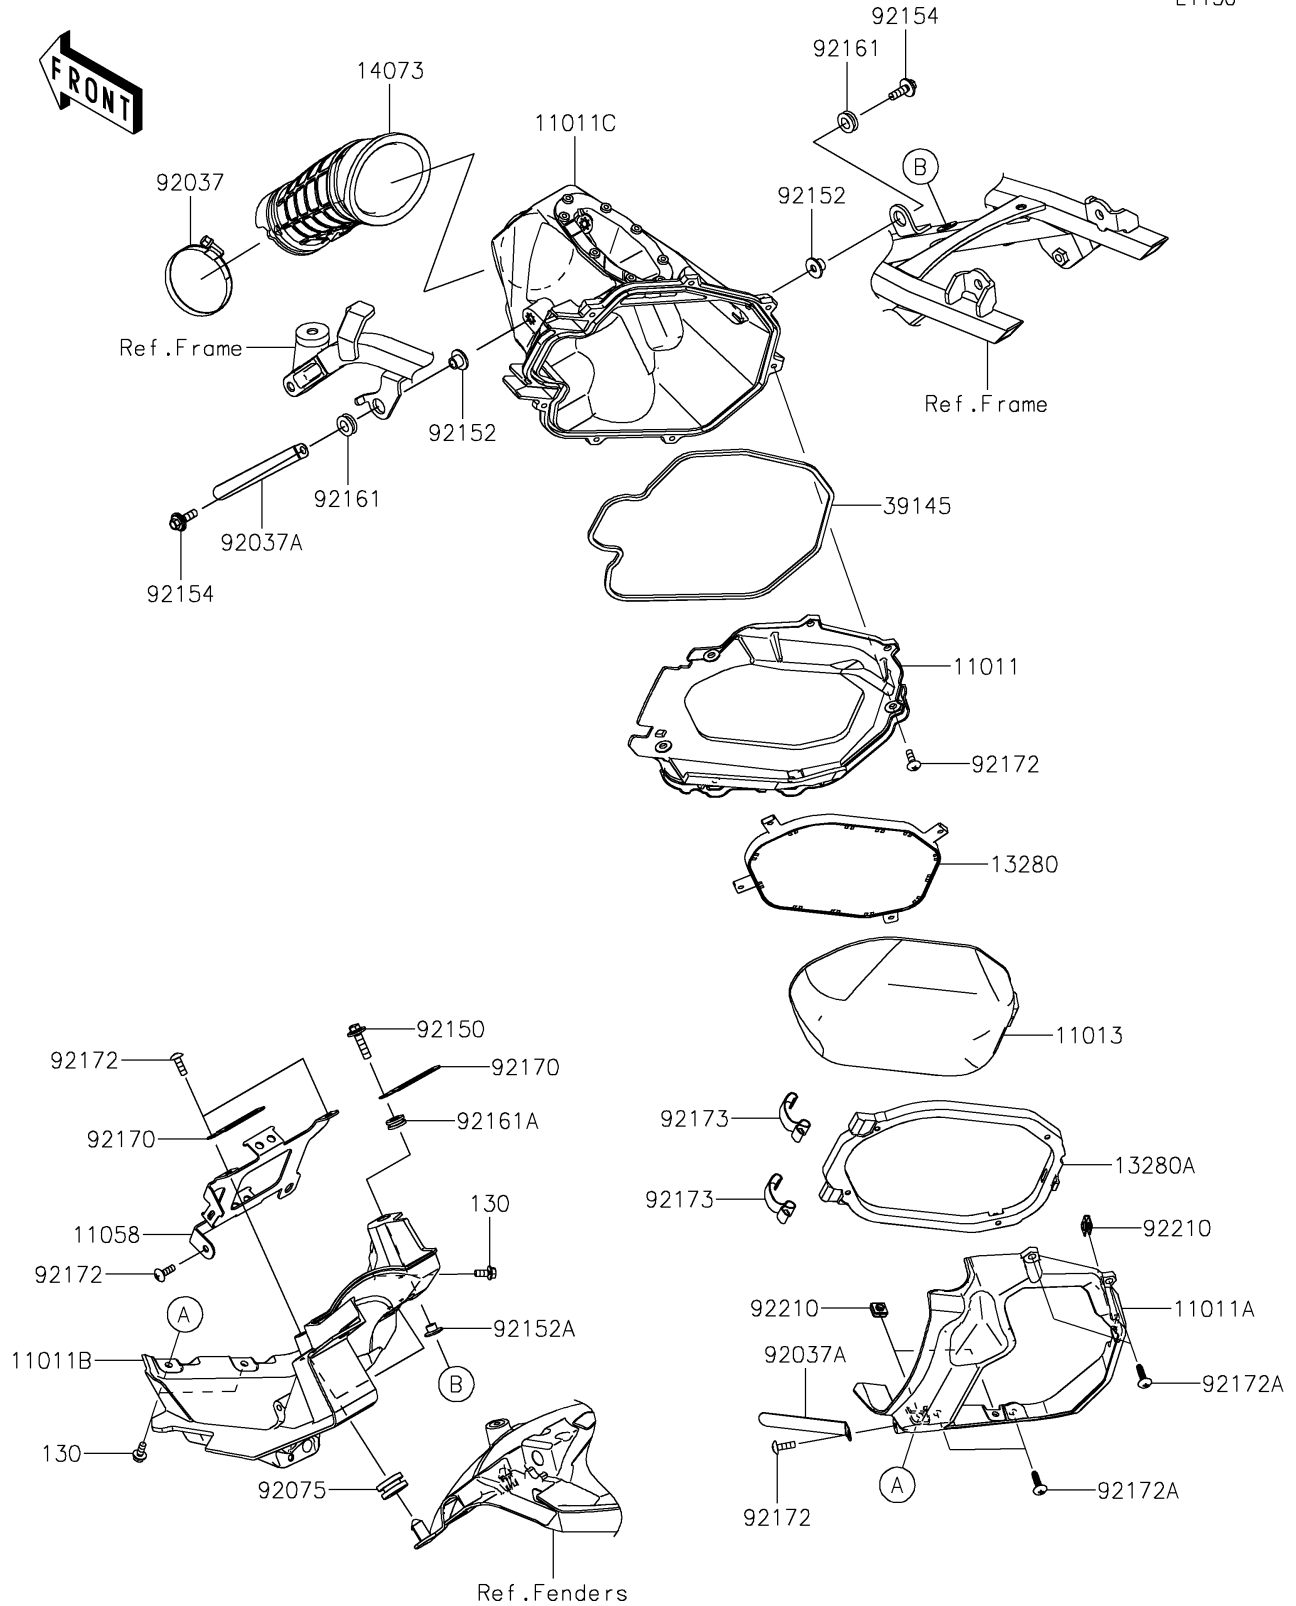

# 2025 KX™ 250X PARTS DIAGRAM

## Air Cleaner

E1130

## 2025 KX™ 250X PARTS LIST

### Air Cleaner

ITEM NAME	PART NUMBER	QUANTITY
CASE-AIR FILTER,MID PLATE,EBY (Ref # 11011)	11011-1683-6C	1
CASE-AIR FILTER,MUDGUARD,EBONY (Ref # 11011A)	11011-1684-6C	1
CASE-AIR FILTER,RR,L.GREEN (Ref # 11011B)	11011-1685-290	1
CASE-AIR FILTER,FR (Ref # 11011C)	11011-1688	1
ELEMENT-AIR FILTER (Ref # 11013)	11013-0843	1
BRACKET,ECU (Ref # 11058)	11058-2157	1
HOLDER,ELEMENT (Ref # 13280)	13280-1377	1
HOLDER,ELEMENT BASE (Ref # 13280A)	13280-1400	1
DUCT (Ref # 14073)	14073-1972	1
TRIM-SEAL (Ref # 39145)	39145-0790	1
CLAMP,RESERVE TANK (Ref # 92037)	92037-1586	1
CLAMP (Ref # 92037A)	92037-1993	2
DAMPER,10X24X12 (Ref # 92075)	92075-1690	2
BOLT,6X25 (Ref # 92150)	92150-1829	1
COLLAR (Ref # 92152)	92152-1449	2
COLLAR,6.3X8.3X16 (Ref # 92152A)	92152-1602	1
BOLT,FLANGED,6X20 (Ref # 92154)	92154-1268	2
DAMPER (Ref # 92161)	92161-0266	2
DAMPER,8.3X16X6.4 (Ref # 92161A)	92161-1848	1
CLAMP (Ref # 92170)	92170-1514	2
SCREW,TAPPING,5X16 (Ref # 92172)	92172-0175	7
SCREW,TAPPING,5X20 (Ref # 92172A)	92172-0382	4
CLAMP (Ref # 92173)	92173-2655	2
NUT (Ref # 92210)	92210-0571	3
BOLT-FLANGED,5X12 (Ref # 130)	130BB0512	3