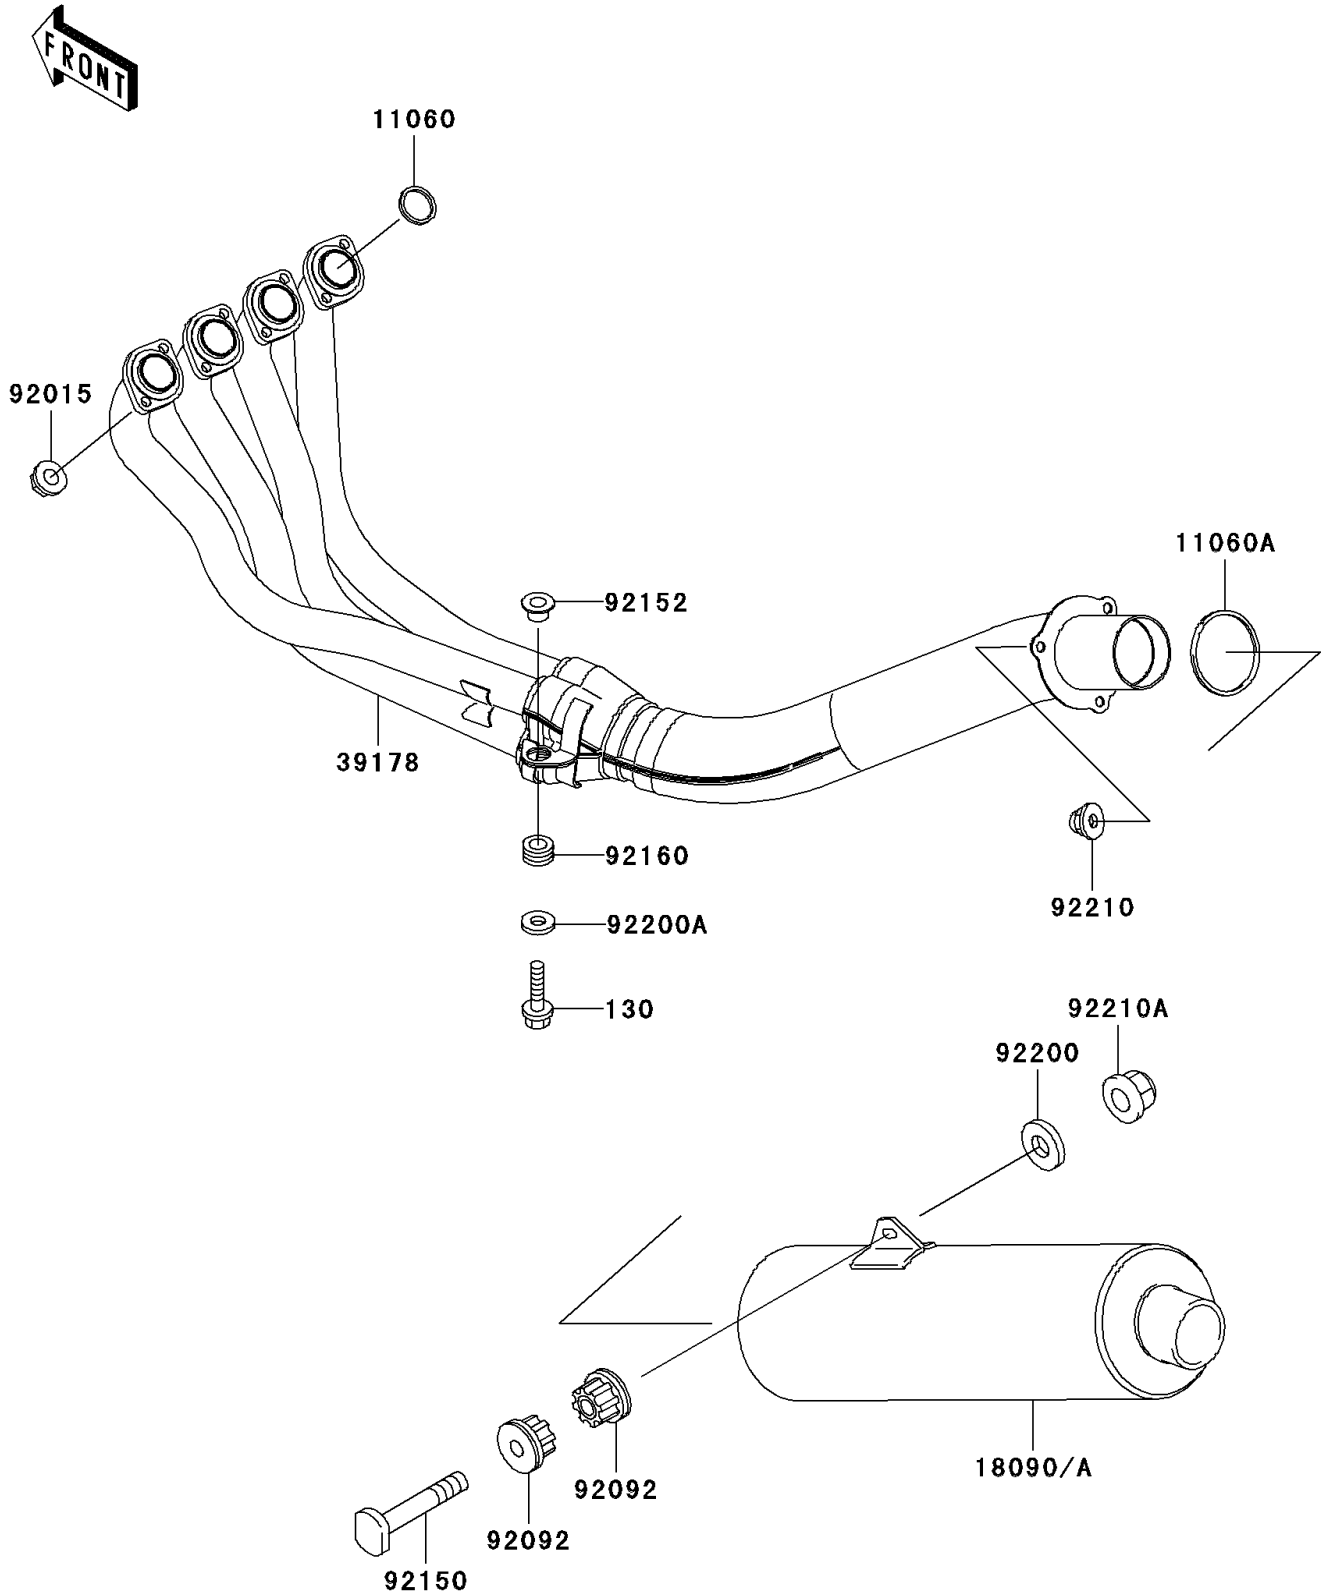

# 2001 Ninja® ZX™-6R PARTS DIAGRAM

Muffler(s)

E1140

## 2001 Ninja® ZX™-6R PARTS LIST

### Muffler(s)

ITEM NAME	PART NUMBER	QUANTITY
BOLT-FLANGED (Ref # 130)	130Z0835	1
GASKET,EXHAUST PIPE (Ref # 11060)	11060-1203	4
GASKET,MUFFLER CONNECTING (Ref # 11060A)	11060-1813	1
MANIFOLD-COMP-EXHAUST (Ref # 39178)	39178-1318	1
NUT,8MM (Ref # 92015)	92015-1402	8
BUSHING-RUBBER,MUFFLER (Ref # 92092)	92092-1013	2
BOLT,10X55 (Ref # 92150)	92150-1792	1
COLLAR (Ref # 92152)	92152-1211	1
DAMPER,MUFFLER (Ref # 92160)	92160-1543	1
WASHER,10.5X25X2.0 (Ref # 92200)	92200-1377	1
WASHER,8.5X28X3.2 (Ref # 92200A)	92200-1392	1
NUT,CAP,8MM (Ref # 92210)	92210-1120	3
NUT,CAP,10MM (Ref # 92210A)	92210-1121	1
BODY-COMP-MUFFLER (Ref # 18090)	18090-1820	1
BODY-COMP-MUFFLER (Ref # 18090A)	18090-1821	1