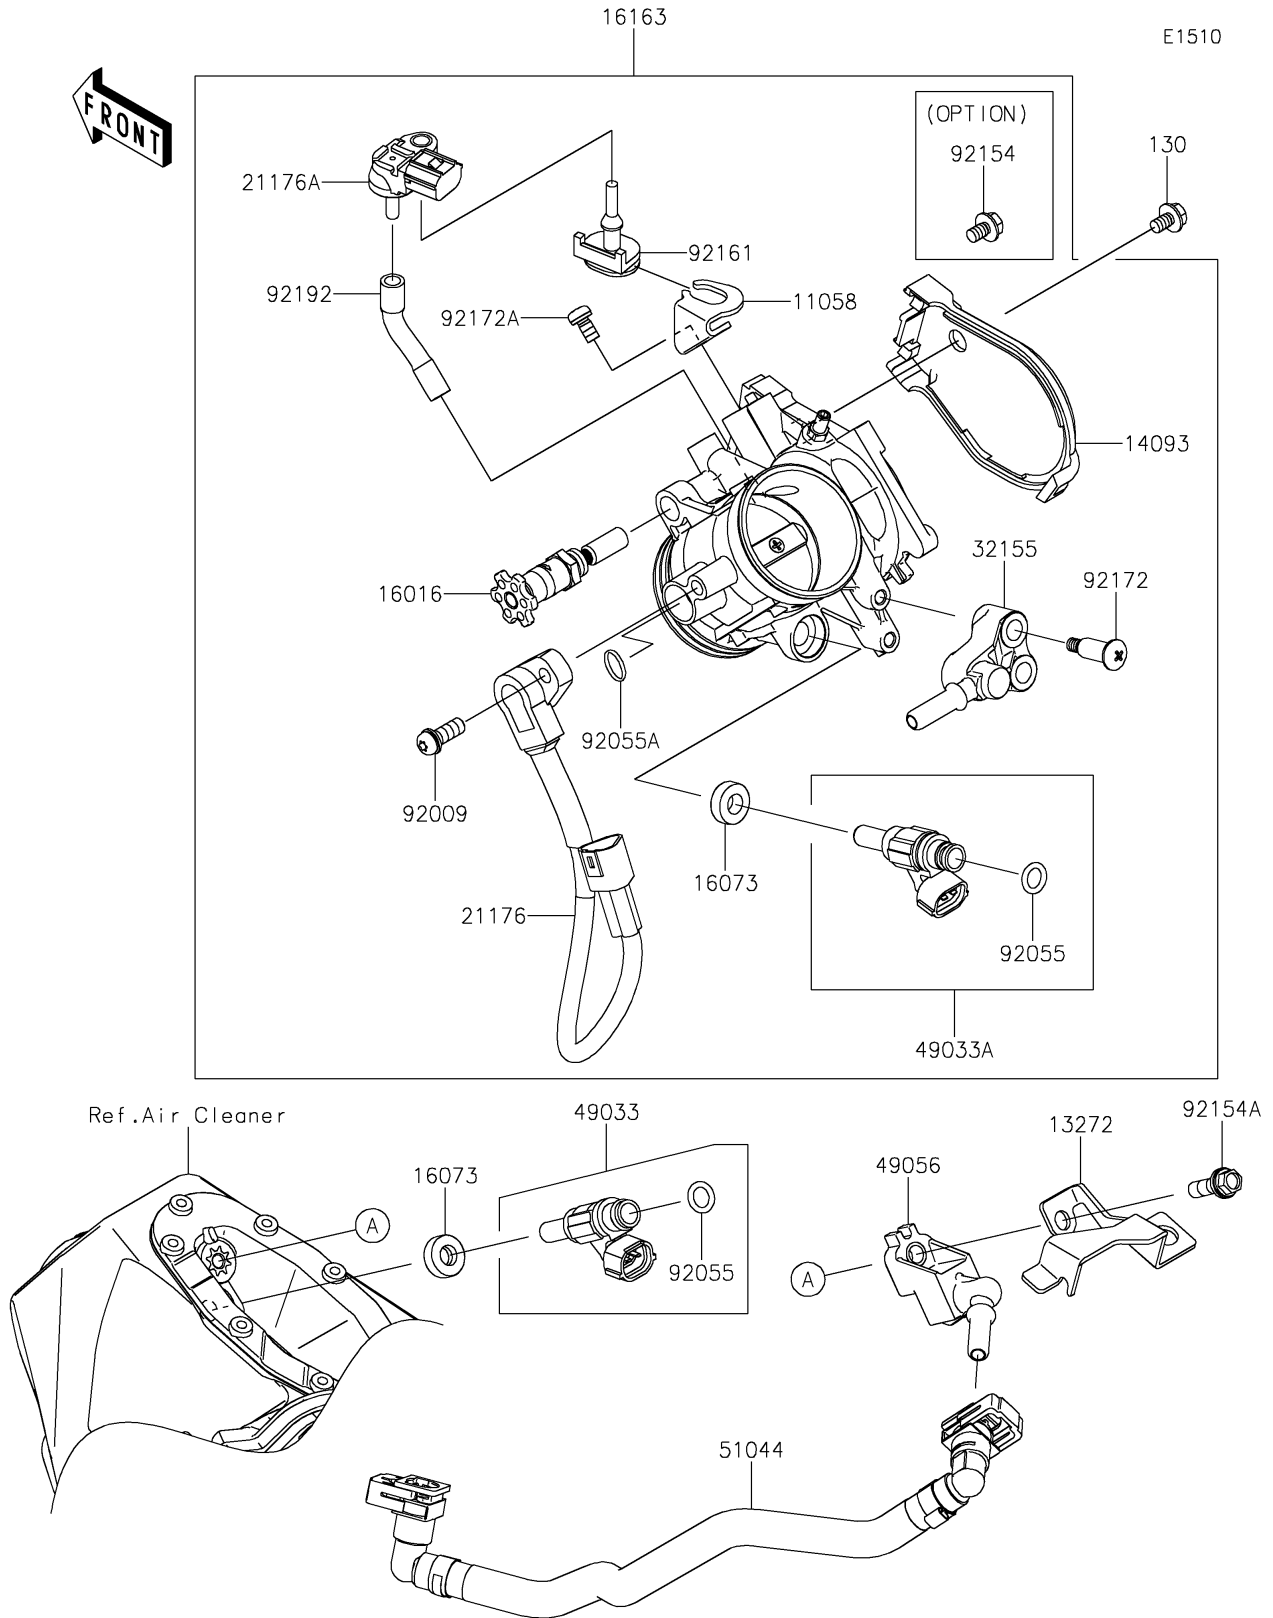

2025 KX™ 250X PARTS DIAGRAM

Throttle

2025 KX™ 250X PARTS LIST

Throttle

ITEM NAME	PART NUMBER	QUANTITY
BRACKET (Ref # 11058)	11058-2188	1
PLATE (Ref # 13272)	13272-7264	1
COVER,THROTTLE DUST (Ref # 14093)	14093-0431	1
PLUNGER (Ref # 16016)	16016-0027	1
INSULATOR (Ref # 16073)	16073-0129	2
THROTTLE-ASSY (Ref # 16163)	16163-1332	1
SENSOR,THROTTLE POSITION (Ref # 21176)	21176-0893	1
SENSOR,PRESSURE (Ref # 21176A)	21176-0906	1
PIPE,FUEL (Ref # 32155)	32155-4104	2
NOZZLE-INJECTION (Ref # 49033)	49033-0556	1
NOZZLE-INJECTION (Ref # 49033A)	49033-0565	1
PIPE-INJECTION (Ref # 49056)	49056-0572	1
TUBE-ASSY,FUEL (Ref # 51044)	51044-1298	1
SCREW,THROTTLE SENSOR (Ref # 92009)	92009-1981	1
RING-O,INJECTION NOZZLE (Ref # 92055)	92055-0124	2
RING-O (Ref # 92055A)	92055-1671	1
BOLT (Ref # 92154)	92154-0133	1
BOLT,FLANGED,6X18 (Ref # 92154A)	92154-7736	1
DAMPER (Ref # 92161)	92161-0673	1
SCREW,PIPE INJECTION (Ref # 92172)	92172-0064	2
SCREW (Ref # 92172A)	92172-0393	1
TUBE,3.5X50 (Ref # 92192)	92192-2811	1
BOLT-FLANGED,5X8 (Ref # 130)	130BA0508	1