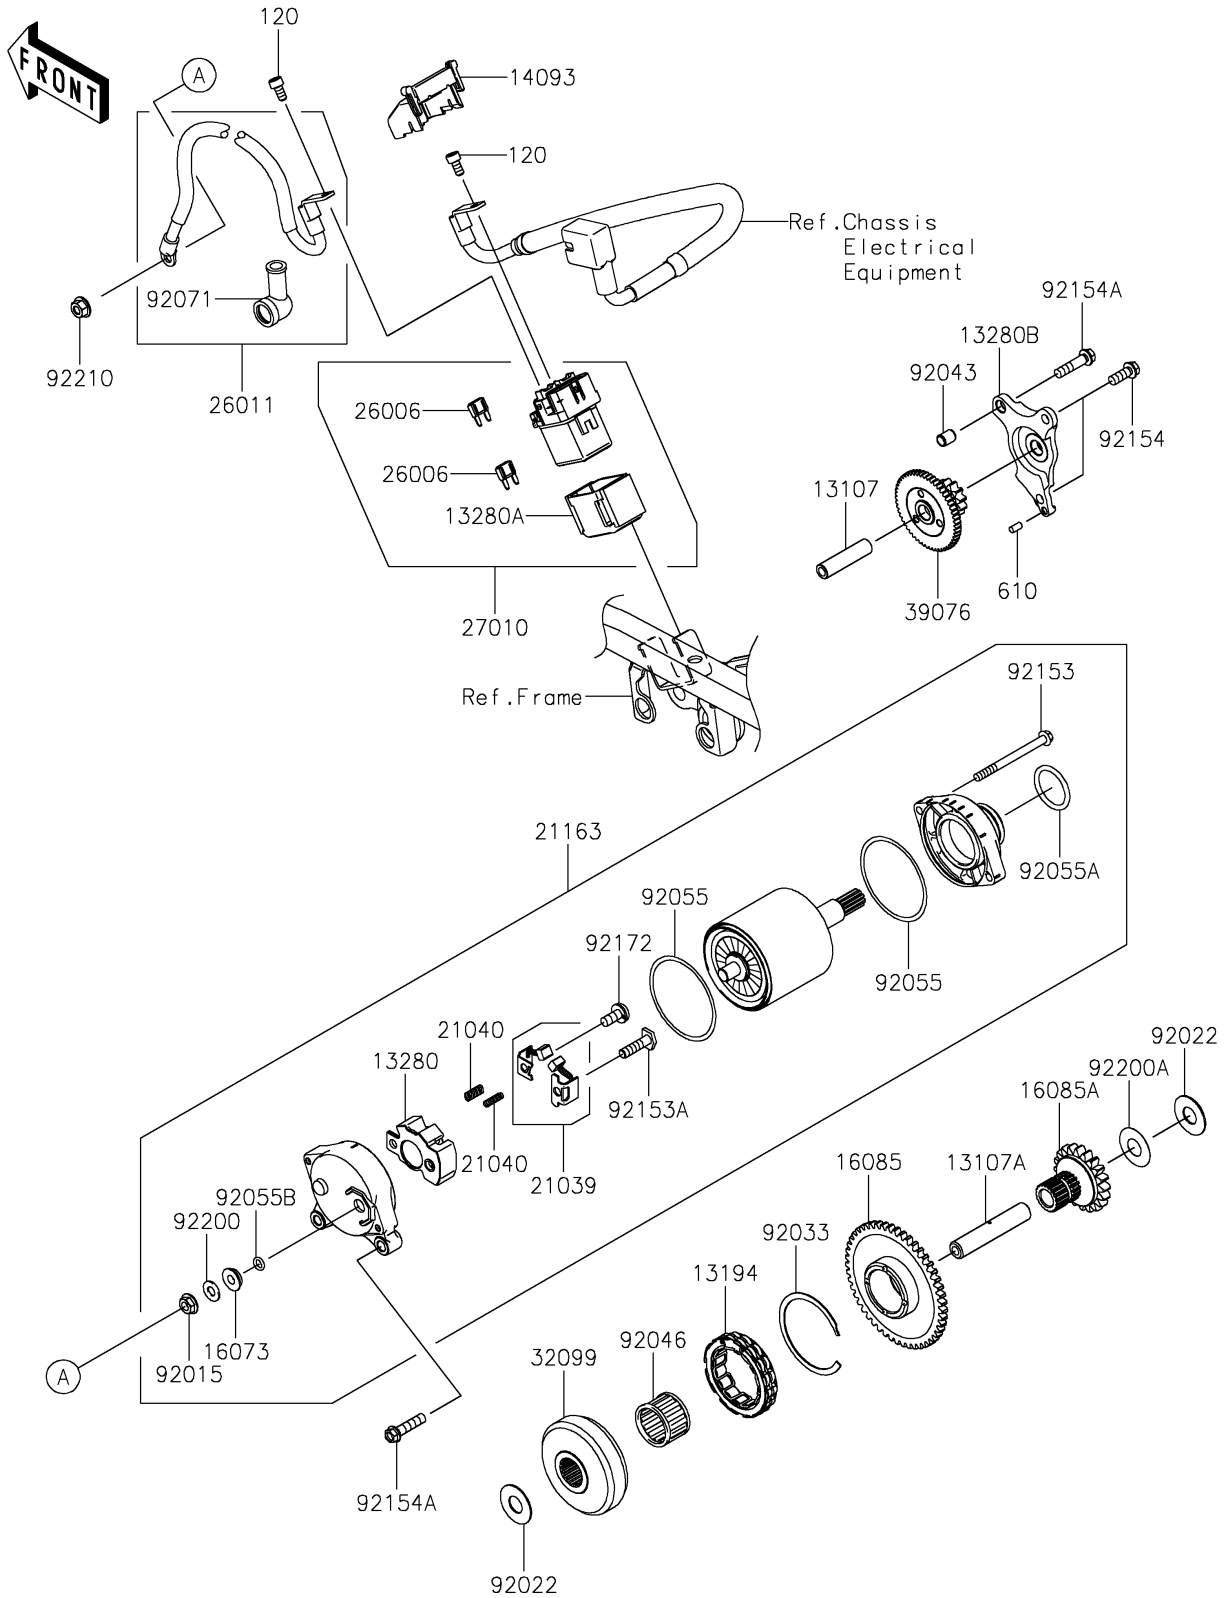

2025 KX™ 250X PARTS DIAGRAM

Starter Motor

E1840

2025 KX™ 250X PARTS LIST

Starter Motor

ITEM NAME	PART NUMBER	QUANTITY
SHAFT,IDLER (Ref # 13107)	13107-0917	1
SHAFT (Ref # 13107A)	13107-0946	1
CLUTCH-ONEWAY (Ref # 13194)	13194-3705	1
HOLDER (Ref # 13280)	13280-0261	1
HOLDER,MAGNETIC SWITCH (Ref # 13280A)	13280-0814	1
HOLDER,LIMITER (Ref # 13280B)	13280-0993	1
COVER,MAGNETIC SWITCH (Ref # 14093)	14093-0716	1
INSULATOR (Ref # 16073)	16073-0053	1
GEAR,49T (Ref # 16085)	16085-0703	1
GEAR,20T (Ref # 16085A)	16085-0710	1
BRUSH,CARBON SET (Ref # 21039)	21039-0005	1
SPRING-BRUSH (Ref # 21040)	21040-0003	2
STARTER-ELECTRIC (Ref # 21163)	21163-0814	1
FUSE,10A (Ref # 26006)	26006-0033	2
WIRE-LEAD (Ref # 26011)	26011-2522	1
SWITCH,MAGNETIC (Ref # 27010)	27010-0879	1
CASE (Ref # 32099)	32099-0812	1
LIMITER (Ref # 39076)	39076-0561	1
NUT,STARTER MOTOR (Ref # 92015)	92015-1476	1
WASHER,12X27.5X1.0 (Ref # 92022)	92022-1852	2
RING-SNAP (Ref # 92033)	92033-3731	1
PIN,DOWEL,8X10 (Ref # 92043)	92043-1302	1
BEARING-NEEDLE,RS263020 (Ref # 92046)	92046-0004	1
RING-O (Ref # 92055)	92055-0136	2
RING-O (Ref # 92055A)	92055-1276	1
RING-O,4.5X2.0 (Ref # 92055B)	92055-1370	1
GROMMET (Ref # 92071)	92071-0024	1
BOLT,SET (Ref # 92153)	92153-1851	2
BOLT (Ref # 92153A)	92153-1866	1

2025 KX™ 250X PARTS LIST

Starter Motor

ITEM NAME	PART NUMBER	QUANTITY
BOLT,FLANGED,6X16 (Ref # 92154)	92154-2965	2
BOLT,FLANGED,6X25 (Ref # 92154A)	92154-2967	3
SCREW (Ref # 92172)	92172-0334	1
WASHER (Ref # 92200)	92200-0386	1
WASHER,12.2X27.5X0.2 (Ref # 92200A)	92200-2432	1
NUT,6MM (Ref # 92210)	92210-0188	1
BOLT-SOCKET,5X10 (Ref # 120)	120CB0510	2
ROLLER,4X8 (Ref # 610)	610A0408	1