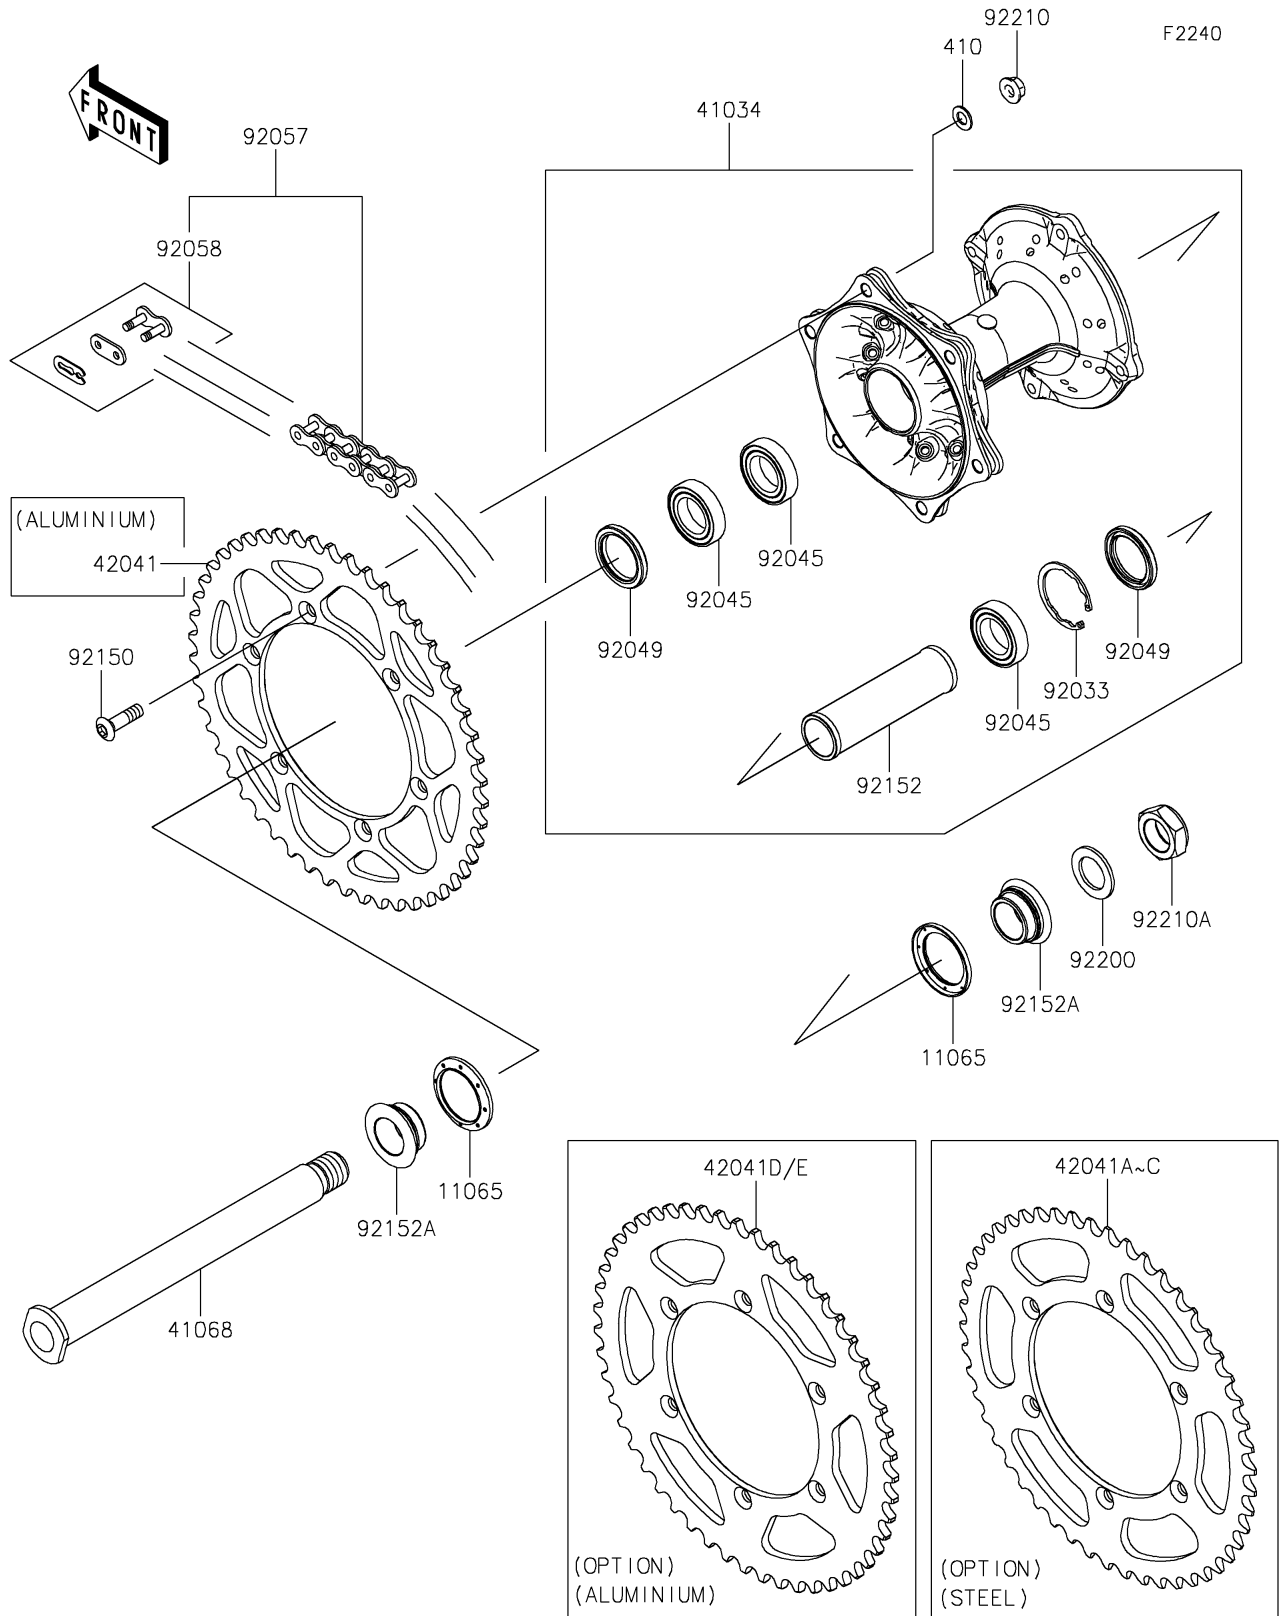

2025 KX™ 250X PARTS DIAGRAM

Rear Hub

2025 KX™ 250X PARTS LIST

Rear Hub

ITEM NAME	PART NUMBER	QUANTITY
CAP,AXLE (Ref # 11065)	11065-1298	2
DRUM-ASSY,REAR BRAKE (Ref # 41034)	41034-0597	1
AXLE,RR,L=255 (Ref # 41068)	41068-0597	1
SPROCKET-HUB,50T,AL (Ref # 42041)	42041-0167	1
SPROCKET-HUB,49T,STEEL (Ref # 42041A)	42041-1384	1
SPROCKET-HUB,50T,STEEL (Ref # 42041B)	42041-1408	1
SPROCKET-HUB,51T,STEEL (Ref # 42041C)	42041-1428	1
SPROCKET-HUB,49T,AL (Ref # 42041D)	42041-1449	1
SPROCKET-HUB,51T,AL (Ref # 42041E)	42041-1451	1
RING-SNAP,42MM (Ref # 92033)	92033-1041	1
BEARING-BALL,69052RS (Ref # 92045)	92045-1446	3
SEAL-OIL (Ref # 92049)	92049-1614	2
CHAIN,DRIVE,DID520VT2X114L (Ref # 92057)	92057-0710	1
JOINT-CHAIN,DRIVE (Ref # 92058)	92058-0046	1
BOLT,SOCKET,8X28 (Ref # 92150)	92150-1978	6
COLLAR,25.4X31X106.5 (Ref # 92152)	92152-2506	1
COLLAR,25.05X44X17 (Ref # 92152A)	92152-2531	2
WASHER,22.5X35X2.3 (Ref # 92200)	92200-1623	1
NUT,FLANGED,LOCK,8MM (Ref # 92210)	92210-0493	6
NUT,SELF LOCK,22MM (Ref # 92210A)	92210-0939	1
WASHER-PLAIN-SMALL,8MM (Ref # 410)	410AA0800	6