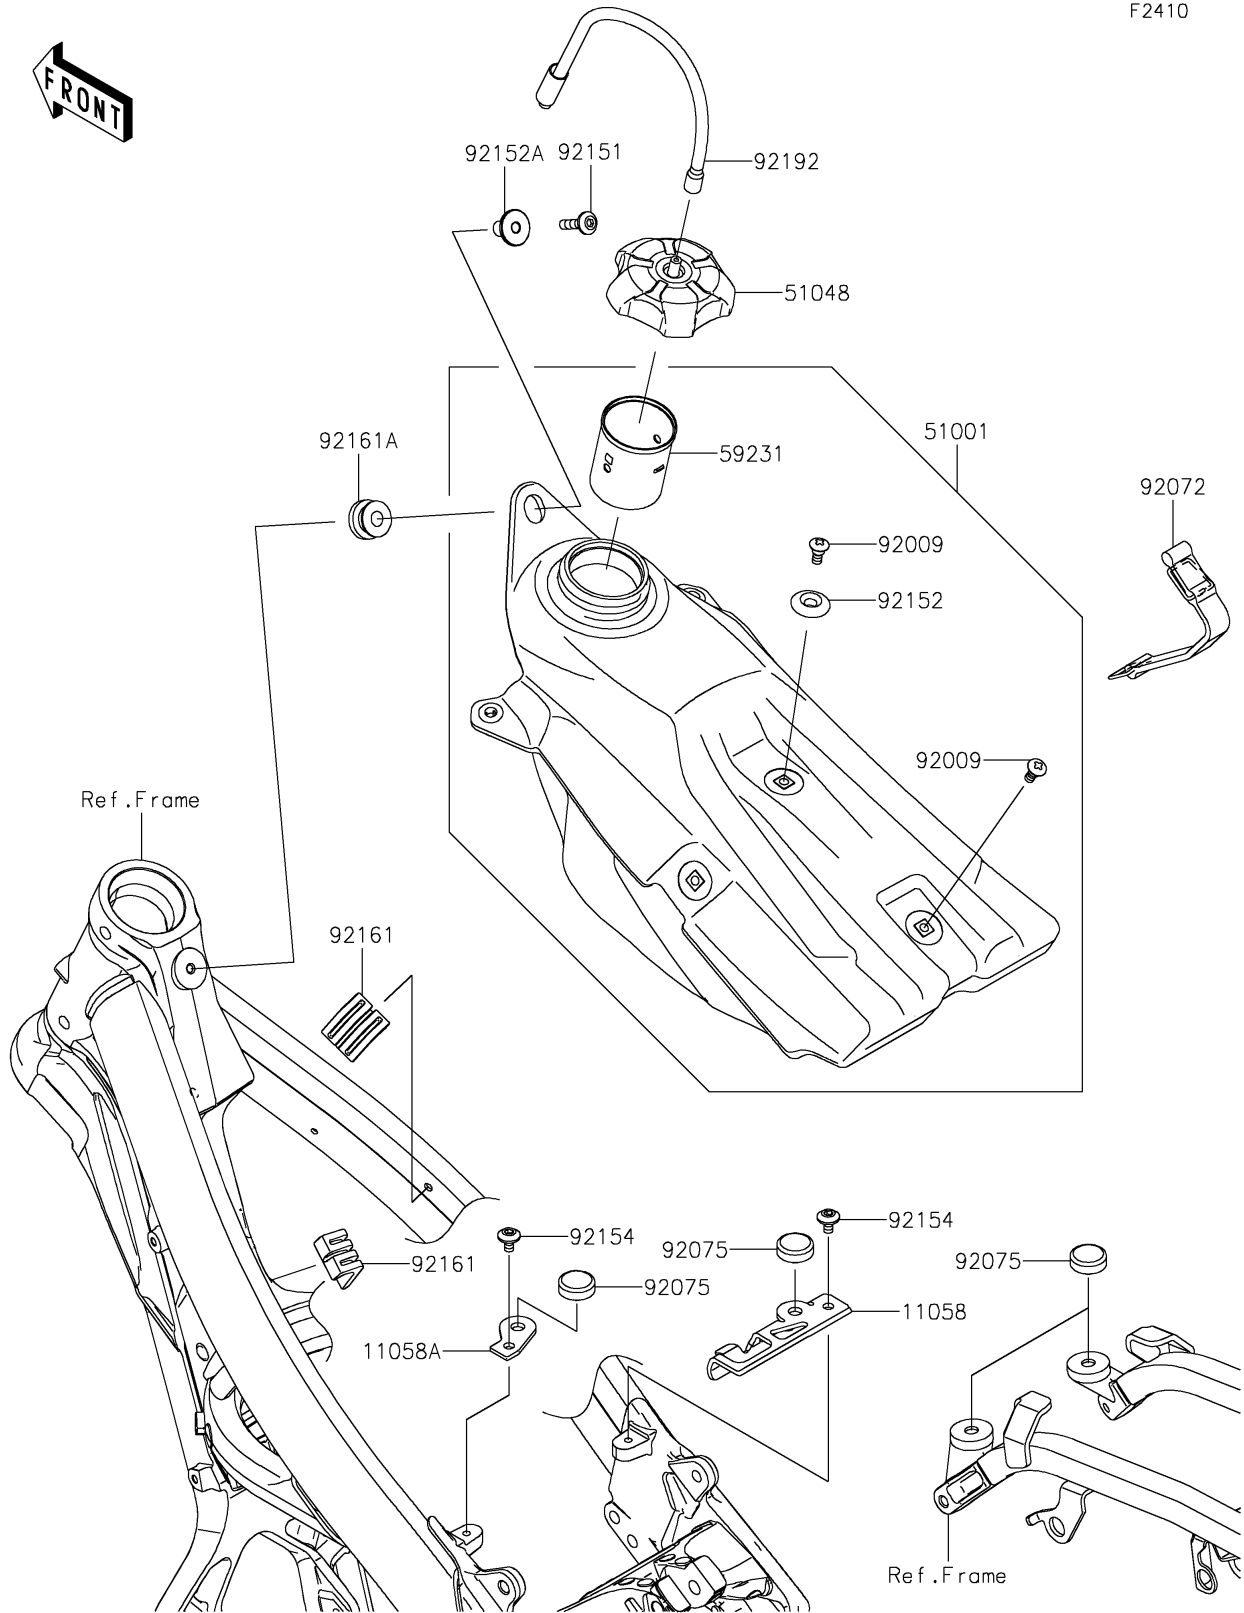

# 2025 KX™ 250X PARTS DIAGRAM

Fuel Tank

F2410

## 2025 KX™ 250X PARTS LIST

### Fuel Tank

ITEM NAME	PART NUMBER	QUANTITY
BRACKET (Ref # 11058)	11058-1106	1
BRACKET (Ref # 11058A)	11058-1107	1
TANK-COMP-FUEL (Ref # 51001)	51001-0928	1
CAP-ASSY-TANK (Ref # 51048)	51048-0576	1
FILLER (Ref # 59231)	59231-0019	1
SCREW,6MM (Ref # 92009)	92009-1971	2
BAND,TOOL CASE (Ref # 92072)	92072-3859	1
DAMPER,9X24X14 (Ref # 92075)	92075-281	4
BOLT,SOCKET,6X25 (Ref # 92151)	92151-1611	1
COLLAR (Ref # 92152)	92152-1346	1
COLLAR,6.5X10X18 (Ref # 92152A)	92152-2456	1
BOLT,SOCKET,6X10 (Ref # 92154)	92154-0774	2
DAMPER,FUEL TANK,SIDE (Ref # 92161)	92161-1393	2
DAMPER,FUEL TANK,FR (Ref # 92161A)	92161-1914	1
TUBE (Ref # 92192)	92192-0161	1