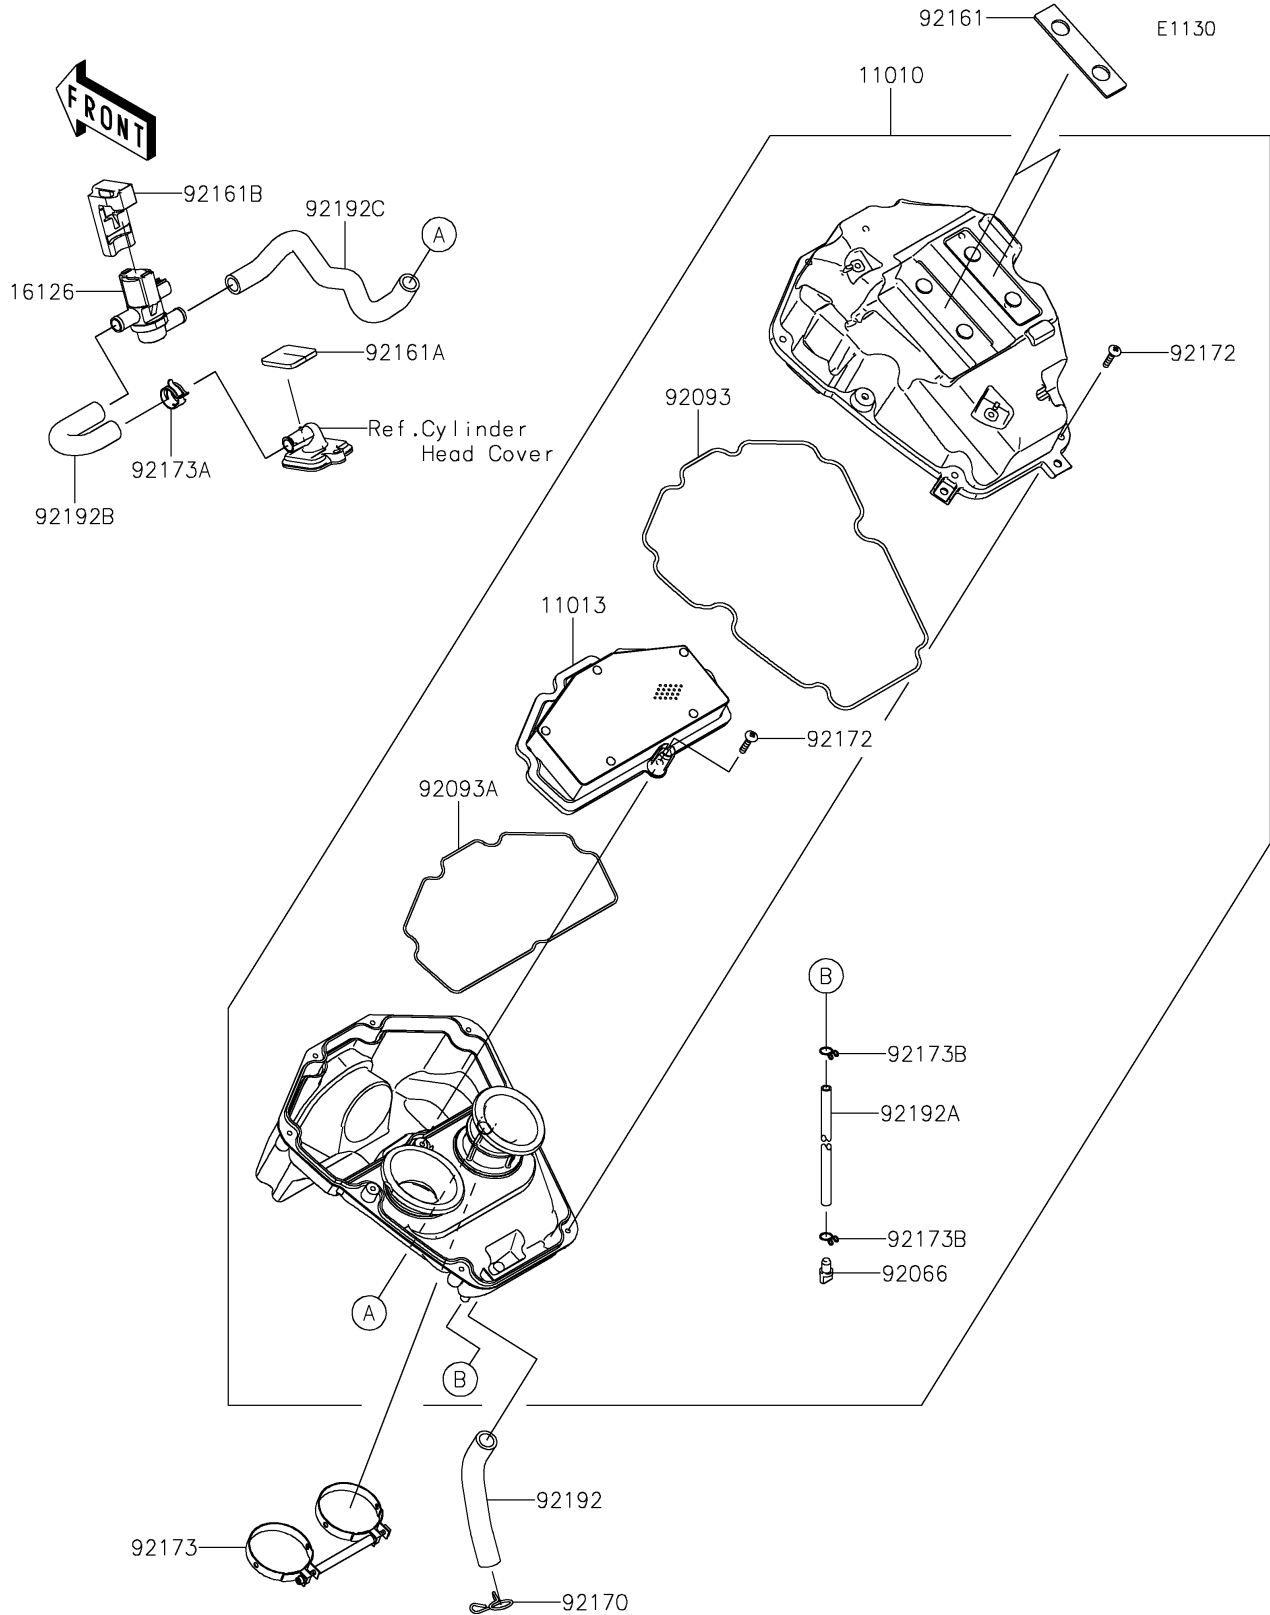

# 2025 Ninja 650 PARTS DIAGRAM

## 2025 Ninja 650 PARTS LIST

### Air Cleaner

ITEM NAME	PART NUMBER	QUANTITY
FILTER-ASSY-AIR (Ref # 11010)	11010-0950	1
ELEMENT-AIR FILTER (Ref # 11013)	11013-0745	1
VALVE,AIR SWITCHING (Ref # 16126)	16126-0743	1
PLUG,DRAIN (Ref # 92066)	92066-0782	1
SEAL (Ref # 92093)	92093-0610	1
SEAL,ELEMENT (Ref # 92093A)	92093-0611	1
DAMPER (Ref # 92161)	92161-1428	2
DAMPER (Ref # 92161A)	92161-1899	1
DAMPER (Ref # 92161B)	92161-1933	1
CLAMP (Ref # 92170)	92170-1017	1
SCREW,5X25 (Ref # 92172)	92172-0891	9
CLAMP (Ref # 92173)	92173-1698	1
CLAMP (Ref # 92173A)	92173-2344	1
CLAMP,10MM (Ref # 92173B)	92173-2400	2
TUBE,BREATHER (Ref # 92192)	92192-0958	1
TUBE,DRAIN,L=245 (Ref # 92192A)	92192-1380	1
TUBE,ASV-HEAD (Ref # 92192B)	92192-1698	1
TUBE,A/C-ASV (Ref # 92192C)	92192-1699	1