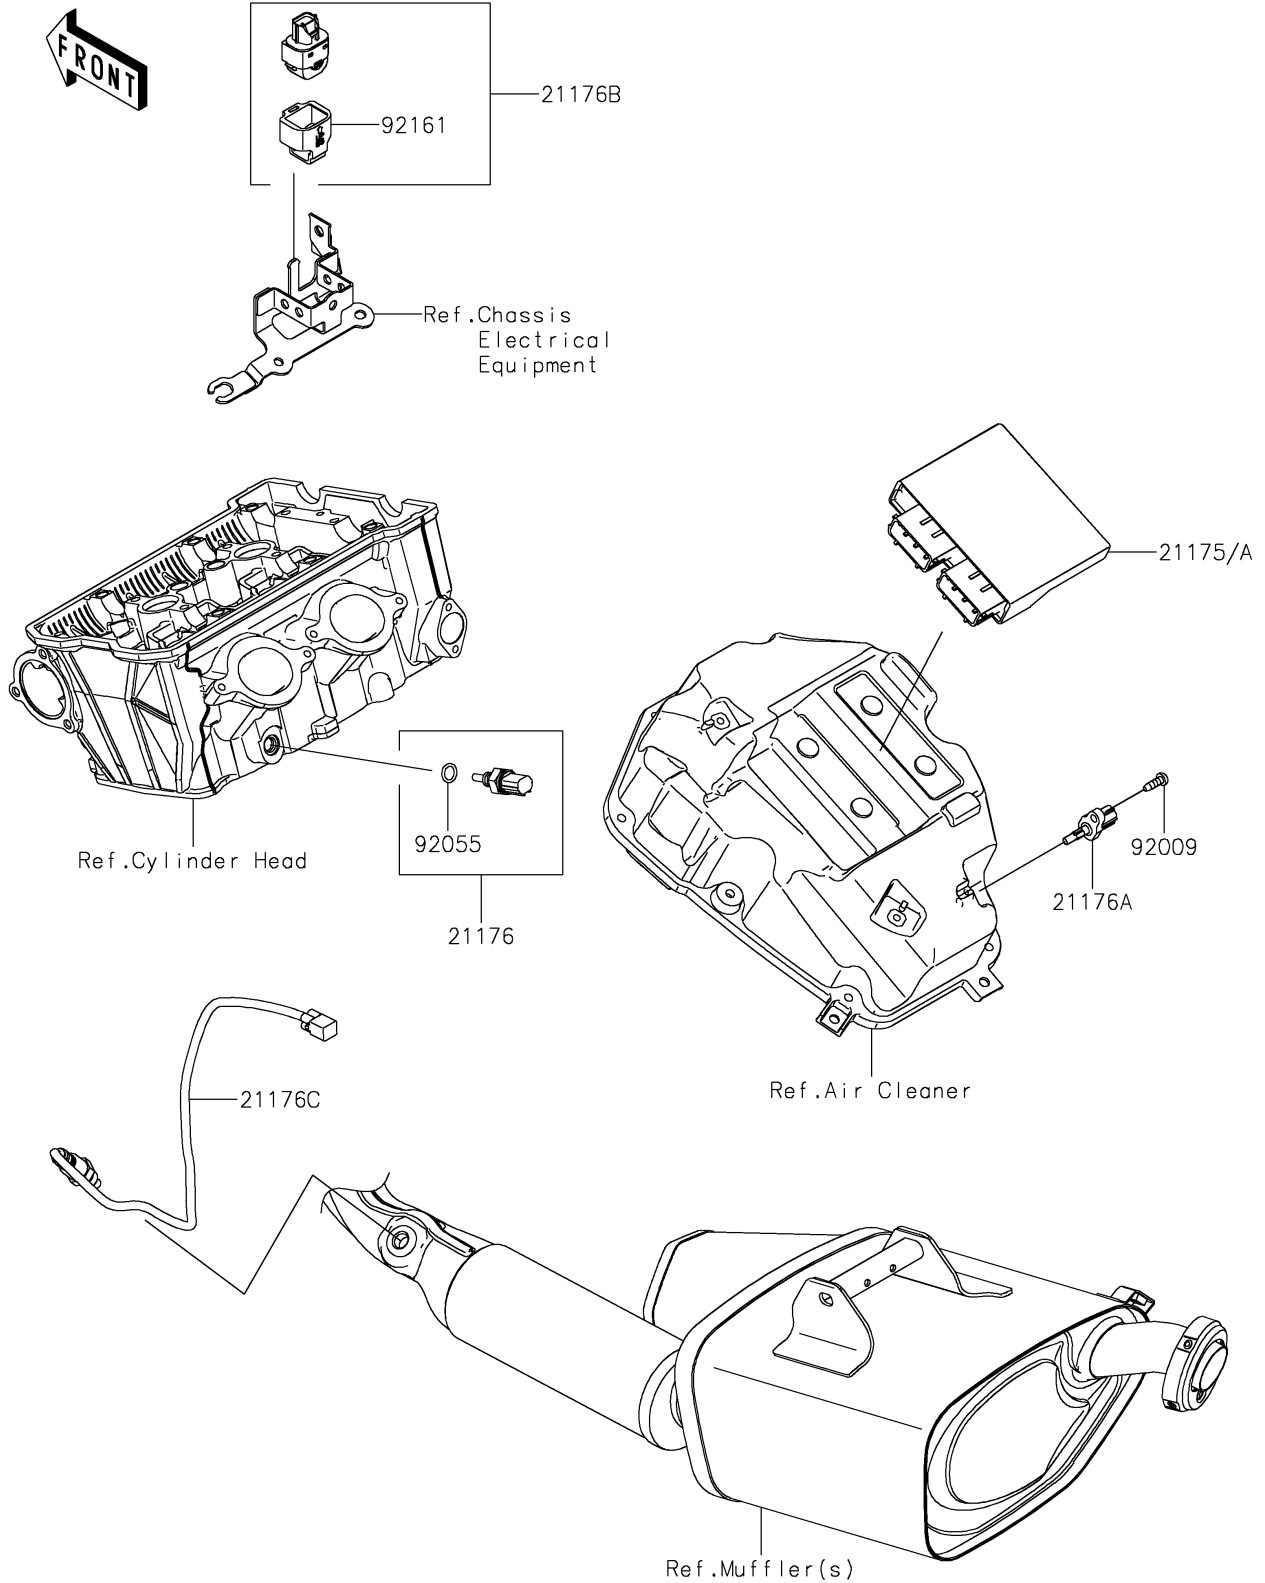

2025 Ninja 650 PARTS DIAGRAM

Fuel Injection

E1530

2025 Ninja 650 PARTS LIST

Fuel Injection

ITEM NAME	PART NUMBER	QUANTITY
CONTROL UNIT-ELECTRONIC (Ref # 21175)	21175-1951	1
SENSOR,WATER TEMP (Ref # 21176)	21176-0009	1
SENSOR,AIR TEMPERATURE (Ref # 21176A)	21176-0048	1
SENSOR,VEHICLE-DOWN (Ref # 21176B)	21176-0704	1
SENSOR,OXYGEN (Ref # 21176C)	21176-0967	1
SCREW,TAPPING,5X16 (Ref # 92009)	92009-1984	1
RING-O,9.5X1.9 (Ref # 92055)	92055-0016	1
DAMPER (Ref # 92161)	92161-0951	1