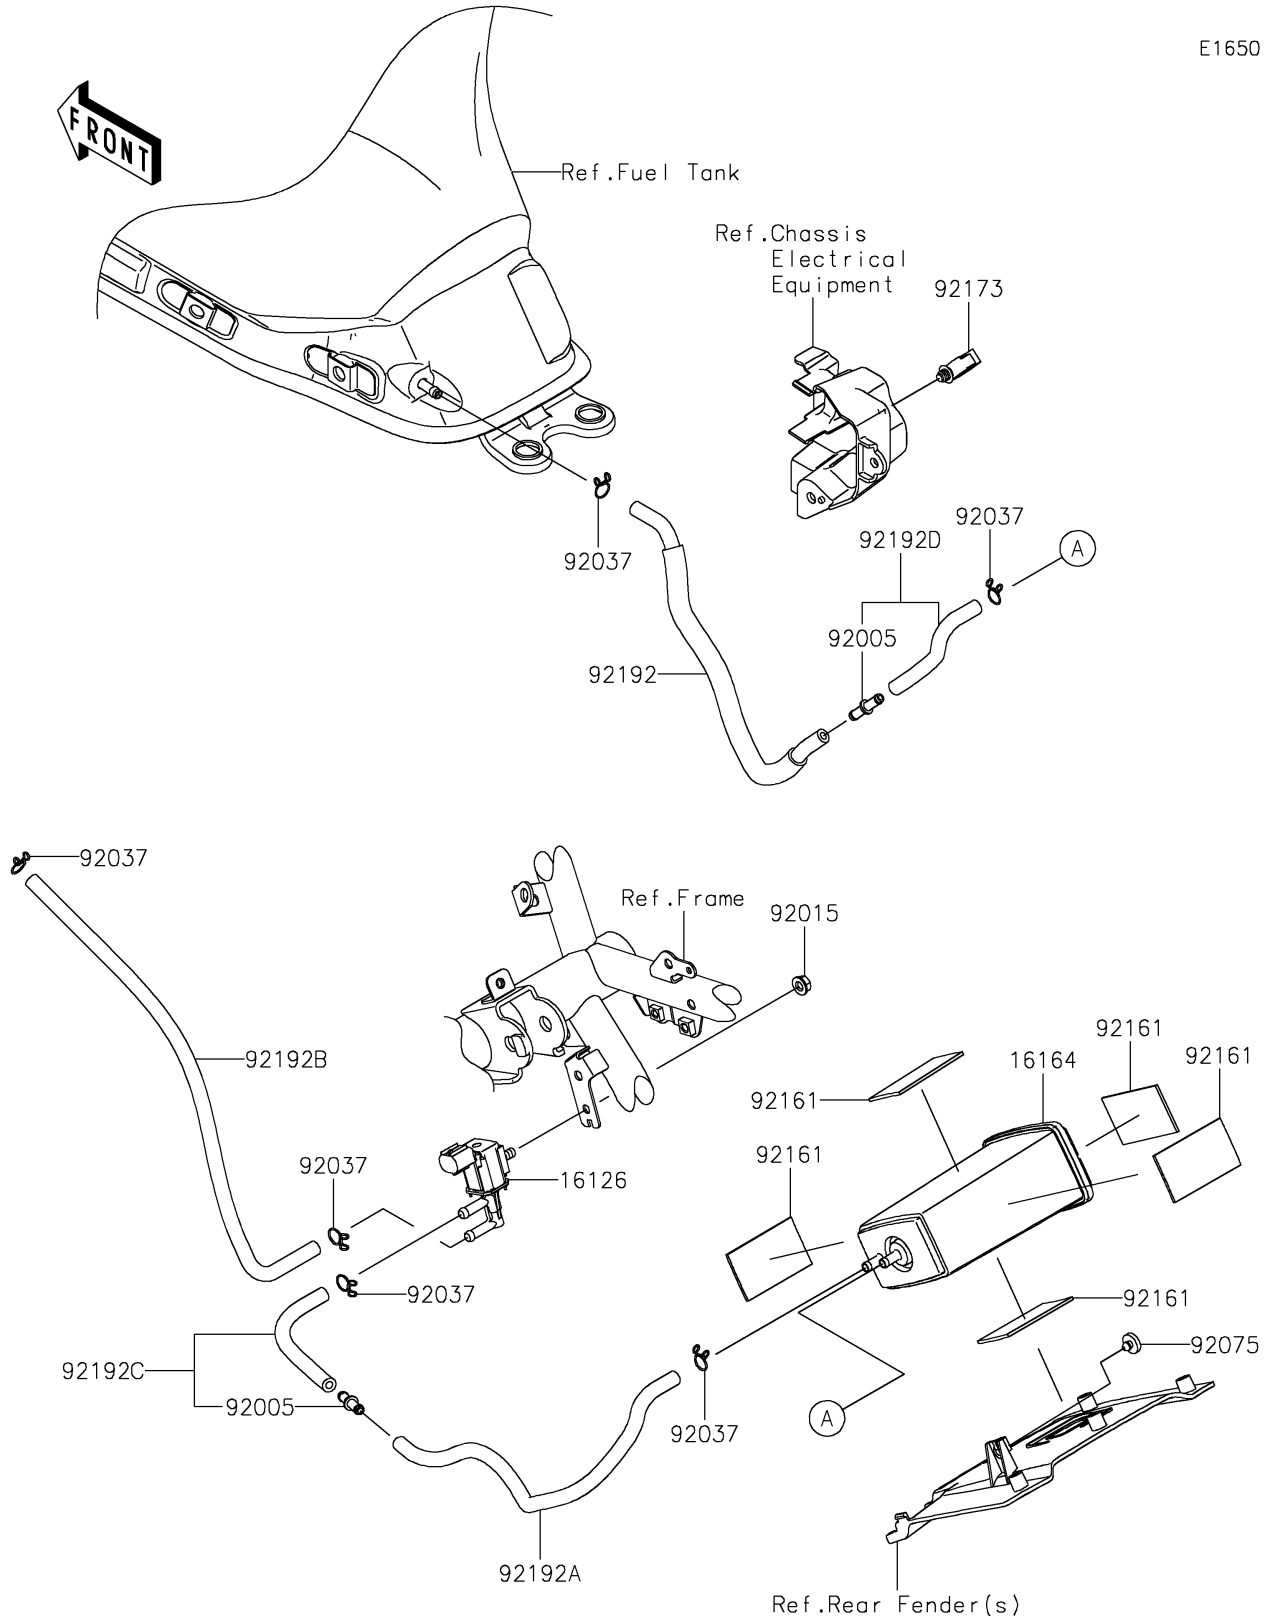

2025 NINJA® 650 KRT EDITION ABS PARTS DIAGRAM

Fuel Evaporative System(CA)

E1650

2025 NINJA® 650 KRT EDITION ABS PARTS LIST

Fuel Evaporative System(CA)

ITEM NAME	PART NUMBER	QUANTITY
VALVE,SOLENOID (Ref # 16126)	16126-0705	1
CANISTER (Ref # 16164)	16164-0012	1
FITTING (Ref # 92005)	92005-0721	2
NUT,FLANGED,6MM (Ref # 92015)	92015-1367	1
CLAMP,TUBE (Ref # 92037)	92037-147	6
DAMPER,BOOST SENSOR (Ref # 92075)	92075-2113	1
DAMPER (Ref # 92161)	92161-1883	5
CLAMP,HOLDER CLIP (Ref # 92173)	92173-0868	1
TUBE,TANK-FITTING (Ref # 92192)	92192-1659	1
TUBE,CANISTER-FITTING (Ref # 92192A)	92192-1660	1
TUBE,VALVE-THROTTLE BODY (Ref # 92192B)	92192-1661	1
TUBE,VALVE-FITTING (Ref # 92192C)	92192-1700	1
TUBE,CANISTER-FITTING (Ref # 92192D)	92192-1701	1