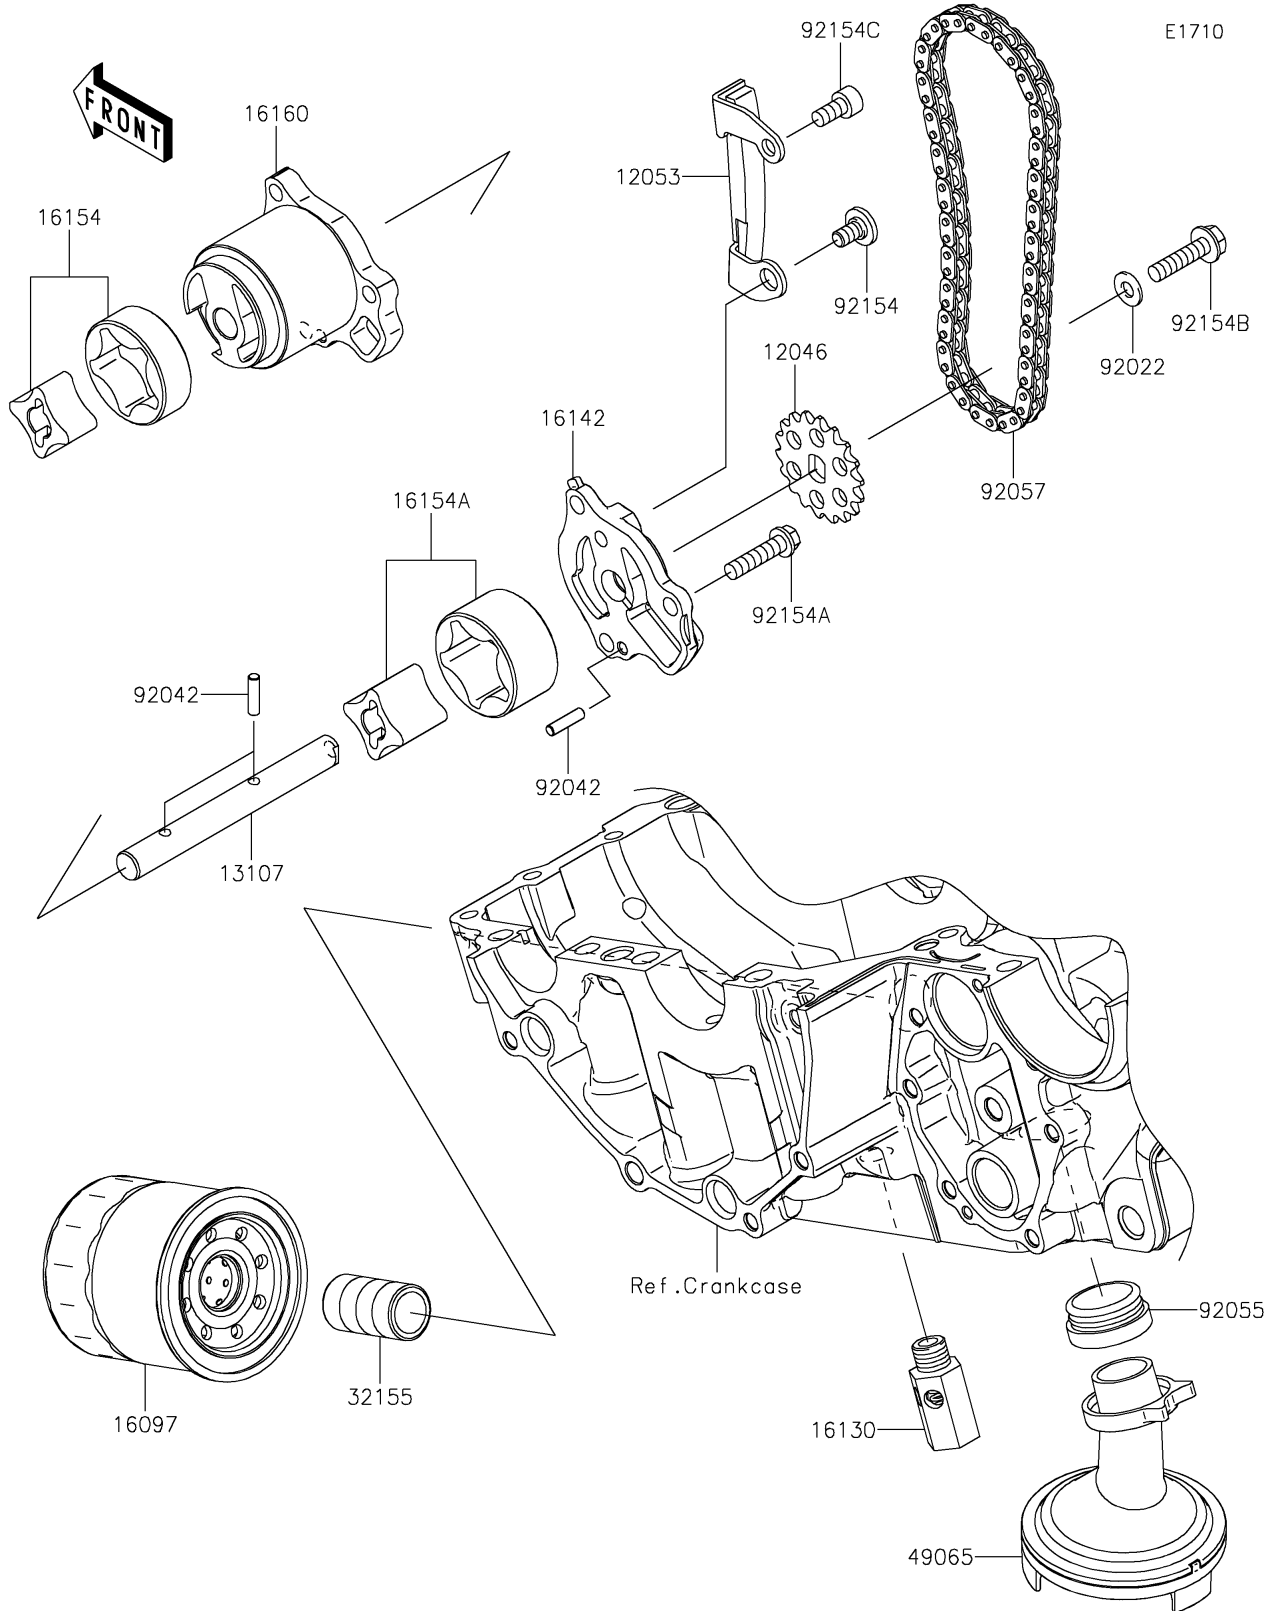

# 2025 Ninja 650 PARTS DIAGRAM

## Oil Pump/Oil Filter

## 2025 Ninja 650 PARTS LIST

### Oil Pump/Oil Filter

ITEM NAME	PART NUMBER	QUANTITY
SPROCKET,18T,BF04M (Ref # 12046)	12046-0040	1
GUIDE-CHAIN (Ref # 12053)	12053-0071	1
SHAFT,OIL PUMP (Ref # 13107)	13107-0772	1
FILTER-ASSY-OIL (Ref # 16097)	16097-0008	1
VALVE-ASSY-RELIEF (Ref # 16130)	16130-0552	1
COVER-PUMP (Ref # 16142)	16142-0712	1
ROTOR-PUMP,L=14 (Ref # 16154)	16154-0037	1
ROTOR-PUMP,40.56X22 (Ref # 16154A)	16154-1115	1
BODY (Ref # 16160)	16160-0110	1
PIPE,OIL FILTER (Ref # 32155)	32155-0029	1
FILTER-OIL (Ref # 49065)	49065-0708	1
WASHER,6X12.8X1.2 (Ref # 92022)	92022-1827	1
PIN,DOWEL,4X15.8 (Ref # 92042)	92042-014	3
RING-O,OIL FILTER (Ref # 92055)	92055-1354	1
CHAIN,DID 215FD-DHA,56LE (Ref # 92057)	92057-0098	1
BOLT,SOCKET,6X11 (Ref # 92154)	92154-0188	1
BOLT,FLANGED,6X25 (Ref # 92154A)	92154-0783	3
BOLT,FLANGED,6X25 (Ref # 92154B)	92154-0811	1
BOLT,SOCKET,6X12 (Ref # 92154C)	92154-0812	1