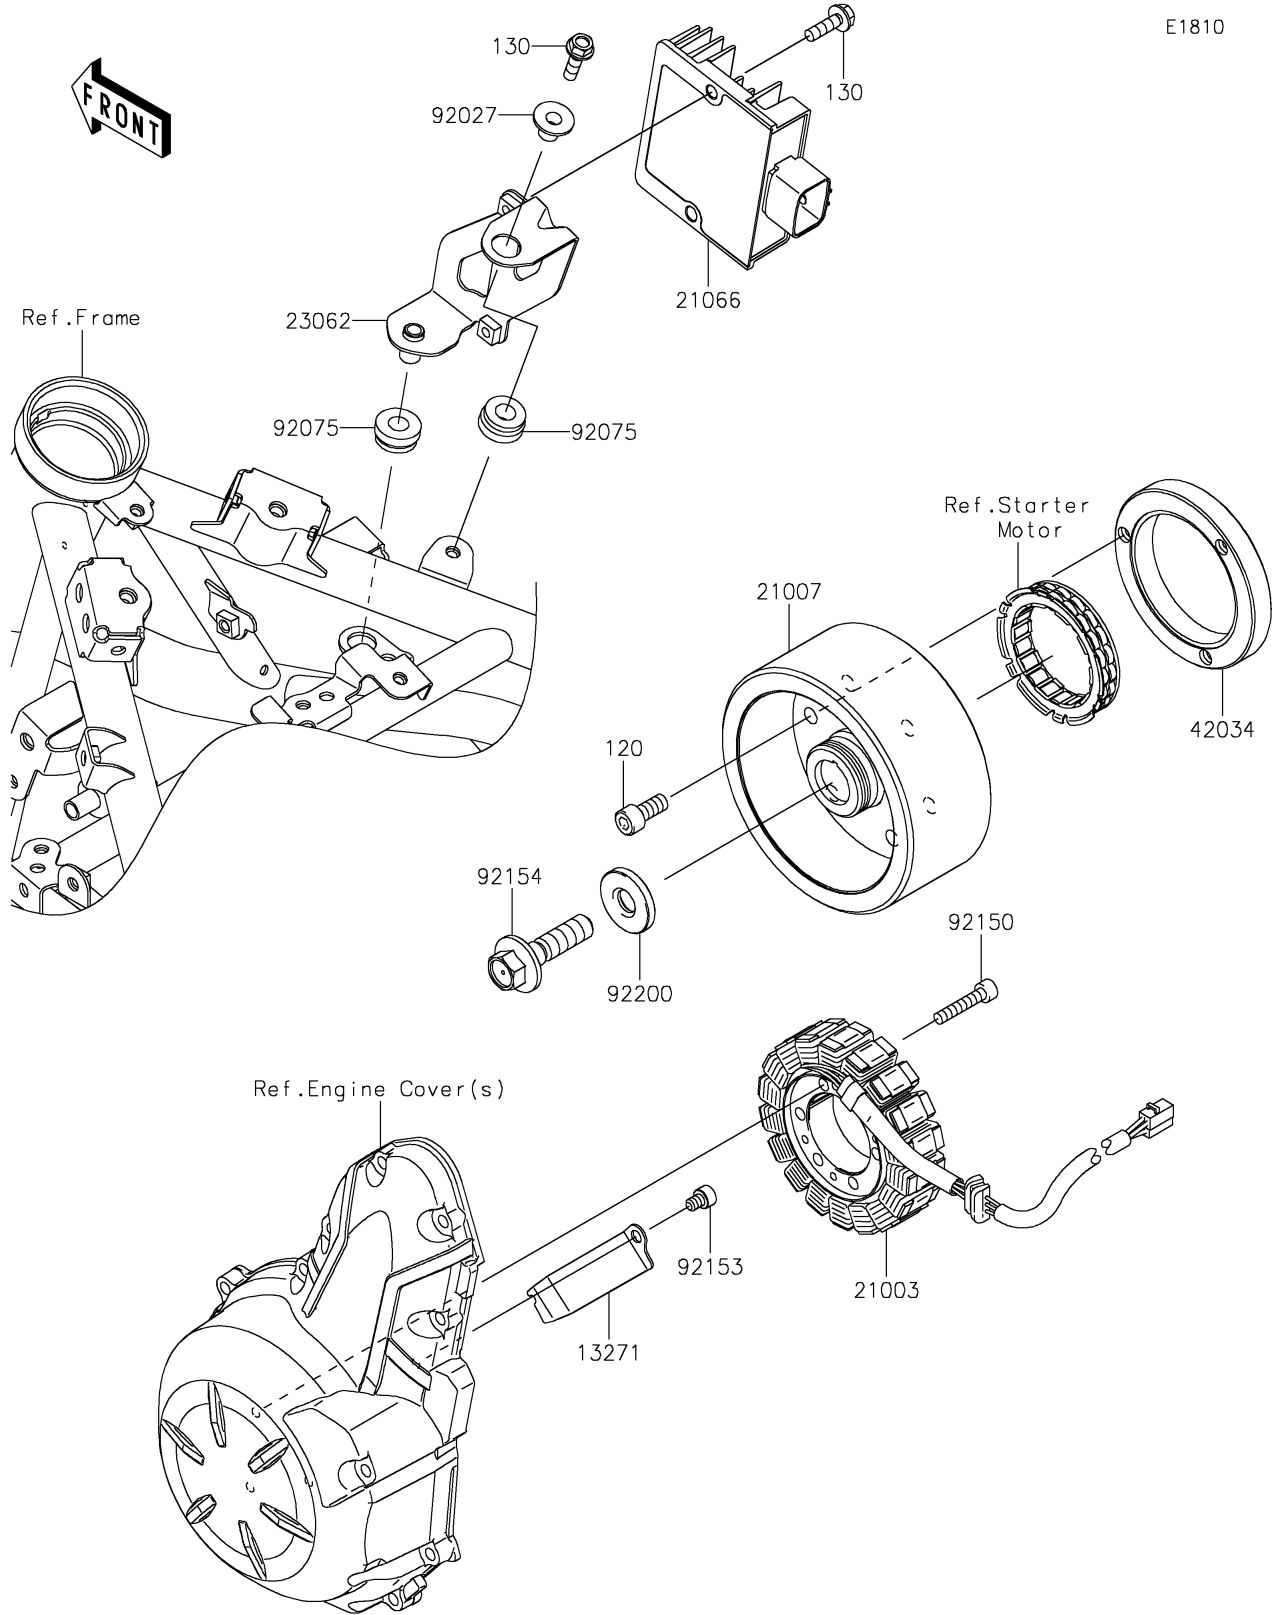

# 2025 Ninja 650 PARTS DIAGRAM

Generator

## 2025 Ninja 650 PARTS LIST

### Generator

ITEM NAME	PART NUMBER	QUANTITY
PLATE (Ref # 13271)	13271-0952	1
STATOR (Ref # 21003)	21003-0206	1
ROTOR (Ref # 21007)	21007-0601	1
REGULATOR-VOLTAGE (Ref # 21066)	21066-0750	1
BRACKET-COMP,REGULATOR (Ref # 23062)	23062-0906	1
COUPLING (Ref # 42034)	42034-1143	1
COLLAR,FLANGED,L=12.1,BLACK (Ref # 92027)	92027-1651	1
DAMPER (Ref # 92075)	92075-277	2
BOLT,SOCKET,6X30 (Ref # 92150)	92150-1433	3
BOLT,SOCKET,6X8 (Ref # 92153)	92153-1414	1
BOLT,FLANGED,12X45 (Ref # 92154)	92154-1812	1
WASHER,12X33X5 (Ref # 92200)	92200-0220	1
BOLT-SOCKET,8X18 (Ref # 120)	120CA0818	3
BOLT-FLANGED,6X20 (Ref # 130)	130BA0620	3