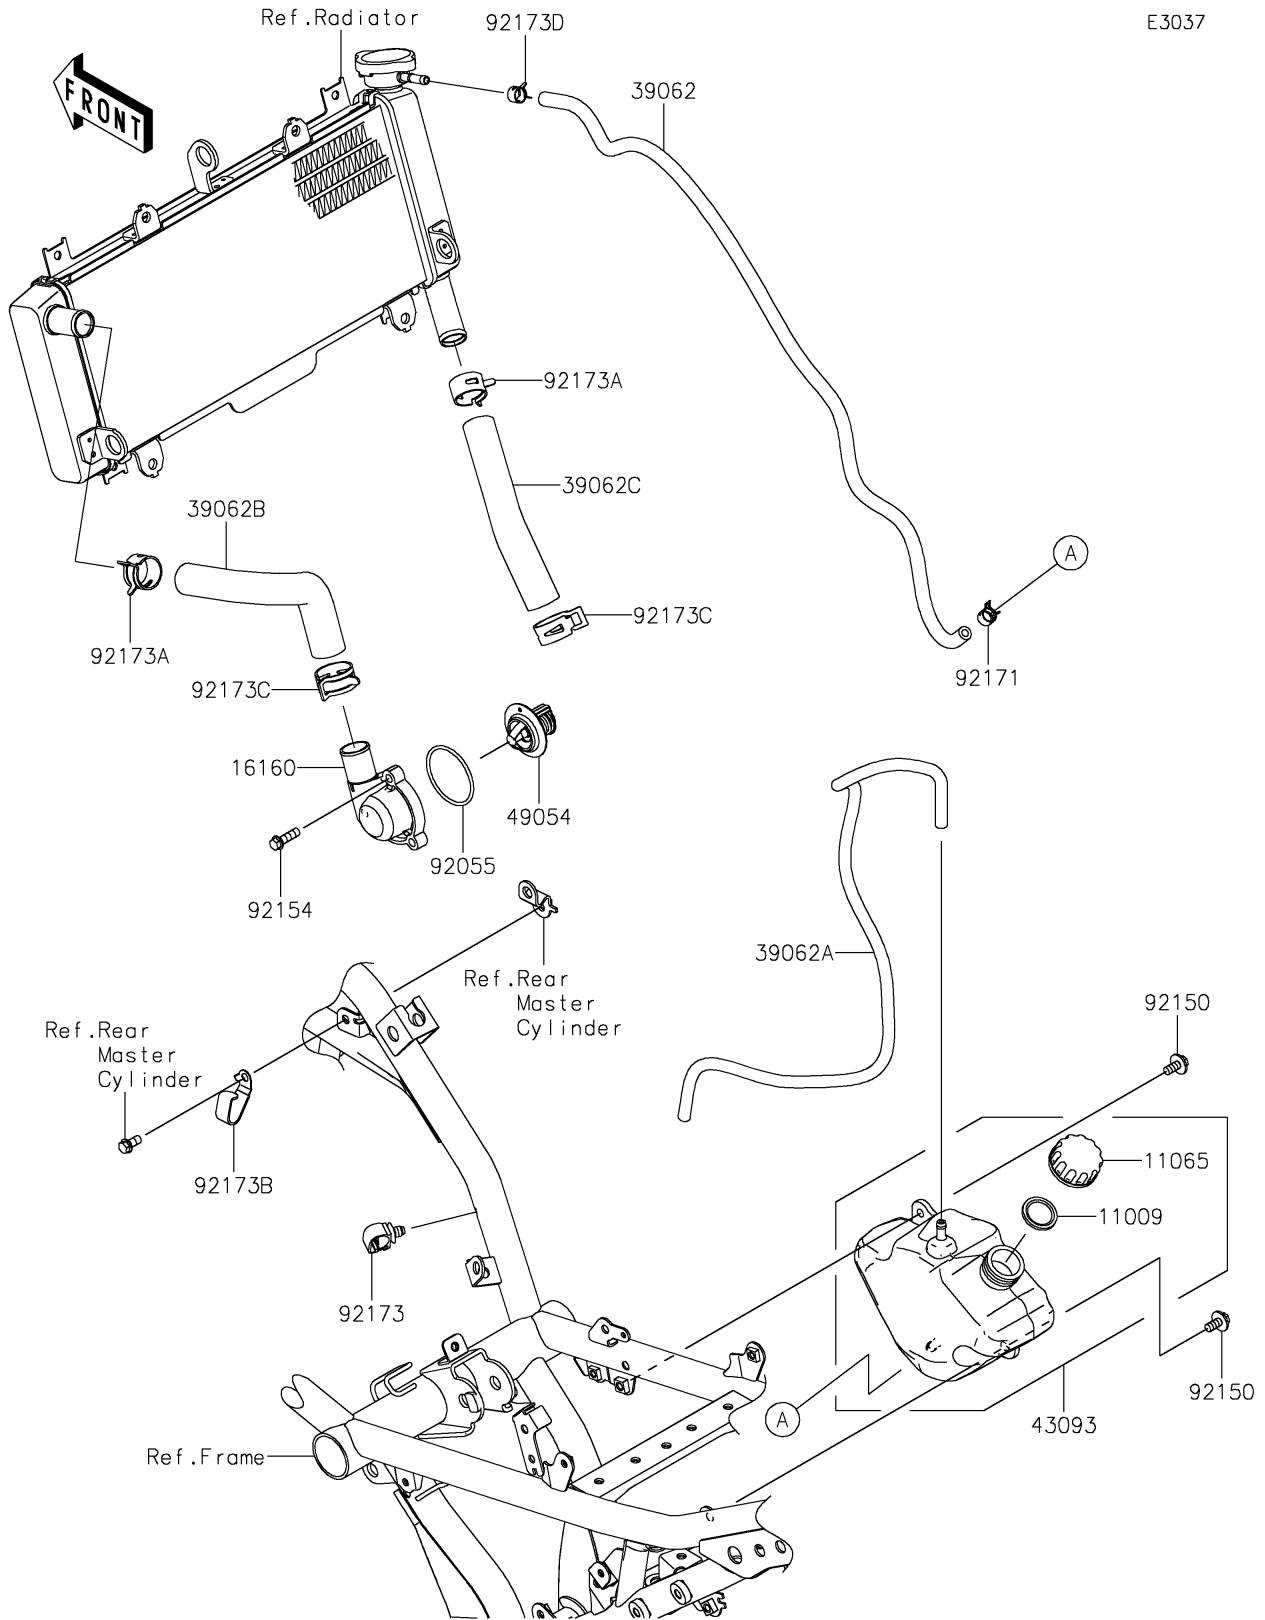

2025 Ninja 650 PARTS DIAGRAM

Water Pipe

E3037

2025 Ninja 650 PARTS LIST

Water Pipe

ITEM NAME	PART NUMBER	QUANTITY
GASKET,RESERVOIR TANK CAP (Ref # 11009)	11009-1145	1
CAP (Ref # 11065)	11065-0962	1
BODY,THERMOSTAT (Ref # 16160)	16160-0830	1
HOSE-COOLING,RADI.-RESERVOIR (Ref # 39062)	39062-0745	1
HOSE-COOLING,BREATHER (Ref # 39062A)	39062-0746	1
HOSE-COOLING,HEAD-RADIATOR (Ref # 39062B)	39062-0747	1
HOSE-COOLING,RADIATOR-PUMP (Ref # 39062C)	39062-0748	1
RESERVOIR-ASSY-TANK (Ref # 43093)	43093-0003	1
THERMOSTAT (Ref # 49054)	49054-0001	1
RING-O,46.7X2.4 (Ref # 92055)	92055-1811	1
BOLT,6X14 (Ref # 92150)	92150-1340	2
BOLT,FLANGED,6X20 (Ref # 92154)	92154-1778	3
CLAMP,10.5X8X0.7 (Ref # 92171)	92171-1992	1
CLAMP,12MM DIA. (Ref # 92173)	92173-0736	1
CLAMP (Ref # 92173A)	92173-1567	2
CLAMP (Ref # 92173B)	92173-1592	1
CLAMP (Ref # 92173C)	92173-1688	2
CLAMP (Ref # 92173D)	92173-2425	1