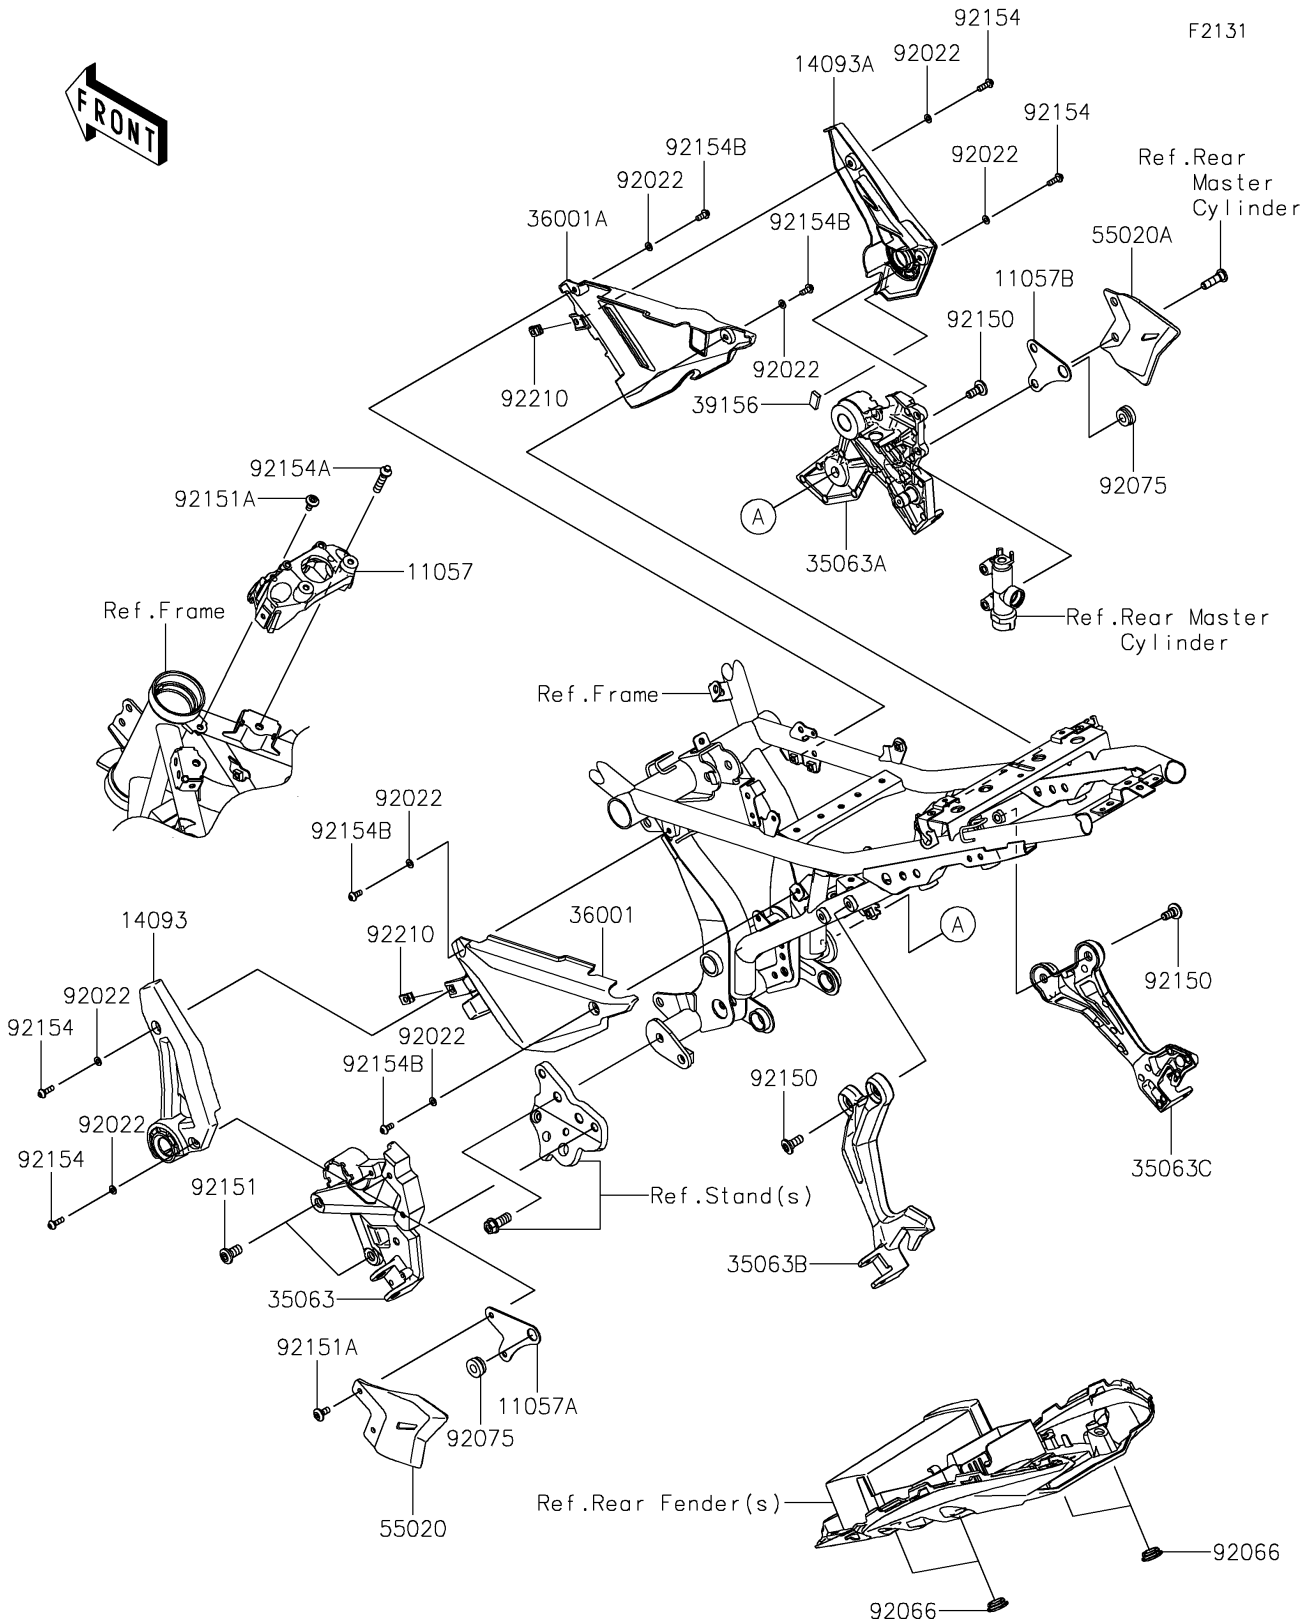

2025 Ninja 650 PARTS DIAGRAM

Frame Fittings

2025 Ninja 650 PARTS LIST

Frame Fittings

ITEM NAME	PART NUMBER	QUANTITY
BRACKET,IG. SWITCH (Ref # 11057)	11057-0079	1
BRACKET,STEP STAY,LH (Ref # 11057A)	11057-0476	1
BRACKET,STEP STAY,RH (Ref # 11057B)	11057-0477	1
COVER,STEP,LH,F.S.BLACK (Ref # 14093)	14093-0480-18T	1
COVER,STEP,RH,F.S.BLACK (Ref # 14093A)	14093-0623-18T	1
STAY,STEP,FR,LH,F.S.BLACK (Ref # 35063)	35063-1348-18R	1
STAY,STEP,FR,RH,F.S.BLACK (Ref # 35063A)	35063-1349-18R	1
STAY,STEP,RR,LH,F.S.BLACK (Ref # 35063B)	35063-1350-18R	1
STAY,STEP,RR,RH,F.S.BLACK (Ref # 35063C)	35063-1351-18R	1
COVER-SIDE,LH (Ref # 36001)	36001-0642	1
COVER-SIDE,RH (Ref # 36001A)	36001-0643	1
PAD,20X10X4 (Ref # 39156)	39156-2839	1
GUARD,HEEL,LH (Ref # 55020)	55020-1956	1
GUARD,HEEL,RH (Ref # 55020A)	55020-1957	1
WASHER,5.1X10X1.0 (Ref # 92022)	92022-1977	8
PLUG (Ref # 92066)	92066-0096	4
DAMPER (Ref # 92075)	92075-277	2
BOLT,SOCKET,8X20 (Ref # 92150)	92150-1760	5
BOLT,SOCKET,10X20 (Ref # 92151)	92151-1557	2
BOLT,SOCKET,6X14 (Ref # 92151A)	92151-1654	3
BOLT,SOCKET,5X16 (Ref # 92154)	92154-0209	4
BOLT,TORX,8X35 (Ref # 92154A)	92154-0730	2
BOLT,SOCKET,5X12 (Ref # 92154B)	92154-0917	4
NUT,PLATE,5MM (Ref # 92210)	92210-0935	2