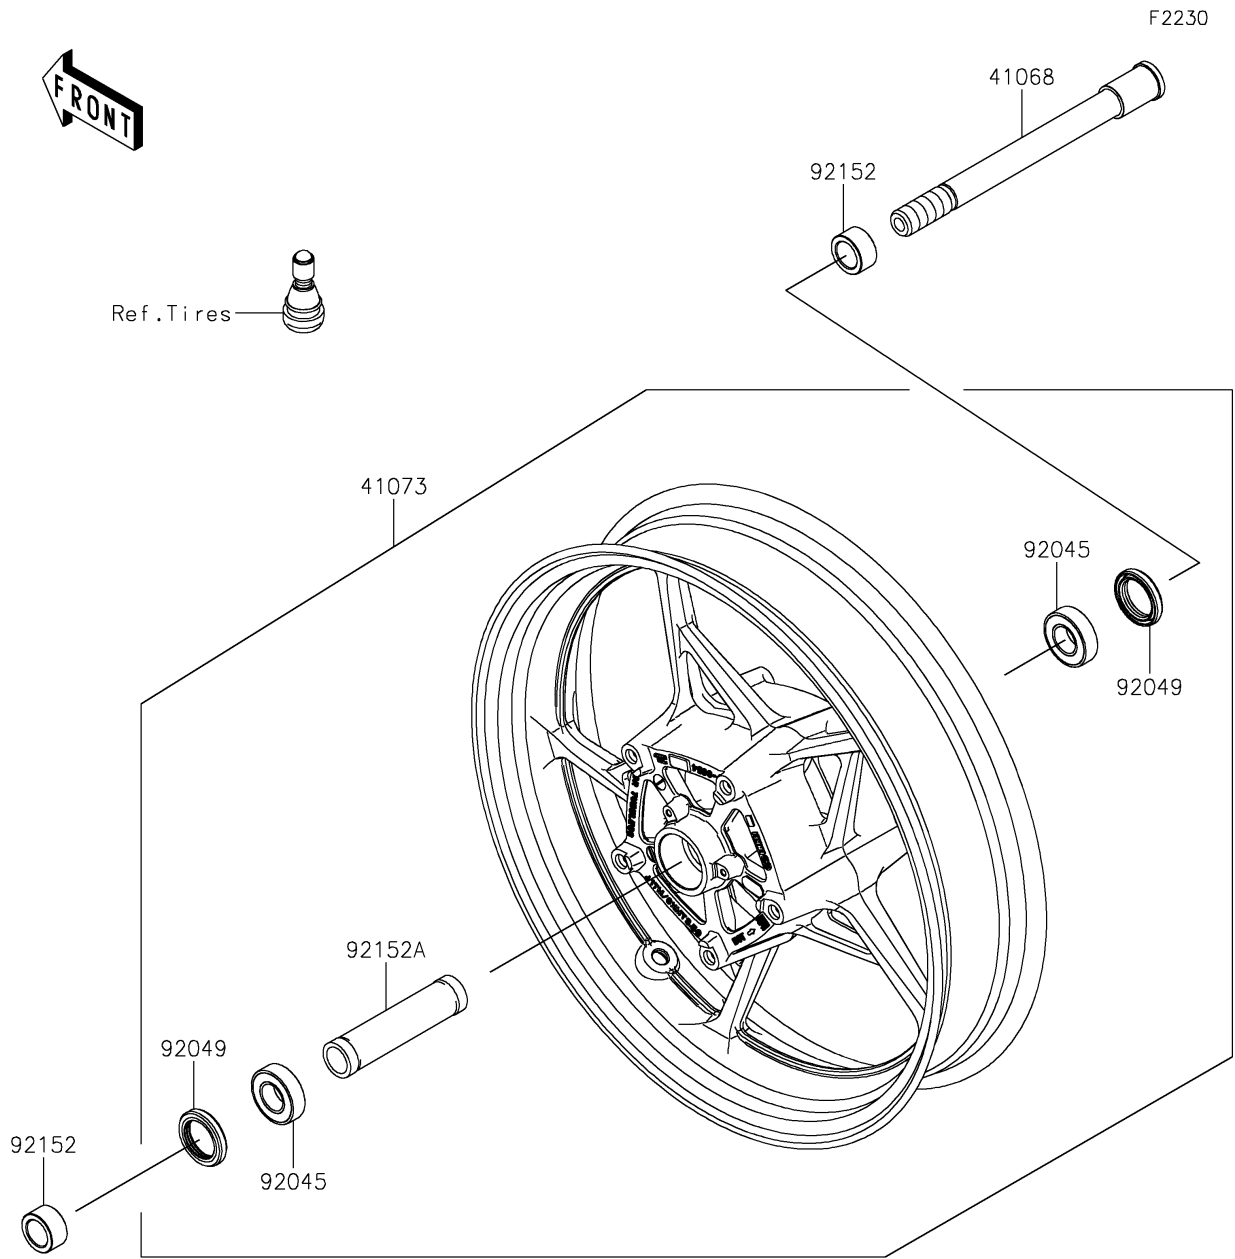

# 2025 Ninja 650 PARTS DIAGRAM

Front Wheel

## 2025 Ninja 650 PARTS LIST

### Front Wheel

ITEM NAME	PART NUMBER	QUANTITY
AXLE,FR,20X209 (Ref # 41068)	41068-0616	1
WHEEL-ASSY,FR,G.BLACK (Ref # 41073)	41073-0702-QT	1
BEARING-BALL,20X42X12 (Ref # 92045)	92045-0820	2
SEAL-OIL,BJN30427 (Ref # 92049)	92049-0130	2
COLLAR,20X30X15.5 (Ref # 92152)	92152-0946	2
COLLAR,20.2X27.2X115 (Ref # 92152A)	92152-2227	1