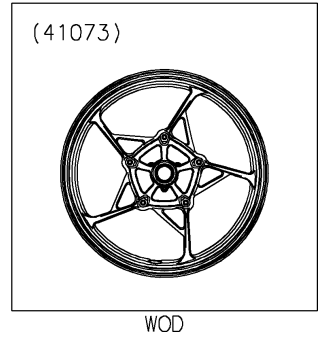

# 2025 Ninja 650 PARTS DIAGRAM

Front Wheel

### Front Wheel

ITEM NAME	PART NUMBER	QUANTITY
AXLE,FR,20X209 (Ref # 41068)	41068-0616	1
WHEEL-ASSY,FR,G.BLACK (Ref # 41073)	41073-0702-QT	1
BEARING-BALL,20X42X12 (Ref # 92045)	92045-0820	2
SEAL-OIL,BJN30427 (Ref # 92049)	92049-0130	2
COLLAR,20X30X15.5 (Ref # 92152)	92152-0946	2
COLLAR,20.2X27.2X115 (Ref # 92152A)	92152-2227	1