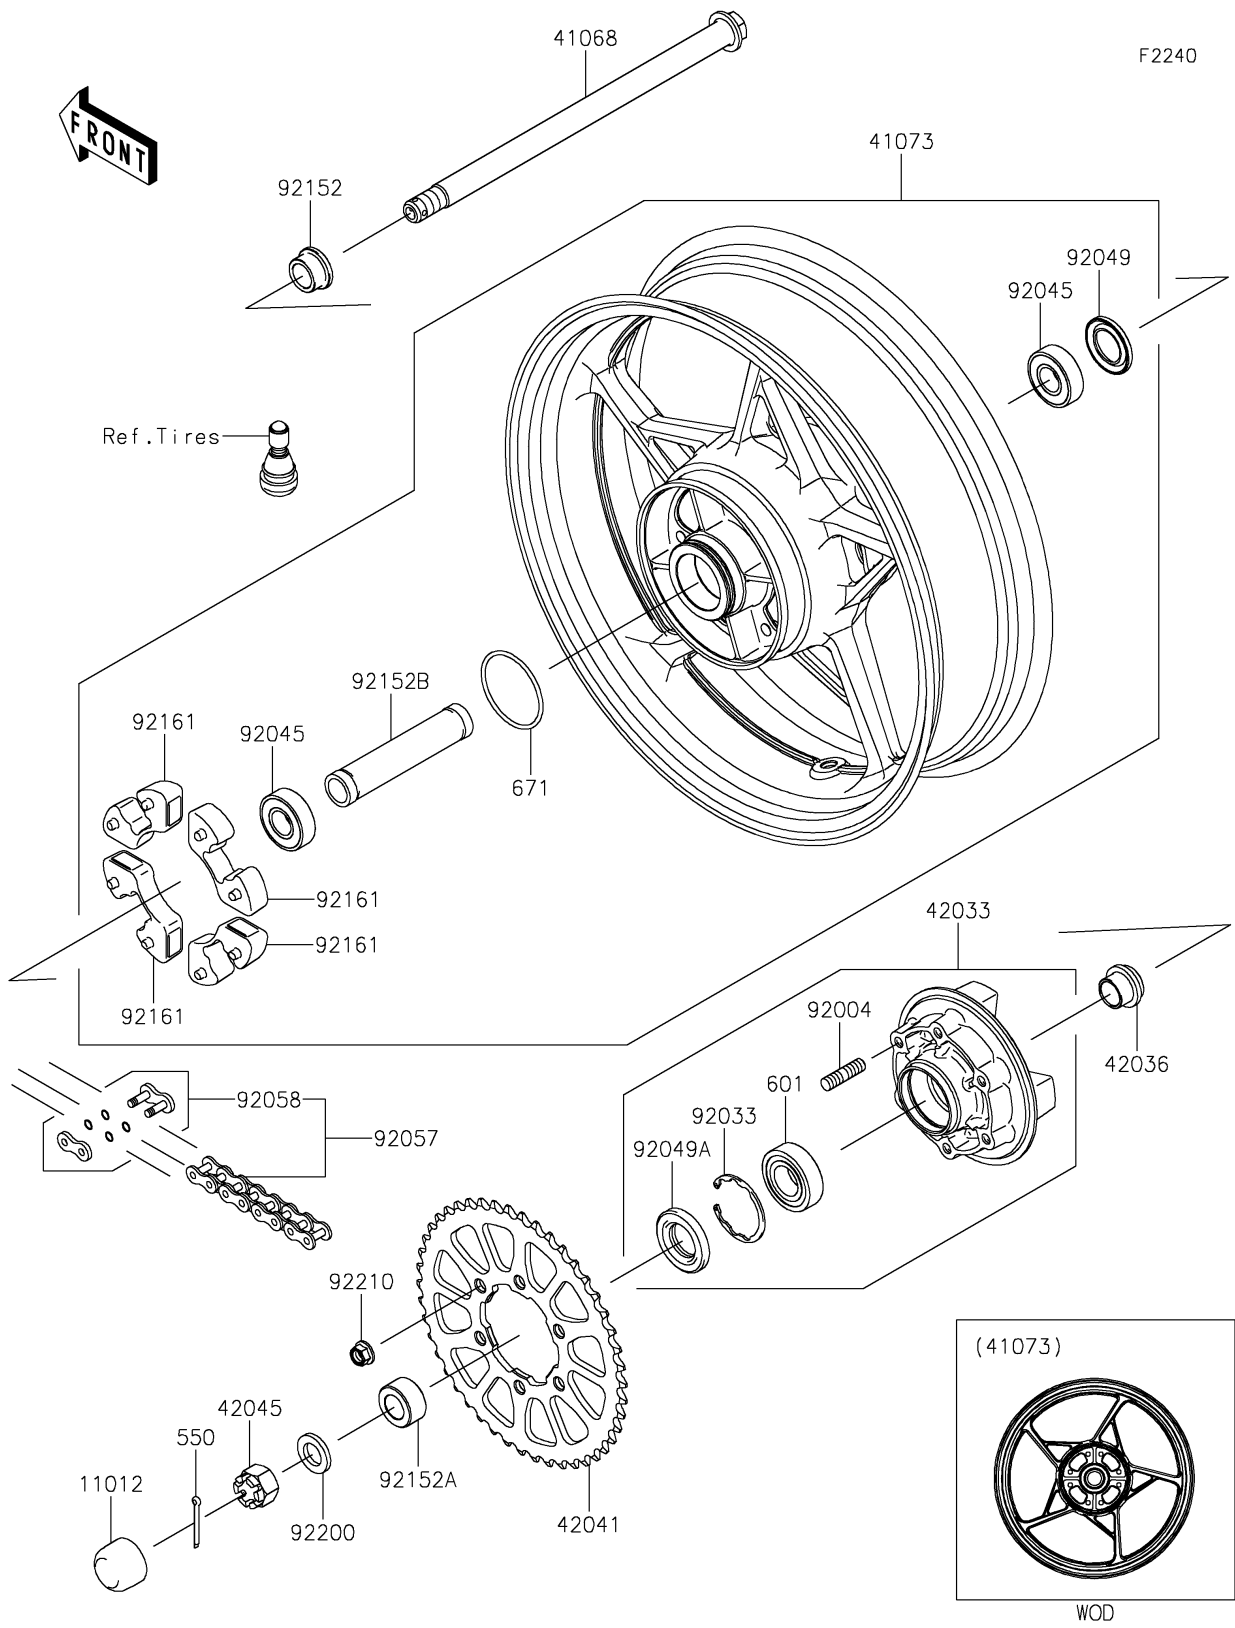

2025 NINJA® 650 KRT EDITION ABS PARTS DIAGRAM

Rear Wheel/Chain

2025 NINJA® 650 KRT EDITION ABS PARTS LIST

Rear Wheel/Chain

ITEM NAME	PART NUMBER	QUANTITY
CAP,AXLE NUT (Ref # 11012)	11012-1590	1
AXLE,RR,20X339.9 (Ref # 41068)	41068-0617	1
WHEEL-ASSY,RR,G.BLACK (Ref # 41073)	41073-0704-QT	1
COUPLING-ASSY,RR HUB (Ref # 42033)	42033-0570	1
SLEEVE,RR HUB,L=23 (Ref # 42036)	42036-1251	1
SPROCKET-HUB,46T (Ref # 42041)	42041-0177	1
NUT,CASTLE,18MM (Ref # 42045)	42045-018	1
STUD,10X19 (Ref # 92004)	92004-0048	6
RING-SNAP,52MM (Ref # 92033)	92033-1043	1
BEARING-BALL,20X47X14 (Ref # 92045)	92045-0821	2
SEAL-OIL,28 47 5 (Ref # 92049)	92049-0140	1
SEAL-OIL (Ref # 92049A)	92049-1287	1
CHAIN,DRIVE,DID520VM4X114L (Ref # 92057)	92057-0840	1
JOINT-CHAIN (Ref # 92058)	92058-0077	1
COLLAR,RR AXLE,RH,L=17 (Ref # 92152)	92152-0302	1
COLLAR,20X35X18 (Ref # 92152A)	92152-0751	1
COLLAR,20.2X27.2X133 (Ref # 92152B)	92152-2228	1
DAMPER,SHOCK,RR HUB (Ref # 92161)	92161-0303	4
WASHER,19X32X4 (Ref # 92200)	92200-1865	1
NUT,LOCK,FLANGED,10MM (Ref # 92210)	92210-0276	6
PIN-COTTER,4.0X35 (Ref # 550)	550AA4035	1
BEARING-BALL (Ref # 601)	601B6205UU	1
O RING,60MM (Ref # 671)	671B2560	1