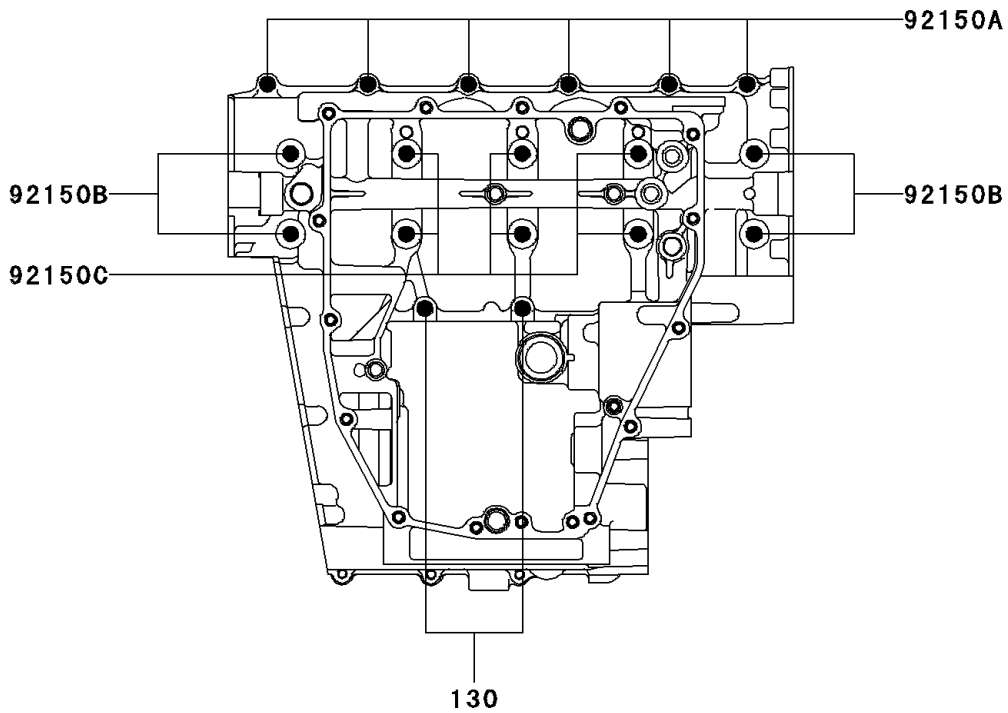

2001 Ninja[®] ZX[™]-6R PARTS DIAGRAM

Crankcase Bolt Pattern

E1412

Upper Case

Lower Case

2001 Ninja® ZX™-6R PARTS LIST

Crankcase Bolt Pattern

ITEM NAME	PART NUMBER	QUANTITY
BOLT-FLANGED (Ref # 130)	130P0675	2
BOLT,6X95 (Ref # 92002)	92002-1078	2
BOLT,6X50 (Ref # 92002A)	92002-1079	1
BOLT,6X65 (Ref # 92002B)	92002-1140	2
BOLT,6X85 (Ref # 92002C)	92002-1306	1
BOLT,7X70 (Ref # 92150)	92150-1250	2
BOLT,6X38 (Ref # 92150A)	92150-1301	6
BOLT,8X99 (Ref # 92150B)	92150-1856	4
BOLT,8X76 (Ref # 92150C)	92150-1857	6
BOLT,6X35 (Ref # 92150D)	92150-1862	3