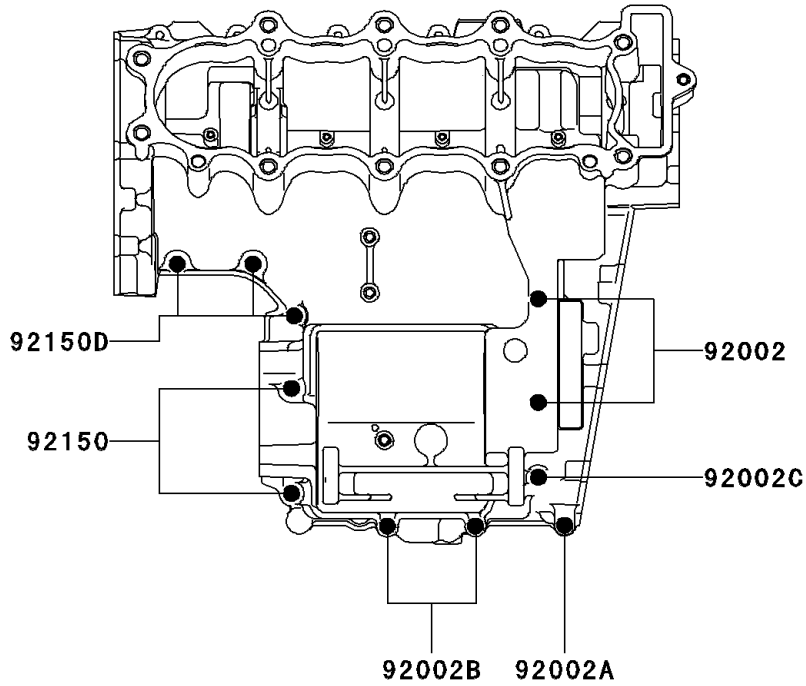

2001 Ninja[®] ZX[™]-6R PARTS DIAGRAM

Crankcase Bolt Pattern

E1412

Upper Case

Lower Case

2001 Ninja® ZX™-6R PARTS LIST

Crankcase Bolt Pattern

ITEM NAME	PART NUMBER	QUANTITY
BOLT-FLANGED (Ref # 130)	130P0675	2
BOLT,6X95 (Ref # 92002)	92002-1078	2
BOLT,6X50 (Ref # 92002A)	92002-1079	1
BOLT,6X65 (Ref # 92002B)	92002-1140	2
BOLT,6X85 (Ref # 92002C)	92002-1306	1
BOLT,7X70 (Ref # 92150)	92150-1250	2
BOLT,6X38 (Ref # 92150A)	92150-1301	6
BOLT,8X99 (Ref # 92150B)	92150-1856	4
BOLT,8X76 (Ref # 92150C)	92150-1857	6
BOLT,6X35 (Ref # 92150D)	92150-1862	3