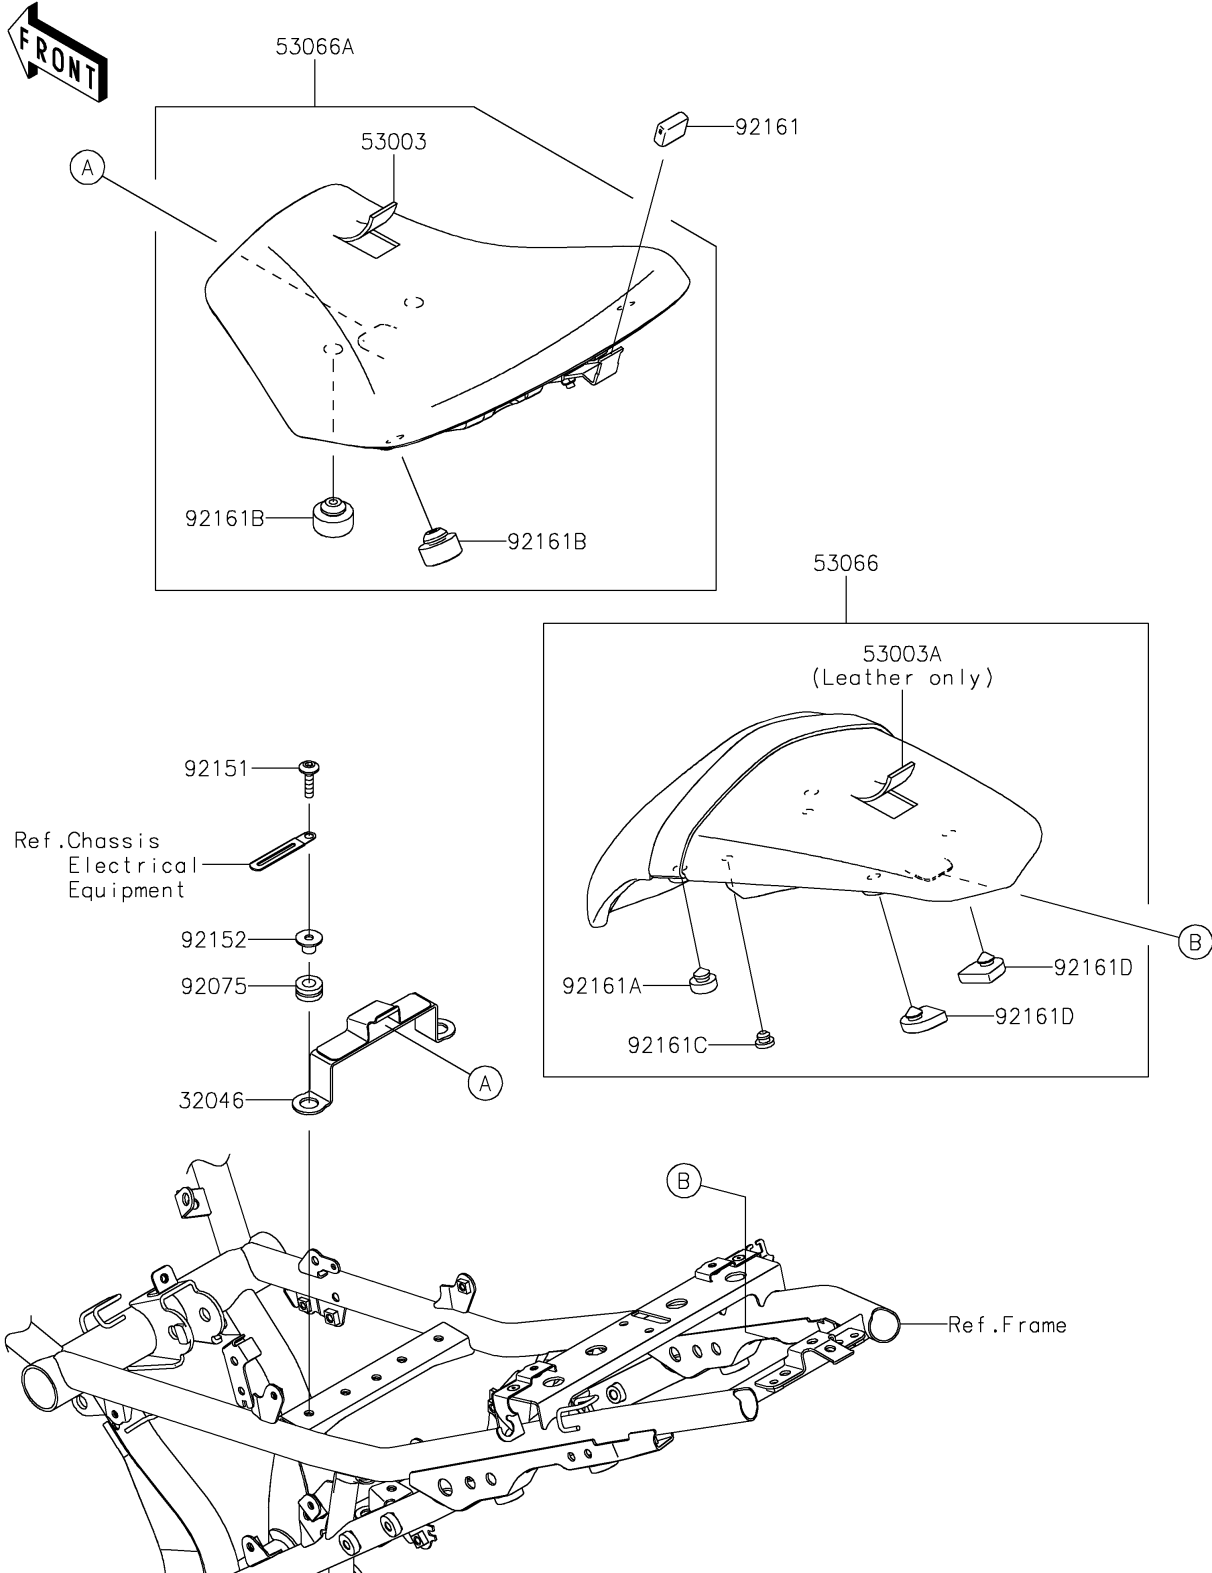

2025 Ninja 650 PARTS DIAGRAM

Seat

F2510

2025 Ninja 650 PARTS LIST

Seat

ITEM NAME	PART NUMBER	QUANTITY
BRACKET-SEAT (Ref # 32046)	32046-0394	1
LEATHER,FR SEAT,BLACK (Ref # 53003)	53003-0443-MA	1
LEATHER,RR,BLACK (Ref # 53003A)	53003-0505-MA	1
SEAT-ASSY,RR,BLACK+BLK (Ref # 53066)	53066-0662-12Y	1
SEAT-ASSY,FR,BLACK (Ref # 53066A)	53066-0690-MA	1
DAMPER (Ref # 92075)	92075-1880	2
BOLT,SOCKET,6X25 (Ref # 92151)	92151-1611	2
COLLAR,6.5X10X11.6 (Ref # 92152)	92152-2326	2
DAMPER,SEAT BRACKET,FR (Ref # 92161)	92161-1865	1
DAMPER,10X20X8 (Ref # 92161A)	92161-1898	2
DAMPER,14X30X14.5 (Ref # 92161B)	92161-1970	4
DAMPER (Ref # 92161C)	92161-1971	2
DAMPER (Ref # 92161D)	92161-2259	2