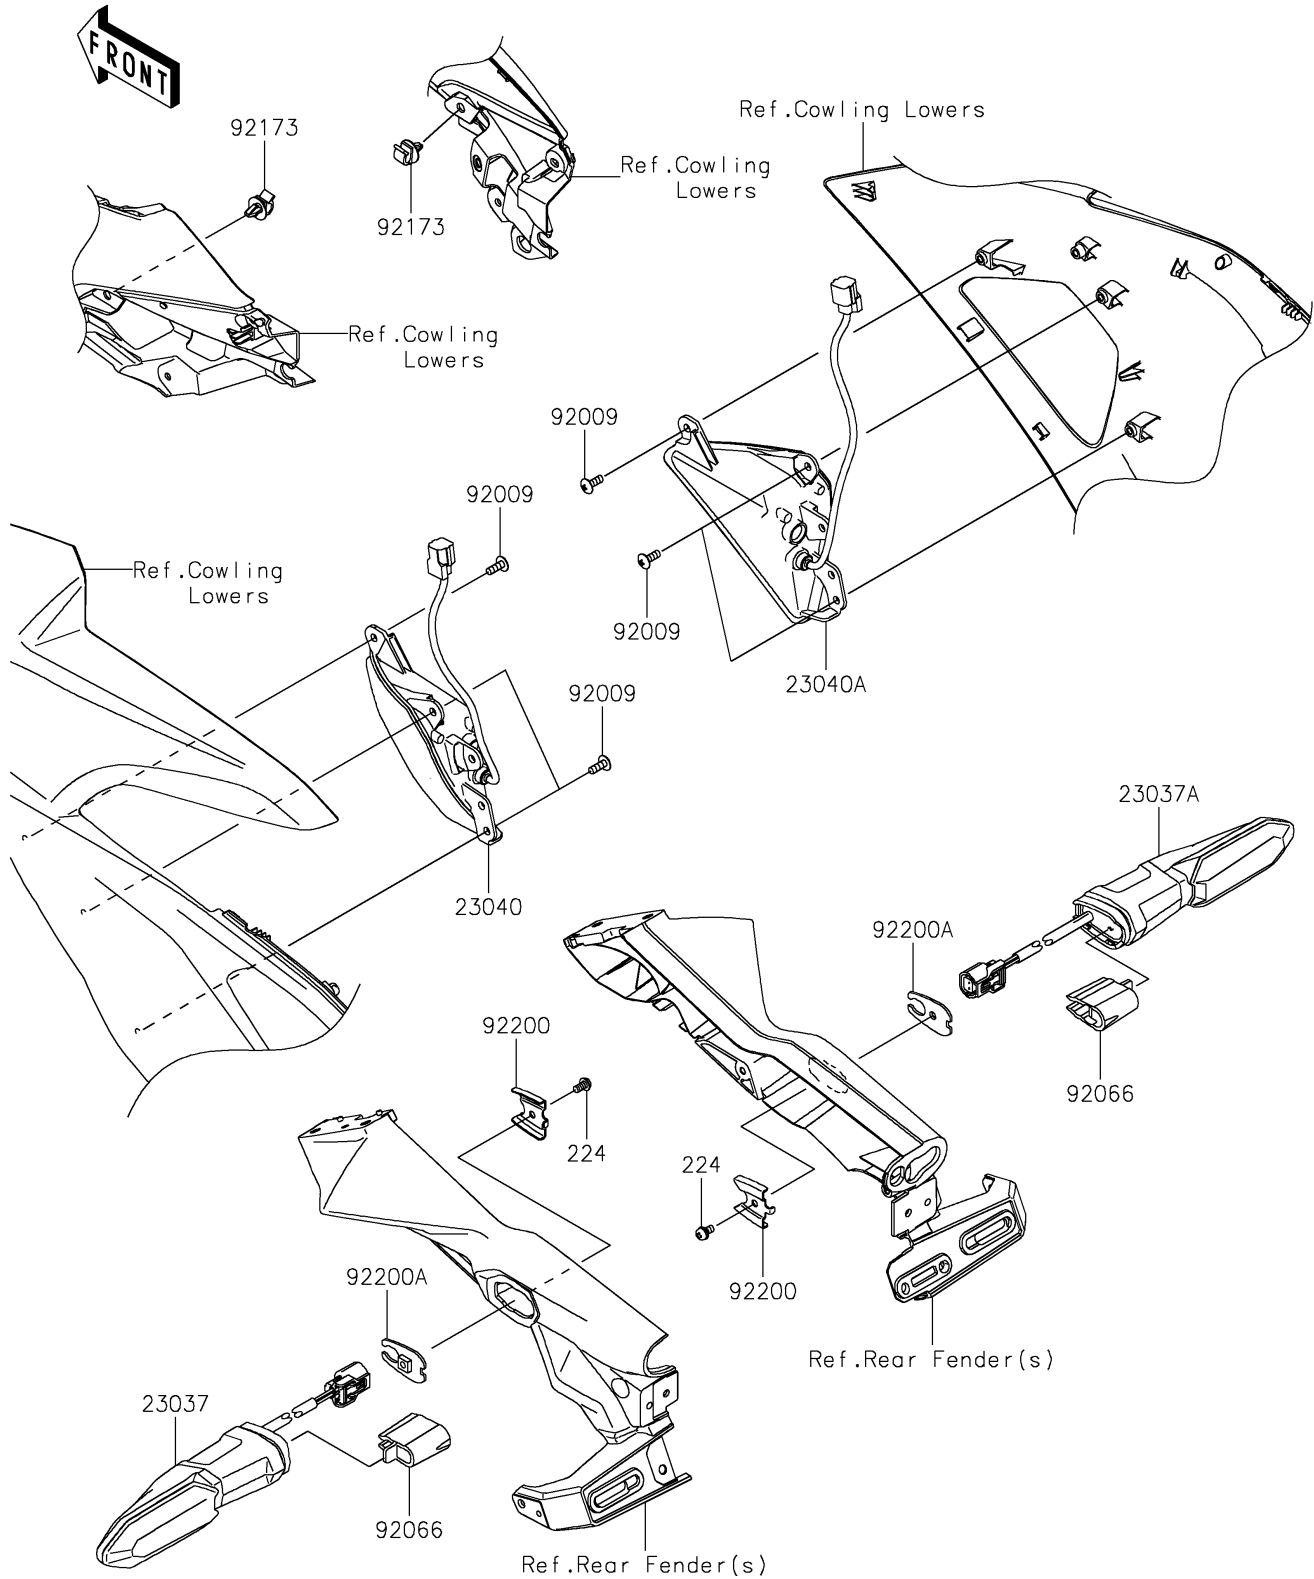

2025 Ninja 650 PARTS DIAGRAM

Turn Signals

F2730

2025 Ninja 650 PARTS LIST

Turn Signals

ITEM NAME	PART NUMBER	QUANTITY
LAMP-ASSY-SIGNAL,LED,LH (Ref # 23037)	23037-0561	1
LAMP-ASSY-SIGNAL,LED,RH (Ref # 23037A)	23037-0562	1
LAMP-SIGNAL,LED,FR,LH (Ref # 23040)	23040-0157	1
LAMP-SIGNAL,LED,FR,RH (Ref # 23040A)	23040-0158	1
SCREW,TAPPING,5X14 (Ref # 92009)	92009-1197	6
PLUG,SIGNAL LAMP (Ref # 92066)	92066-0919	2
CLAMP,CABLE CLIP (Ref # 92173)	92173-1022	2
WASHER (Ref # 92200)	92200-0855	2
WASHER,SIGNAL LAMP (Ref # 92200A)	92200-2294	2
SCREW-PAN-WP-CROS,4X8 (Ref # 224)	224AB0408	2