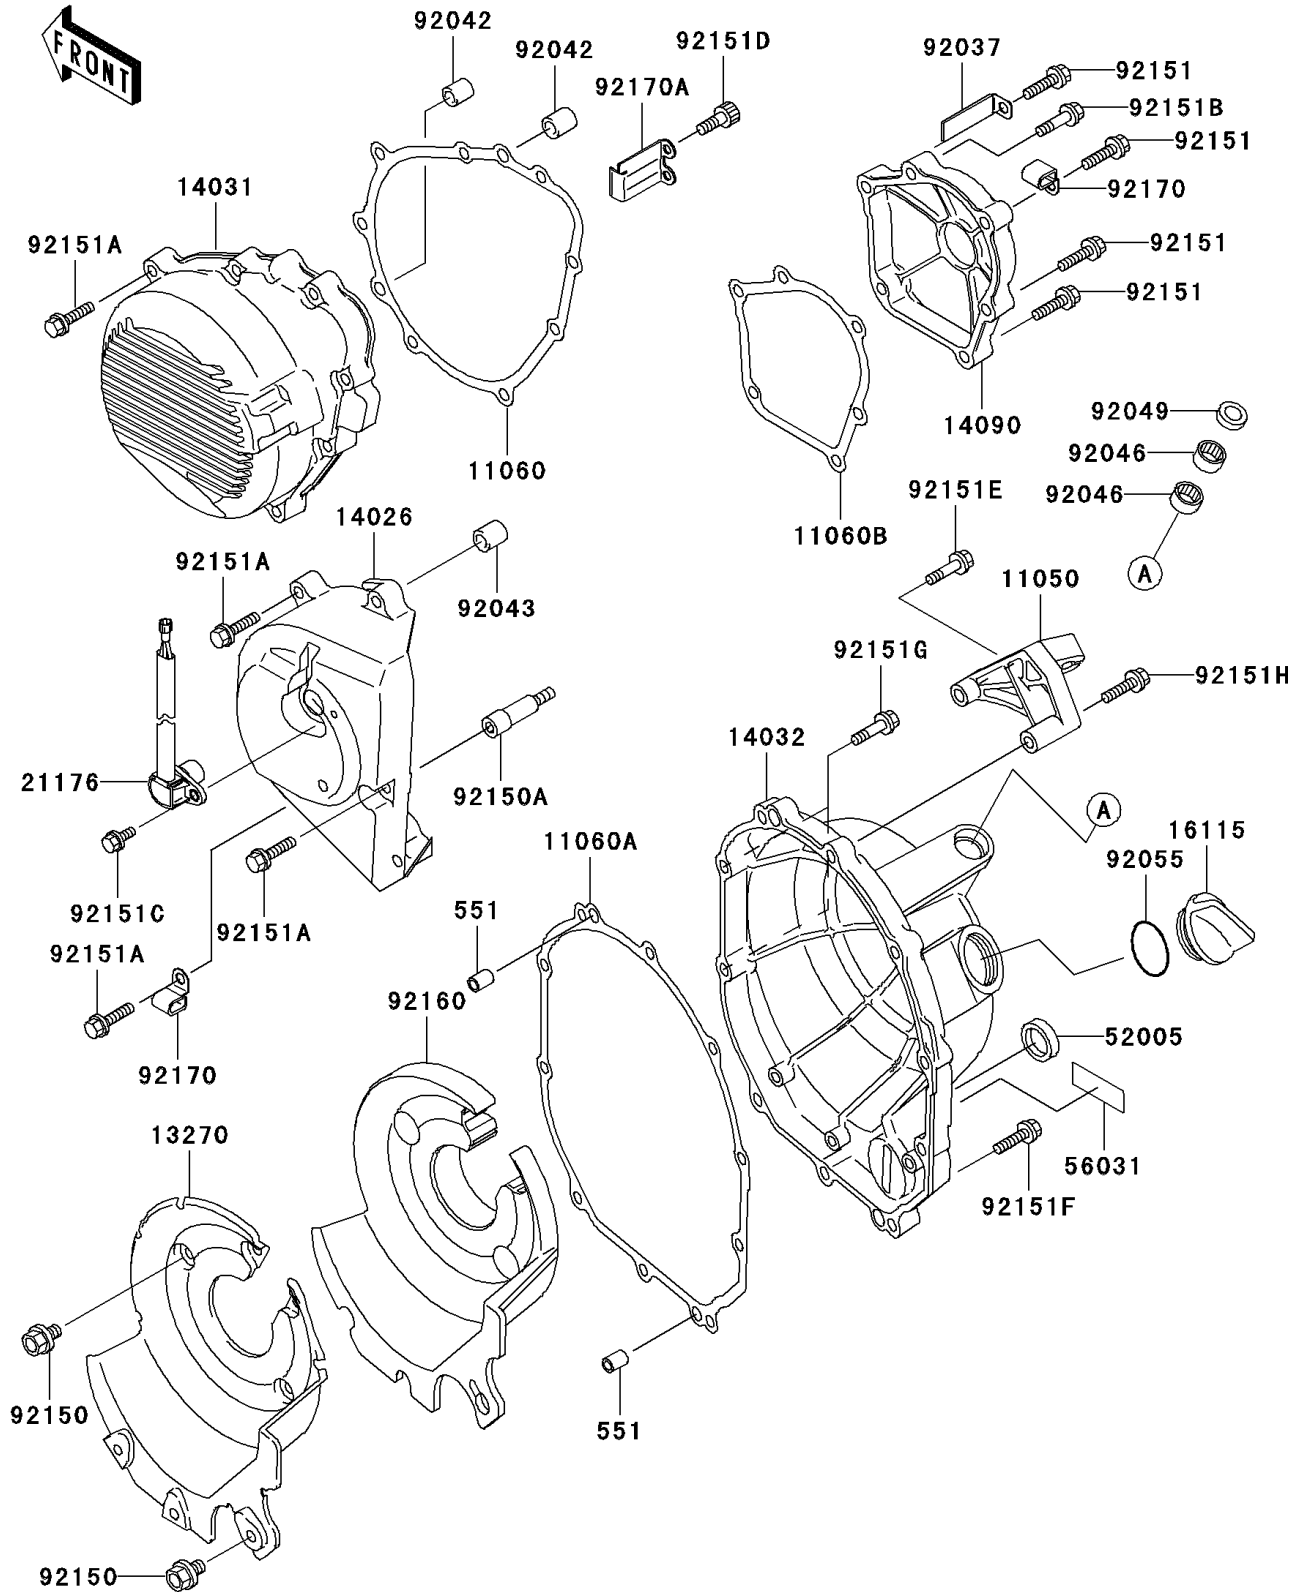

# 2001 Ninja® ZX™-6R PARTS DIAGRAM

Engine Cover(s)

E1431

## 2001 Ninja® ZX™-6R PARTS LIST

### Engine Cover(s)

ITEM NAME	PART NUMBER	QUANTITY
PIN-DOWEL,8X14 (Ref # 551)	551A0814	2
BRACKET,CLUTCH CABLE (Ref # 11050)	11050-1864	1
GASKET,GENERATOR COVER (Ref # 11060)	11060-1851	1
GASKET,CLUTCH COVER (Ref # 11060A)	11060-1853	1
GASKET,PULSING COVER (Ref # 11060B)	11060-1867	1
PLATE,CLUTCH COVER (Ref # 13270)	13270-1350	1
COVER-CHAIN (Ref # 14026)	14026-1277	1
COVER-GENERATOR (Ref # 14031)	14031-1373	1
COVER-CLUTCH (Ref # 14032)	14032-1500	1
COVER,PULSING (Ref # 14090)	14090-1916	1
CAP-OIL FILLER (Ref # 16115)	16115-1009	1
SENSOR,SPEED (Ref # 21176)	21176-1076	1
GAUGE,OIL LEVEL (Ref # 52005)	52005-1057	1
LABEL-MANUAL,OIL CAPACITY (Ref # 56031)	56031-1895	1
CLAMP,HARNESS (Ref # 92037)	92037-1316	1
PIN,DOWEL,6.3X8X14 (Ref # 92042)	92042-007	2
PIN,6.2X8X14 (Ref # 92043)	92043-1263	1
BEARING-NEEDLE,HK1210 (Ref # 92046)	92046-1010	2
SEAL-OIL,TB12205.5 (Ref # 92049)	92049-1271	1
RING-O,31.7X2.4 (Ref # 92055)	92055-049	1
BOLT,5X8 (Ref # 92150)	92150-1406	7
BOLT (Ref # 92150A)	92150-1889	1
BOLT,6X30 (Ref # 92151)	92151-1134	5
BOLT,6X35 (Ref # 92151A)	92151-1135	13
BOLT,6X30 (Ref # 92151B)	92151-1201	1
BOLT,5X12 (Ref # 92151C)	92151-1305	1
BOLT,SOCKET,5X12 (Ref # 92151D)	92151-1365	2
BOLT,6X50 (Ref # 92151E)	92151-1545	1
BOLT,6X30 (Ref # 92151F)	92151-1547	6

### Engine Cover(s)

ITEM NAME	PART NUMBER	QUANTITY
BOLT,6X50 (Ref # 92151G)	92151-1790	2
BOLT,6X60 (Ref # 92151H)	92151-1791	1
DAMPER,CLUTCH COVER (Ref # 92160)	92160-1554	1
CLAMP (Ref # 92170)	92170-1577	2
CLAMP (Ref # 92170A)	92170-1843	1