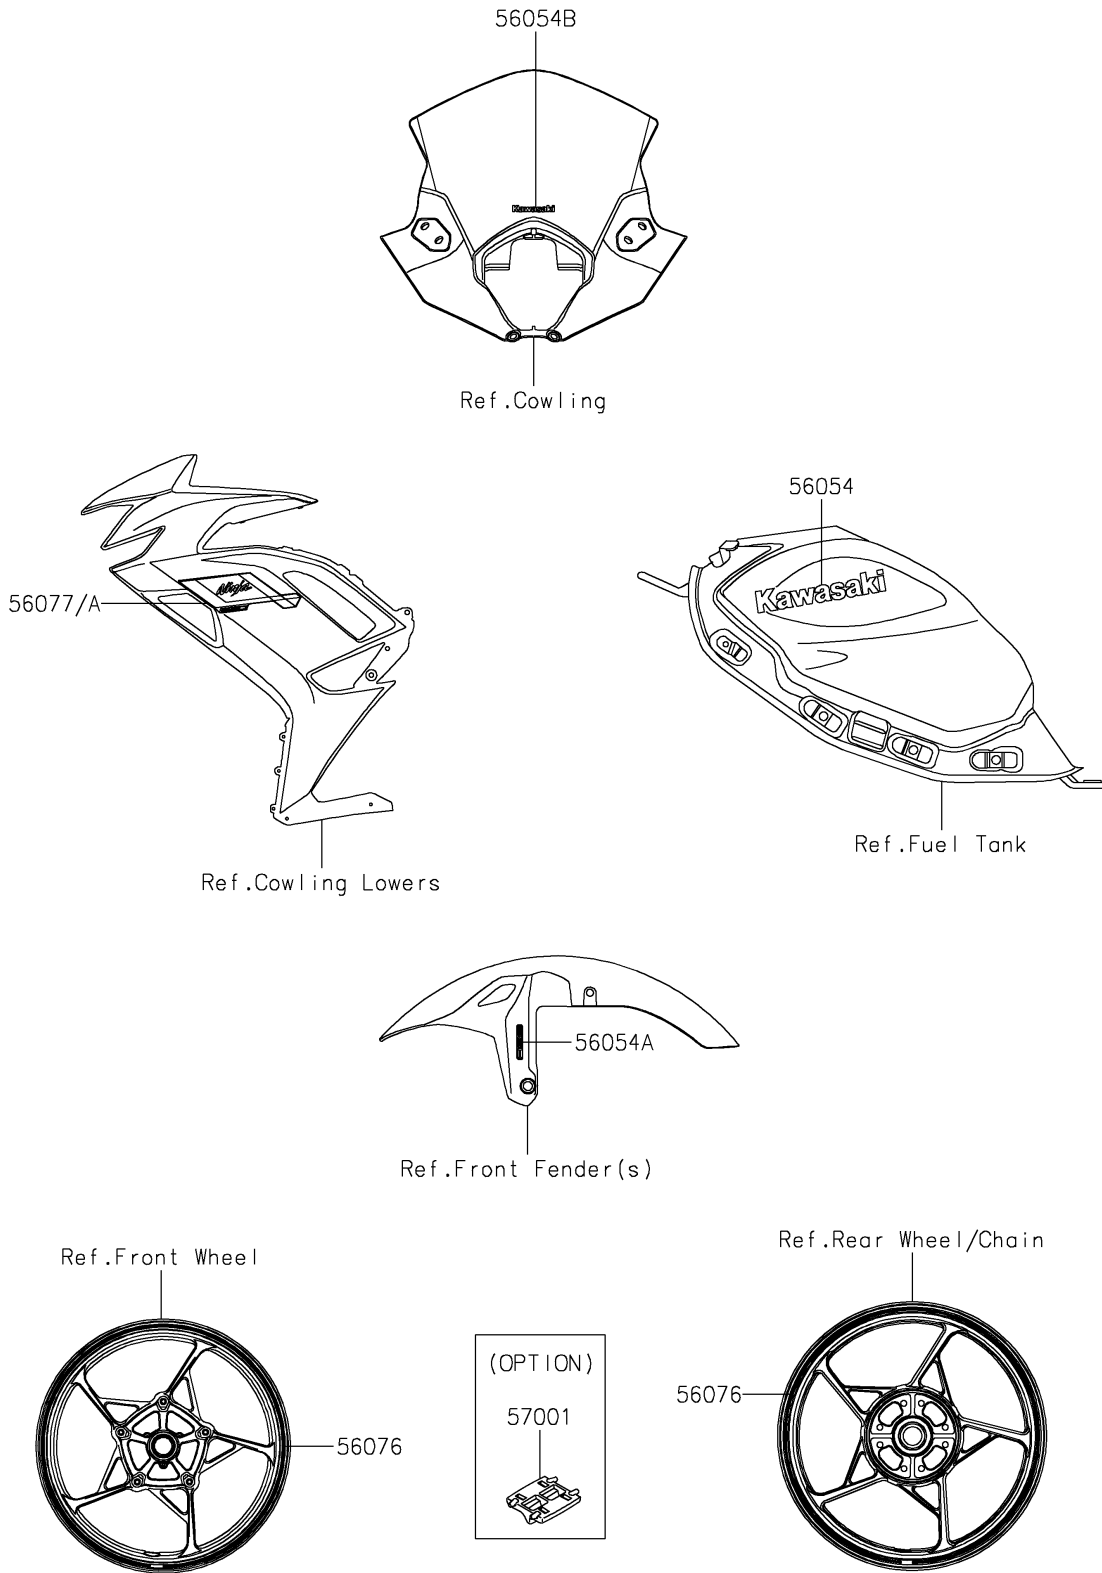

# 2025 Ninja 650 PARTS DIAGRAM

Decals(Black)(PSFNN)

F2861

## 2025 Ninja 650 PARTS LIST

Decals(Black)(PSFNN)

ITEM NAME	PART NUMBER	QUANTITY
MARK,FUEL TANK,KAWASAKI (Ref # 56054)	56054-1204	2
MARK,ABS (Ref # 56054A)	56054-1413	2
MARK,WINDSHIELD,KAWASAKI (Ref # 56054B)	56054-2261	1
PATTERN,WHEEL,GRN/BLK,4X1353 (Ref # 56076)	56076-4003	4
PATTERN,SIDE COWL.,LH (Ref # 56077)	56077-2083	1
PATTERN,SIDE COWL.,RH (Ref # 56077A)	56077-2084	1
RIM STRIPE APPLICATOR (Ref # 57001)	57001-1752	AR