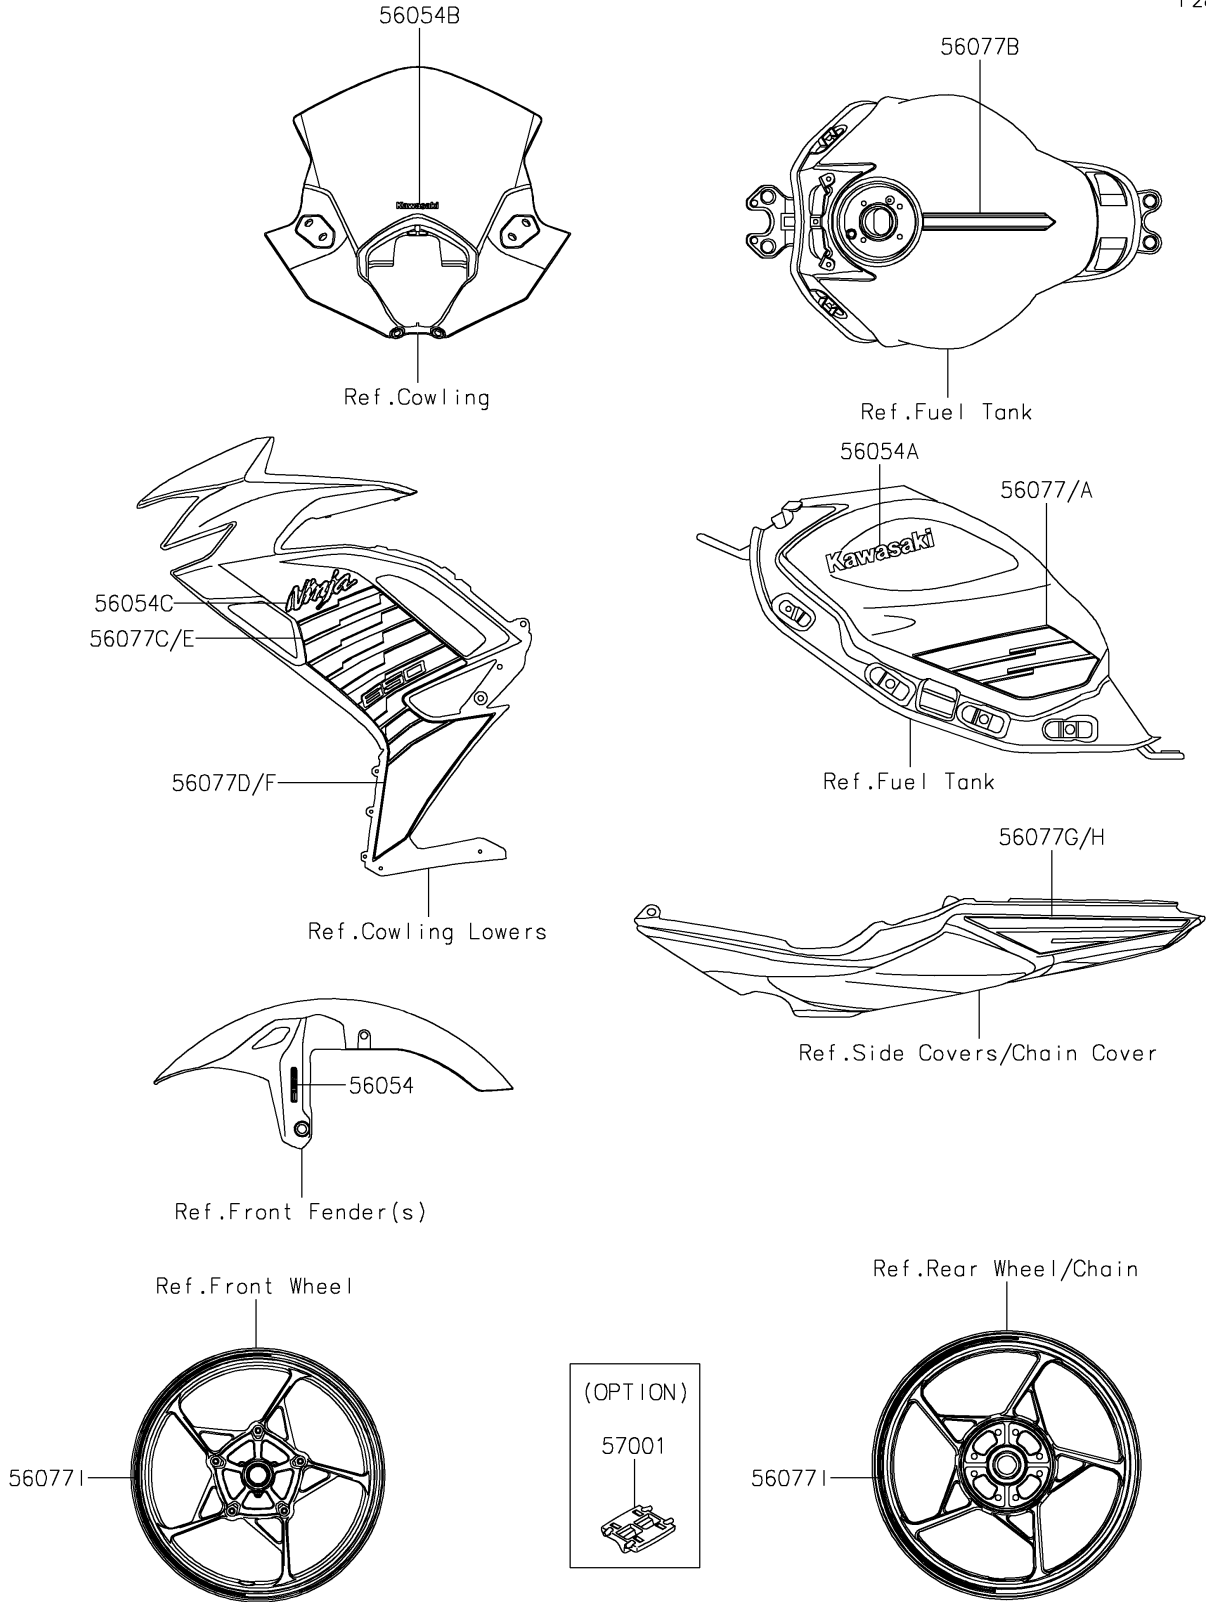

2025 NINJA® 650 KRT EDITION ABS PARTS DIAGRAM

Decals(Orange)(PSFAN)

F2861A

2025 NINJA® 650 KRT EDITION ABS PARTS LIST

Decals(Orange)(PSFAN)

ITEM NAME	PART NUMBER	QUANTITY
MARK,ABS (Ref # 56054)	56054-1412	2
MARK,FUEL TANK,KAWASAKI (Ref # 56054A)	56054-1477	2
MARK,WINDSHIELD,KAWASAKI (Ref # 56054B)	56054-2261	1
MARK,SIDE COWL.,NINJA (Ref # 56054C)	56054-4264	2
PATTERN,FUEL TANK,LH (Ref # 56077)	56077-2085	1
PATTERN,FUEL TANK,RH (Ref # 56077A)	56077-2086	1
PATTERN,FUEL TANK (Ref # 56077B)	56077-2087	1
PATTERN,SIDE COWL.,LH,UPP (Ref # 56077C)	56077-2088	1
PATTERN,SIDE COWL.,LH,LWR (Ref # 56077D)	56077-2089	1
PATTERN,SIDE COWL.,RH,UPP (Ref # 56077E)	56077-2090	1
PATTERN,SIDE COWL.,RH,LWR (Ref # 56077F)	56077-2091	1
PATTERN,TAIL COVER,LH (Ref # 56077G)	56077-2092	1
PATTERN,TAIL COVER,RH (Ref # 56077H)	56077-2093	1
PATTERN,WHEEL,YEL/BLK,6X700 (Ref # 56077I)	56077-2094	4
RIM STRIPE APPLICATOR (Ref # 57001)	57001-1752	AR