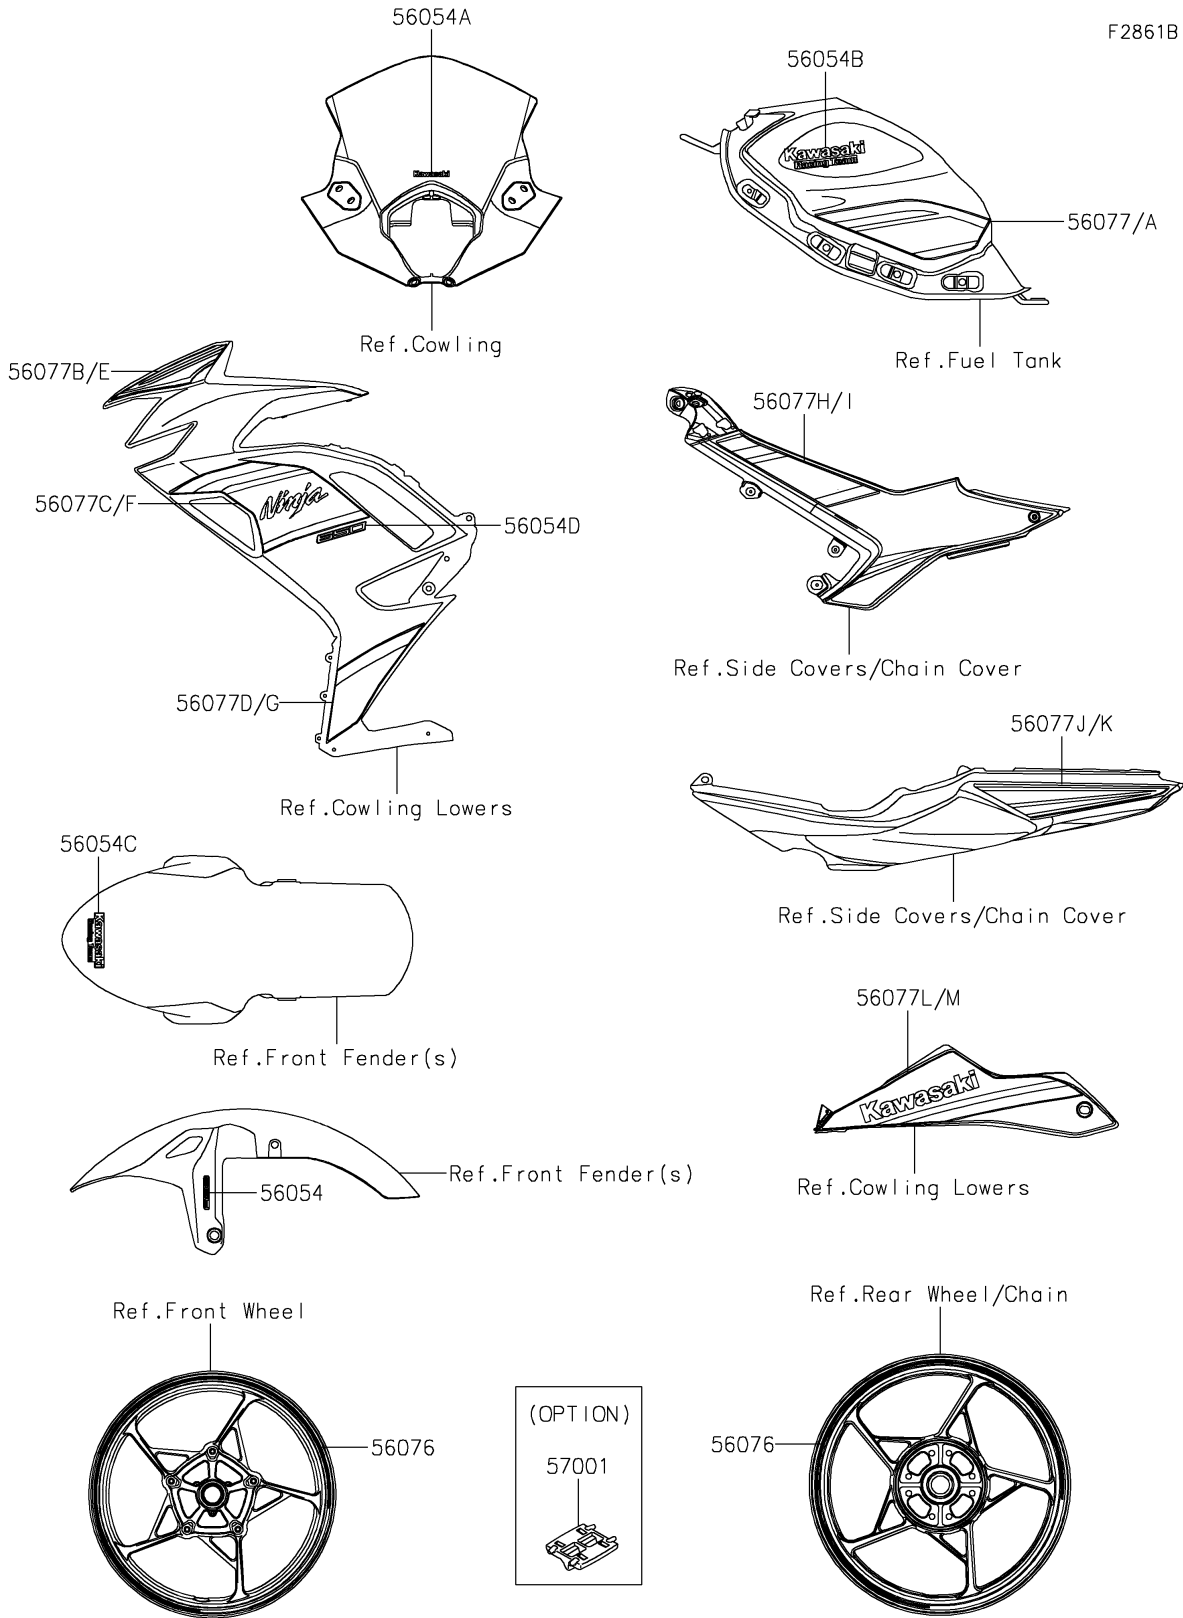

2025 Ninja 650 PARTS DIAGRAM

Decals(L.Green)(PSFAN)

2025 Ninja 650 PARTS LIST

Decals(L.Green)(PSFAN)

| ITEM NAME | PART NUMBER | QUANTITY |
|--|-------------|----------|
| MARK,ABS (Ref # 56054) | 56054-1412 | 2 |
| MARK,WINDSHIELD,KAWASAKI (Ref # 56054A) | 56054-2261 | 1 |
| MARK,FUEL TANK,KRT (Ref # 56054B) | 56054-4090 | 2 |
| MARK,FR FENDER,KRT (Ref # 56054C) | 56054-4091 | 1 |
| MARK,SIDE COWL.,650 (Ref # 56054D) | 56054-4266 | 2 |
| PATTERN,WHEEL,BLACK,6X1079 (Ref # 56076) | 56076-2170 | 4 |
| PATTERN,FUEL TANK,LH (Ref # 56077) | 56077-2105 | 1 |
| PATTERN,FUEL TANK,RH (Ref # 56077A) | 56077-2106 | 1 |
| PATTERN,SIDE COWL.,LH,UPP (Ref # 56077B) | 56077-2107 | 1 |
| PATTERN,SIDE COWL.,LH,CNT (Ref # 56077C) | 56077-2108 | 1 |
| PATTERN,SIDE COWL.,LH,LWR (Ref # 56077D) | 56077-2109 | 1 |
| PATTERN,SIDE COWL.,RH,UPP (Ref # 56077E) | 56077-2110 | 1 |
| PATTERN,SIDE COWL.,RH,CNT (Ref # 56077F) | 56077-2111 | 1 |
| PATTERN,SIDE COWL.,RH,LWR (Ref # 56077G) | 56077-2112 | 1 |
| PATTERN,SIDE COVER,LH (Ref # 56077H) | 56077-2113 | 1 |
| PATTERN,SIDE COVER,RH (Ref # 56077I) | 56077-2114 | 1 |
| PATTERN,TAIL COVER,LH (Ref # 56077J) | 56077-2115 | 1 |
| PATTERN,TAIL COVER,RH (Ref # 56077K) | 56077-2116 | 1 |
| PATTERN,LWR COWL.,LH (Ref # 56077L) | 56077-2117 | 1 |
| PATTERN,LWR COWL.,RH (Ref # 56077M) | 56077-2118 | 1 |
| RIM STRIPE APPLICATOR (Ref # 57001) | 57001-1752 | AR |