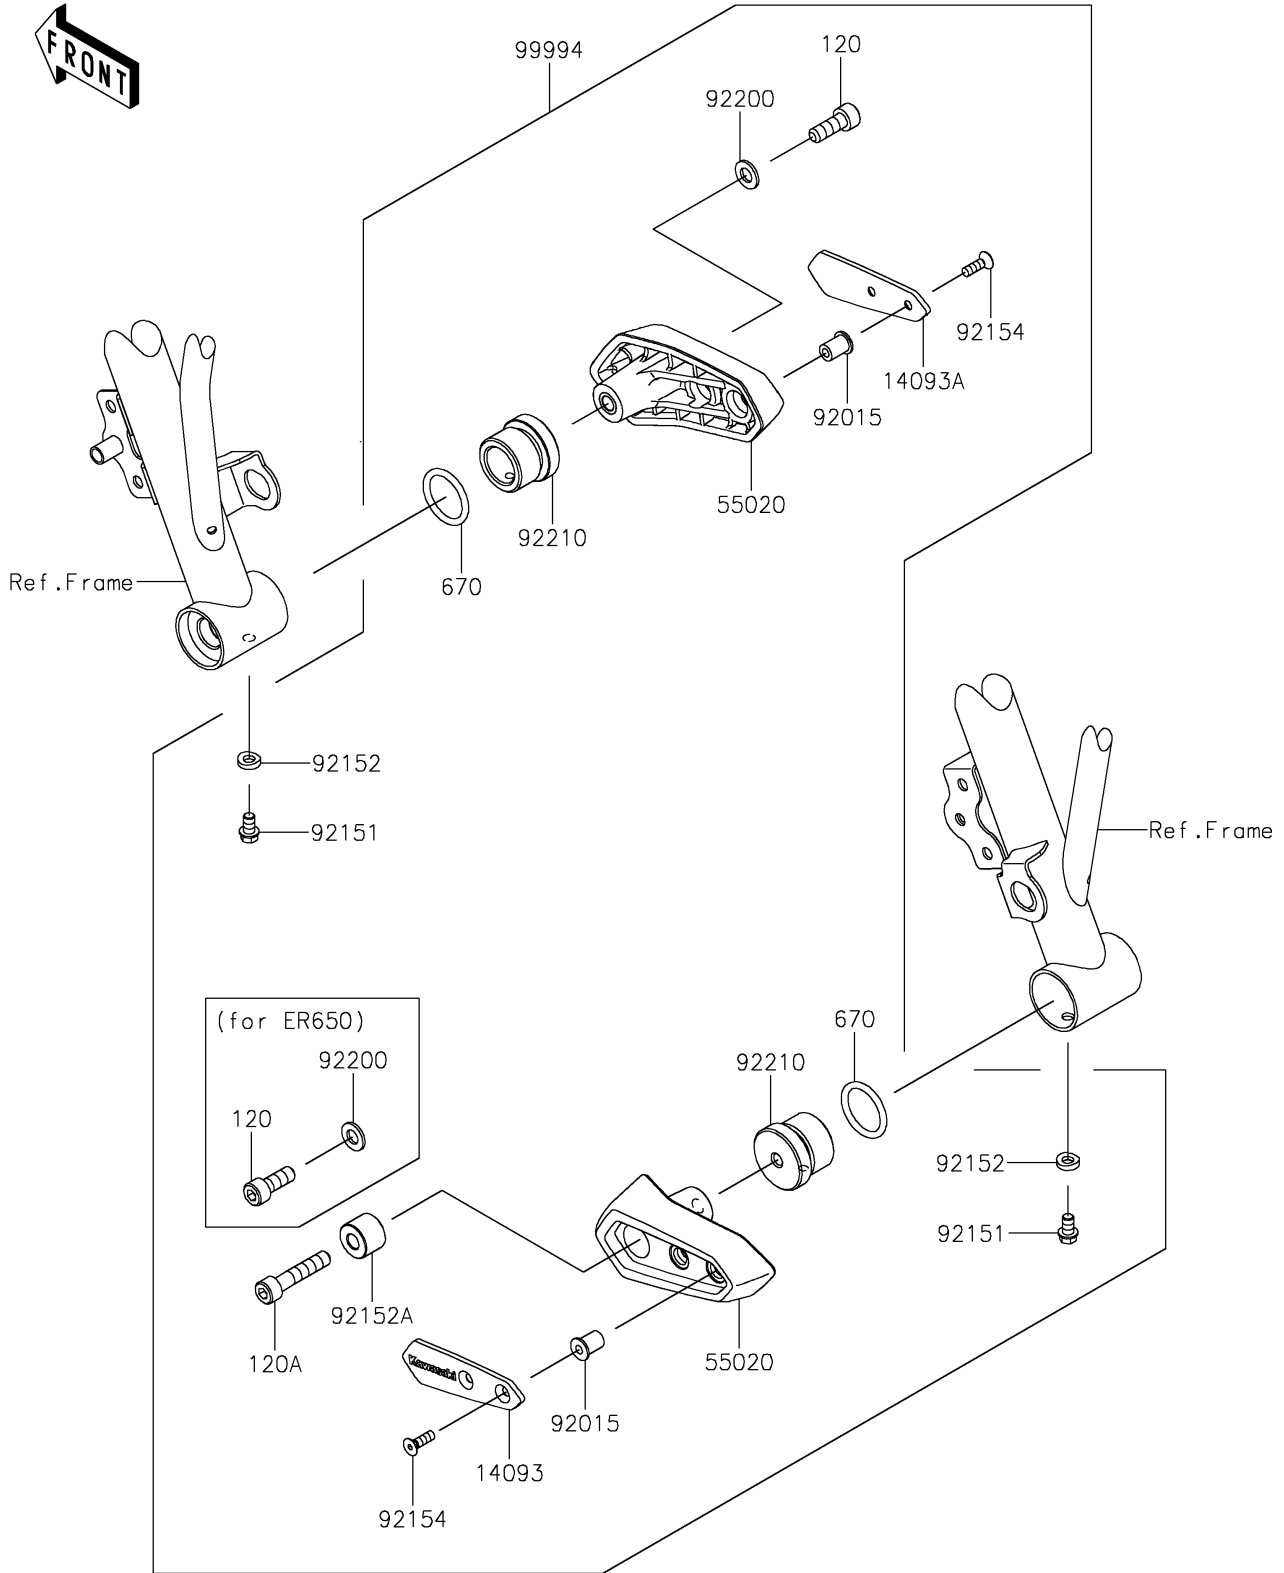

2025 Ninja 650 PARTS DIAGRAM

Accessory(Frame Slider)

F2910A

2025 Ninja 650 PARTS LIST

Accessory(Frame Slider)

ITEM NAME	PART NUMBER	QUANTITY
COVER,SLIDER,LH (Ref # 14093)	14093-0350	1
COVER,SLIDER,RH (Ref # 14093A)	14093-0351	1
GUARD (Ref # 55020)	55020-1997	2
NUT,WELL,5MM (Ref # 92015)	92015-1757	4
BOLT,6X10 (Ref # 92151)	92151-1277	2
COLLAR,6.3X12 (Ref # 92152)	92152-2236	2
COLLAR,8.3X20X15 (Ref # 92152A)	92152-2237	1
BOLT,SOCKET,5X16 (Ref # 92154)	92154-1014	4
WASHER,8.4X16X1.6 (Ref # 92200)	92200-0807	2
NUT (Ref # 92210)	92210-1505	2
KIT-ACCESSORY,FRAME SLIDER (Ref # 99994)	99994-0797	1
BOLT-SOCKET,8X22 (Ref # 120)	120CA0822	2
BOLT-SOCKET,8X40 (Ref # 120A)	120CA0840	1
O RING,26MM (Ref # 670)	670B3026	2