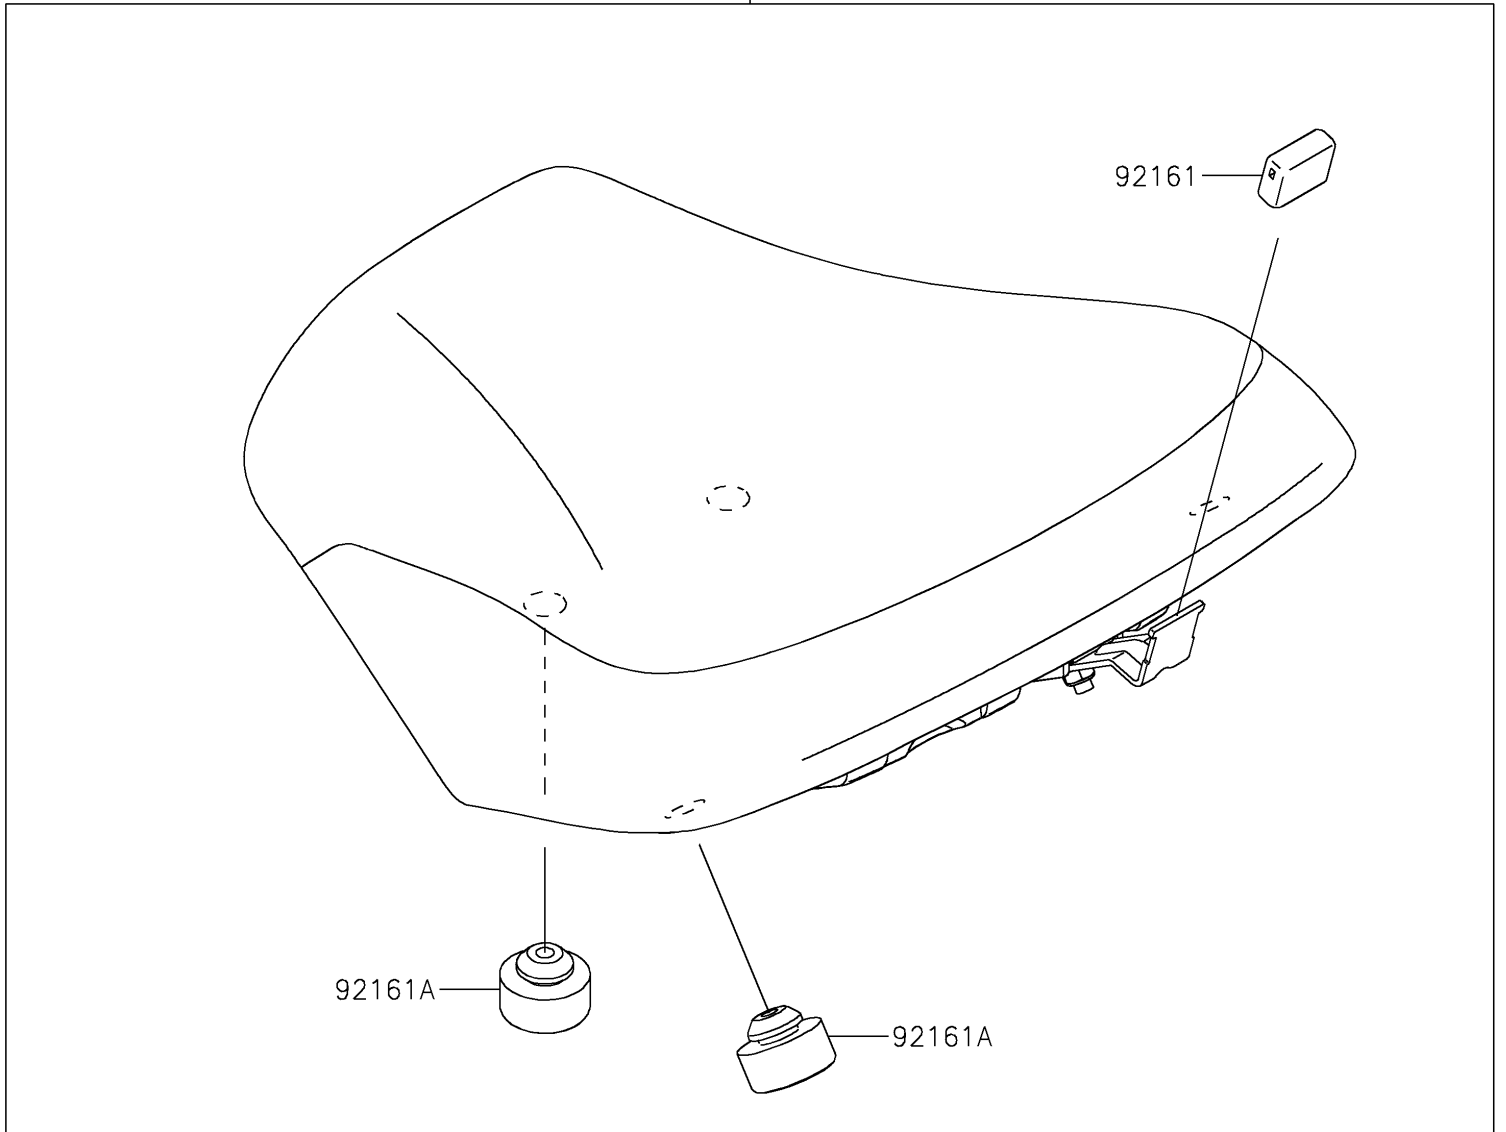

2025 Ninja 650 PARTS DIAGRAM

Accessory(High Seat)

F2910C

99994

92161

92161A

92161A

2025 Ninja 650 PARTS LIST

Accessory(High Seat)

ITEM NAME	PART NUMBER	QUANTITY
DAMPER,SEAT BRACKET,FR (Ref # 92161)	92161-1865	1
DAMPER,14X30X14.5 (Ref # 92161A)	92161-1970	4
KIT-ACCESSORY,HIGH-SEAT (Ref # 99994)	99994-1062	1