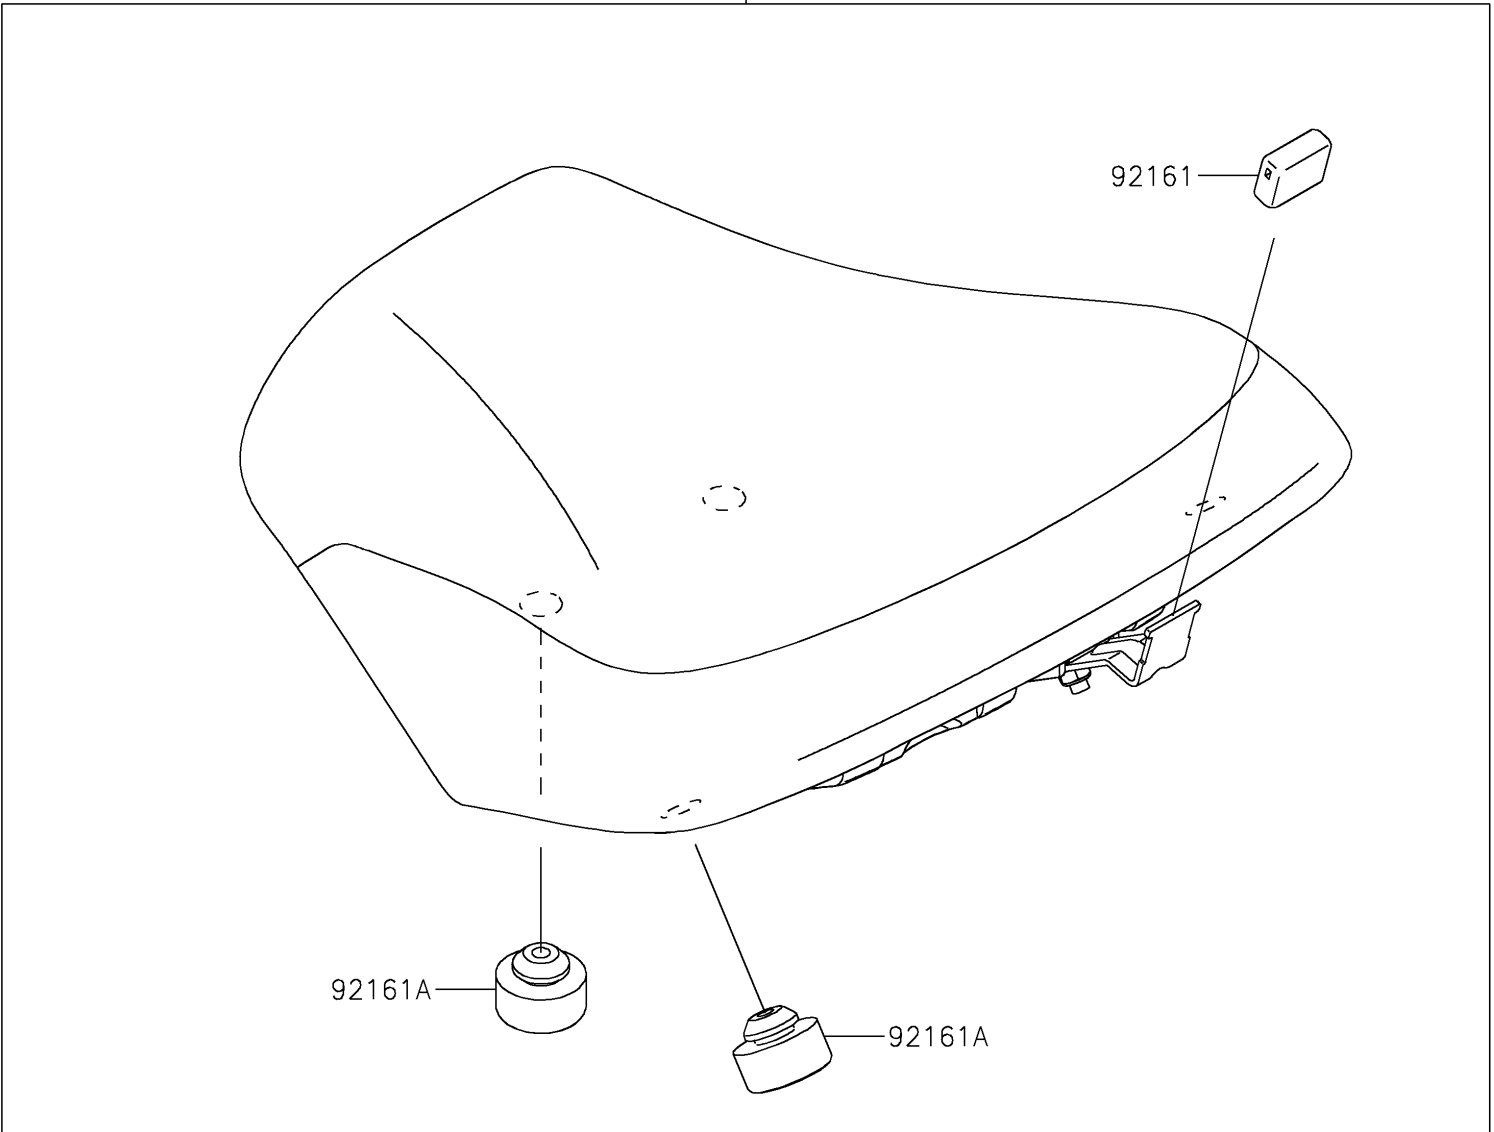

2025 Ninja 650 PARTS DIAGRAM

Accessory(High Seat)

F2910C

99994

92161 

92161A 

 92161A

2025 Ninja 650 PARTS LIST

Accessory(High Seat)

ITEM NAME	PART NUMBER	QUANTITY
DAMPER,SEAT BRACKET,FR (Ref # 92161)	92161-1865	1
DAMPER,14X30X14.5 (Ref # 92161A)	92161-1970	4
KIT-ACCESSORY,HIGH-SEAT (Ref # 99994)	99994-1062	1