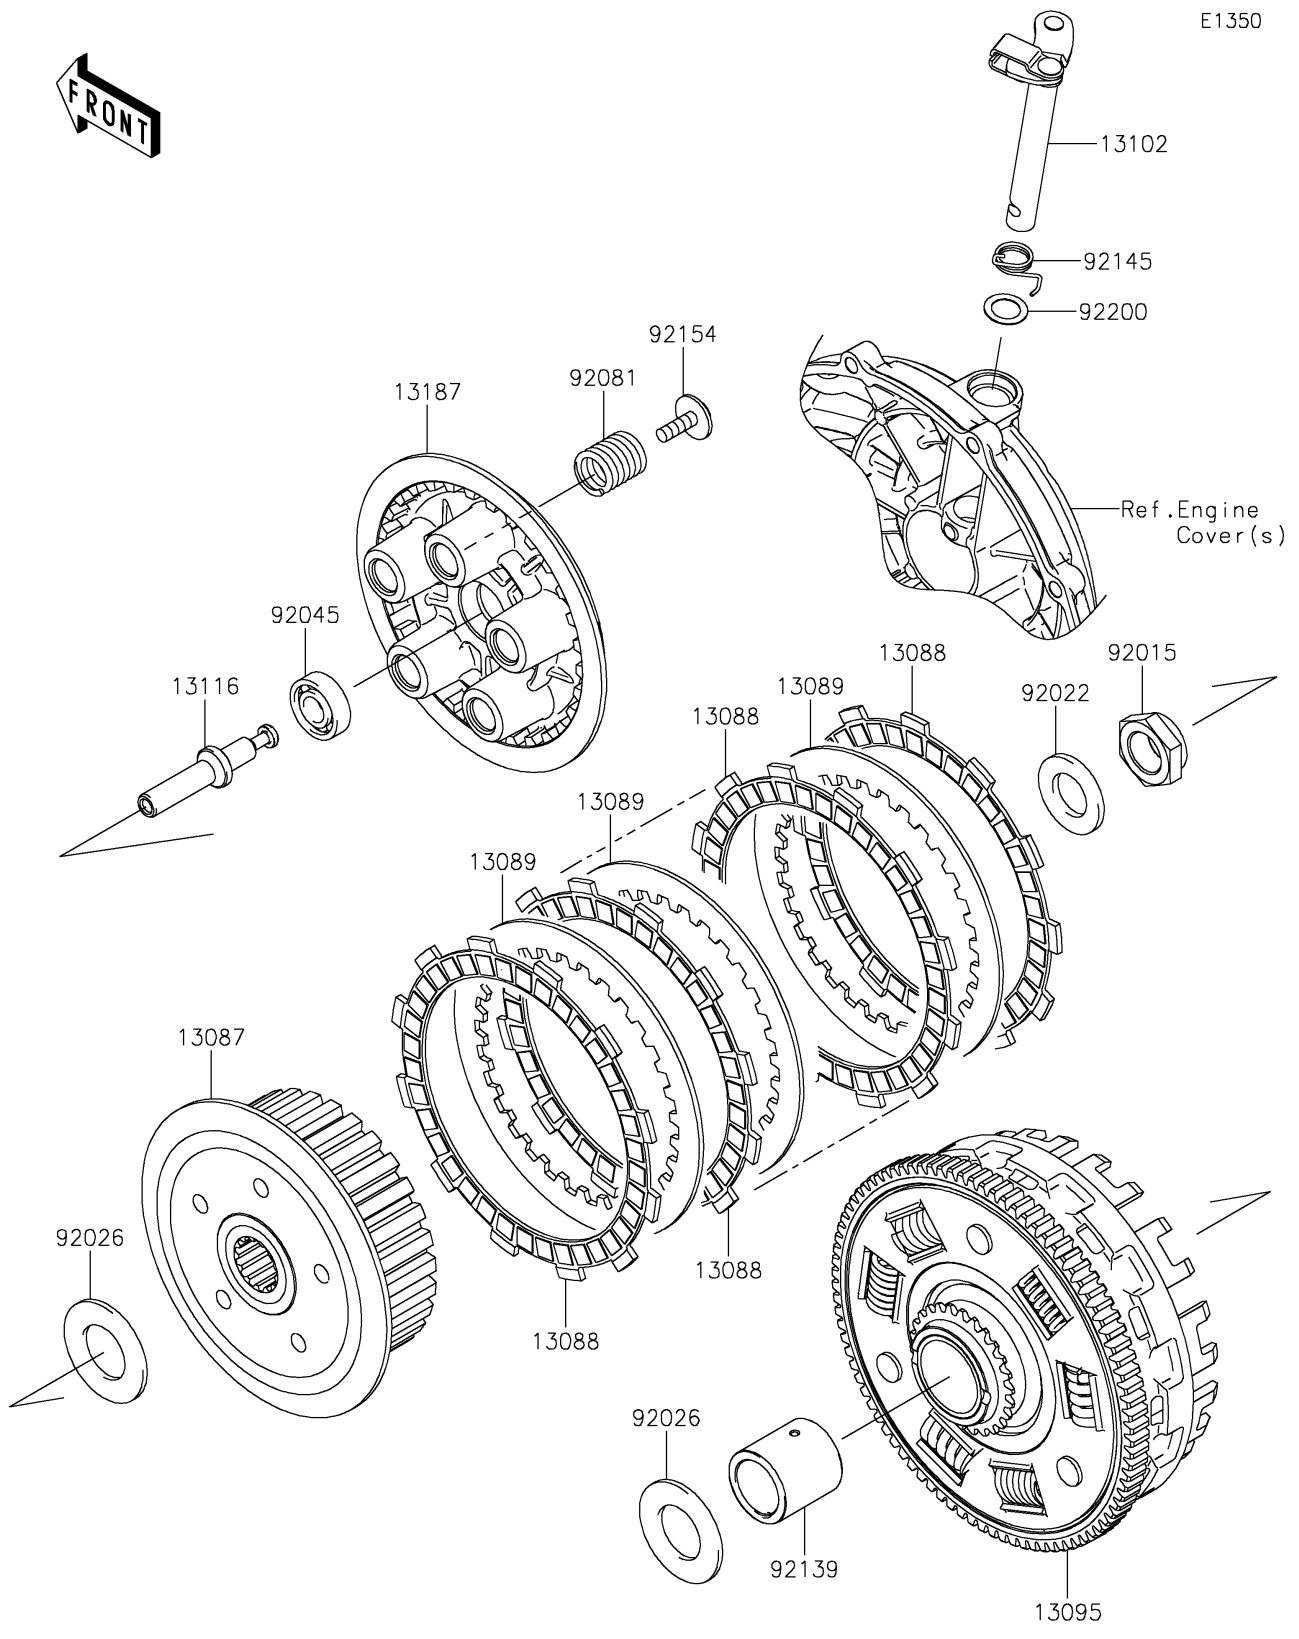

2025 Versys 650 PARTS DIAGRAM

Clutch

2025 Versys 650 PARTS LIST

Clutch

ITEM NAME	PART NUMBER	QUANTITY
HUB-CLUTCH (Ref # 13087)	13087-0046	1
PLATE-FRICTION (Ref # 13088)	13088-1105	7
PLATE-CLUTCH,T=2.3 (Ref # 13089)	13089-0016	6
HOUSING-COMP-CLUTCH (Ref # 13095)	13095-0559	1
RELEASE-COMP-CLUTCH (Ref # 13102)	13102-0037	1
ROD-PUSH (Ref # 13116)	13116-0035	1
PLATE-CLUTCH OPERATING (Ref # 13187)	13187-0017	1
NUT,20MM (Ref # 92015)	92015-1555	1
WASHER,20.3X36X3.7 (Ref # 92022)	92022-1868	1
SPACER,25.5X47X2.5 (Ref # 92026)	92026-0716	2
BEARING-BALL,6001C3ML01 (Ref # 92045)	92045-1235	1
SPRING,CLUTCH (Ref # 92081)	92081-1033	5
BUSHING (Ref # 92139)	92139-0710	1
SPRING,CLUTCH RELEASE (Ref # 92145)	92145-0897	1
BOLT,UPSET-WP,6X20 (Ref # 92154)	92154-0079	5
WASHER,12X18.5X0.5 (Ref # 92200)	92200-1487	1