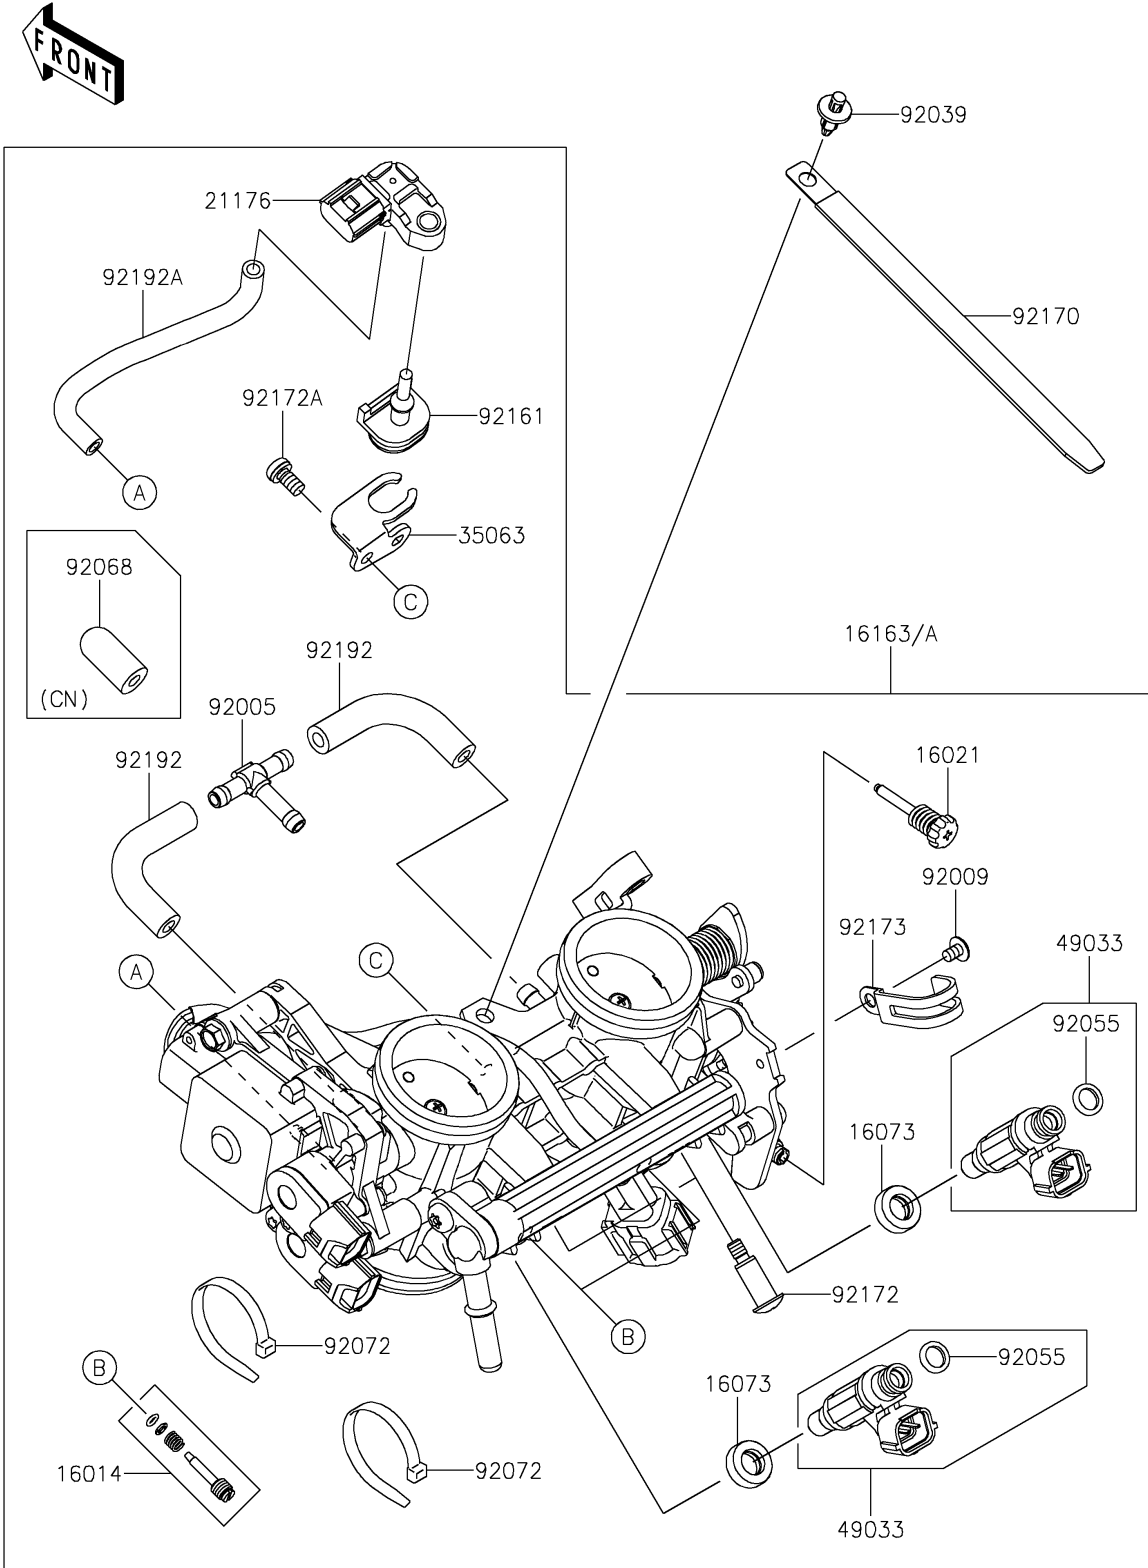

# 2025 Versys 650 PARTS DIAGRAM

Throttle

E1510

## 2025 Versys 650 PARTS LIST

### Throttle

ITEM NAME	PART NUMBER	QUANTITY
SCREW-PILOT AIR (Ref # 16014)	16014-0002	2
SCREW-THROTTLE STOP (Ref # 16021)	16021-0033	1
INSULATOR (Ref # 16073)	16073-0129	2
THROTTLE-ASSY (Ref # 16163)	16163-1262	1
THROTTLE-ASSY (Ref # 16163A)	16163-1274	1
SENSOR,PRESSURE (Ref # 21176)	21176-0906	1
STAY (Ref # 35063)	35063-1528	1
NOZZLE-INJECTION (Ref # 49033)	49033-0568	2
FITTING,3WAY (Ref # 92005)	92005-0730	1
SCREW,CLAMP (Ref # 92009)	92009-1860	1
RIVET (Ref # 92039)	92039-0707	1
RING-O,INJECTION NOZZLE (Ref # 92055)	92055-1622	2
PLUG,12X25 (Ref # 92068)	92068-006	2
BAND,SUB-HARNESS (Ref # 92072)	92072-0012	2
DAMPER (Ref # 92161)	92161-0673	1
CLAMP,L=150 (Ref # 92170)	92170-1114	1
SCREW,PIPE INJECTION (Ref # 92172)	92172-0064	2
SCREW (Ref # 92172A)	92172-0393	1
CLAMP (Ref # 92173)	92173-0288	1
TUBE (Ref # 92192)	92192-1045	2
TUBE (Ref # 92192A)	92192-2368	1