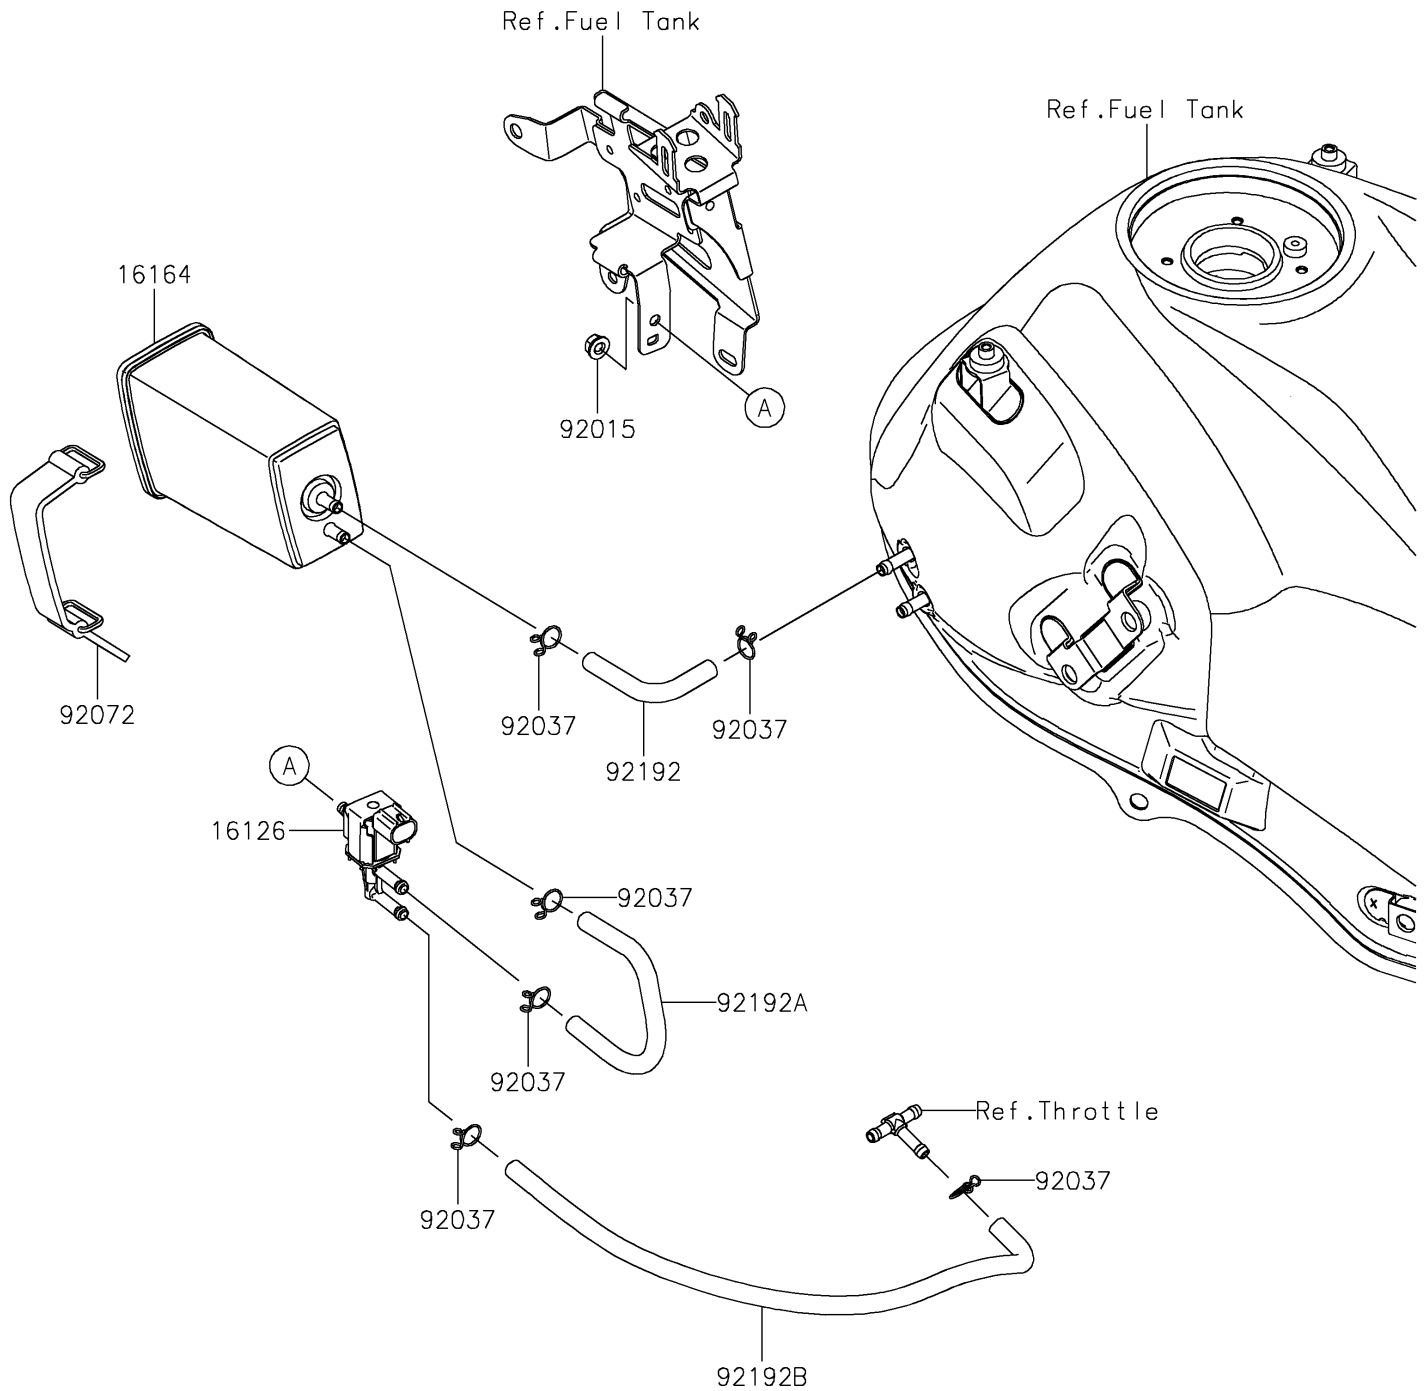

2025 Versys 650 PARTS DIAGRAM

Fuel Evaporative System(CA)

E1650

2025 Versys 650 PARTS LIST

Fuel Evaporative System(CA)

ITEM NAME	PART NUMBER	QUANTITY
VALVE,SOLENOID (Ref # 16126)	16126-0705	1
CANISTER (Ref # 16164)	16164-0012	1
NUT,FLANGED,6MM (Ref # 92015)	92015-1367	1
CLAMP,TUBE (Ref # 92037)	92037-147	6
BAND,L=90 (Ref # 92072)	92072-0135	1
TUBE,TANK-CANISTER (Ref # 92192)	92192-1382	1
TUBE,CANISTER-VALVE (Ref # 92192A)	92192-1383	1
TUBE,VALVE-THROTTLE (Ref # 92192B)	92192-1384	1